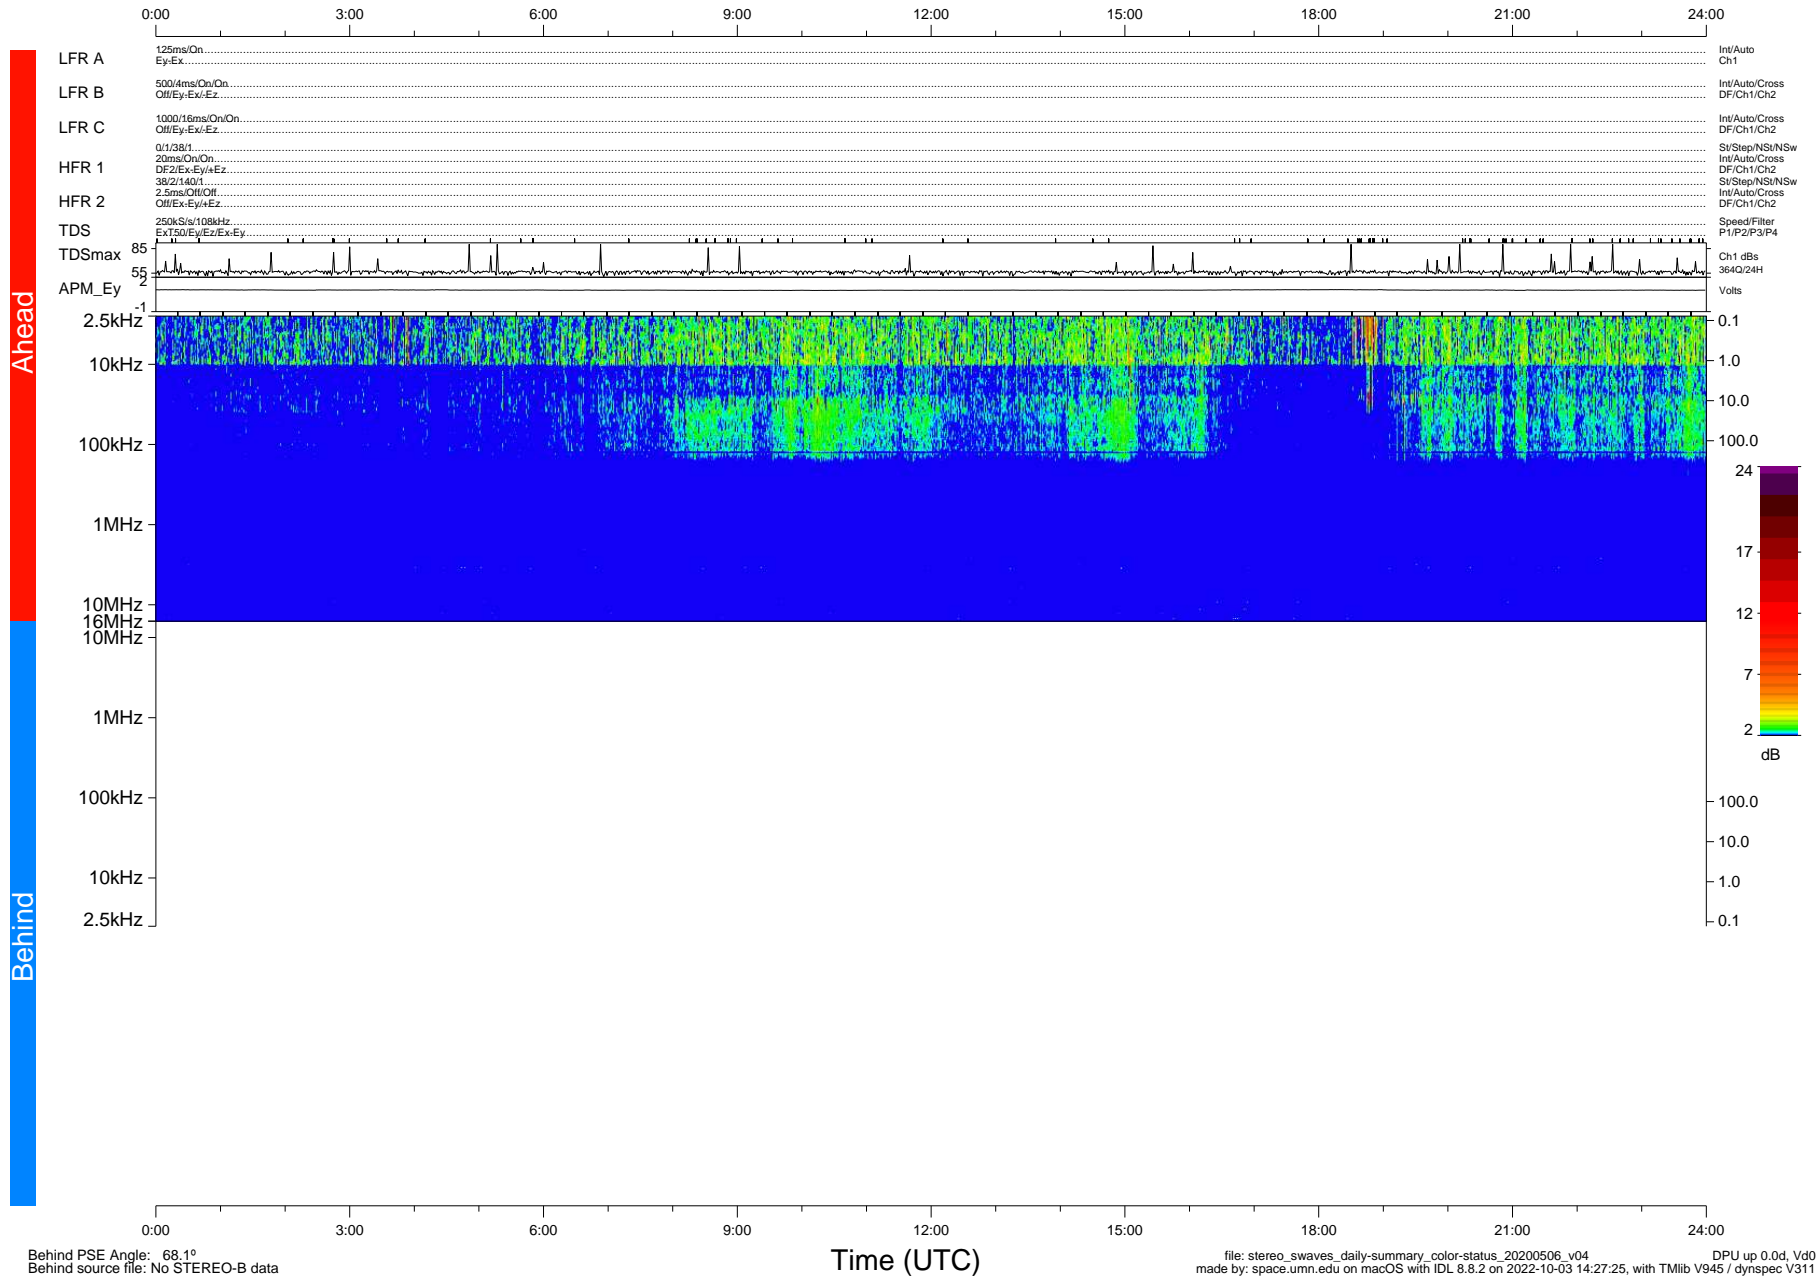

STEREO/WAVES Daily Summary - 06-May-2020 (DOY 127)

Ahead source file: swaves_ahead_2020_127_1_05.fin (Recovery: 100.0% HK, 108% Pkts)
 Ahead PSE Angle: -73.8°

DPU up 1764.9d, V412d32

Behind PSE Angle: 68.1°
 Behind source file: No STEREO-B data

file: stereo_swaves_daily-summary_color-status_20200506_v04
 made by: space.umn.edu on macOS with IDL 8.8.2 on 2022-10-03 14:27:25, with Tlib V945 / dynspec V311
 DPU up 0.0d, Vd0