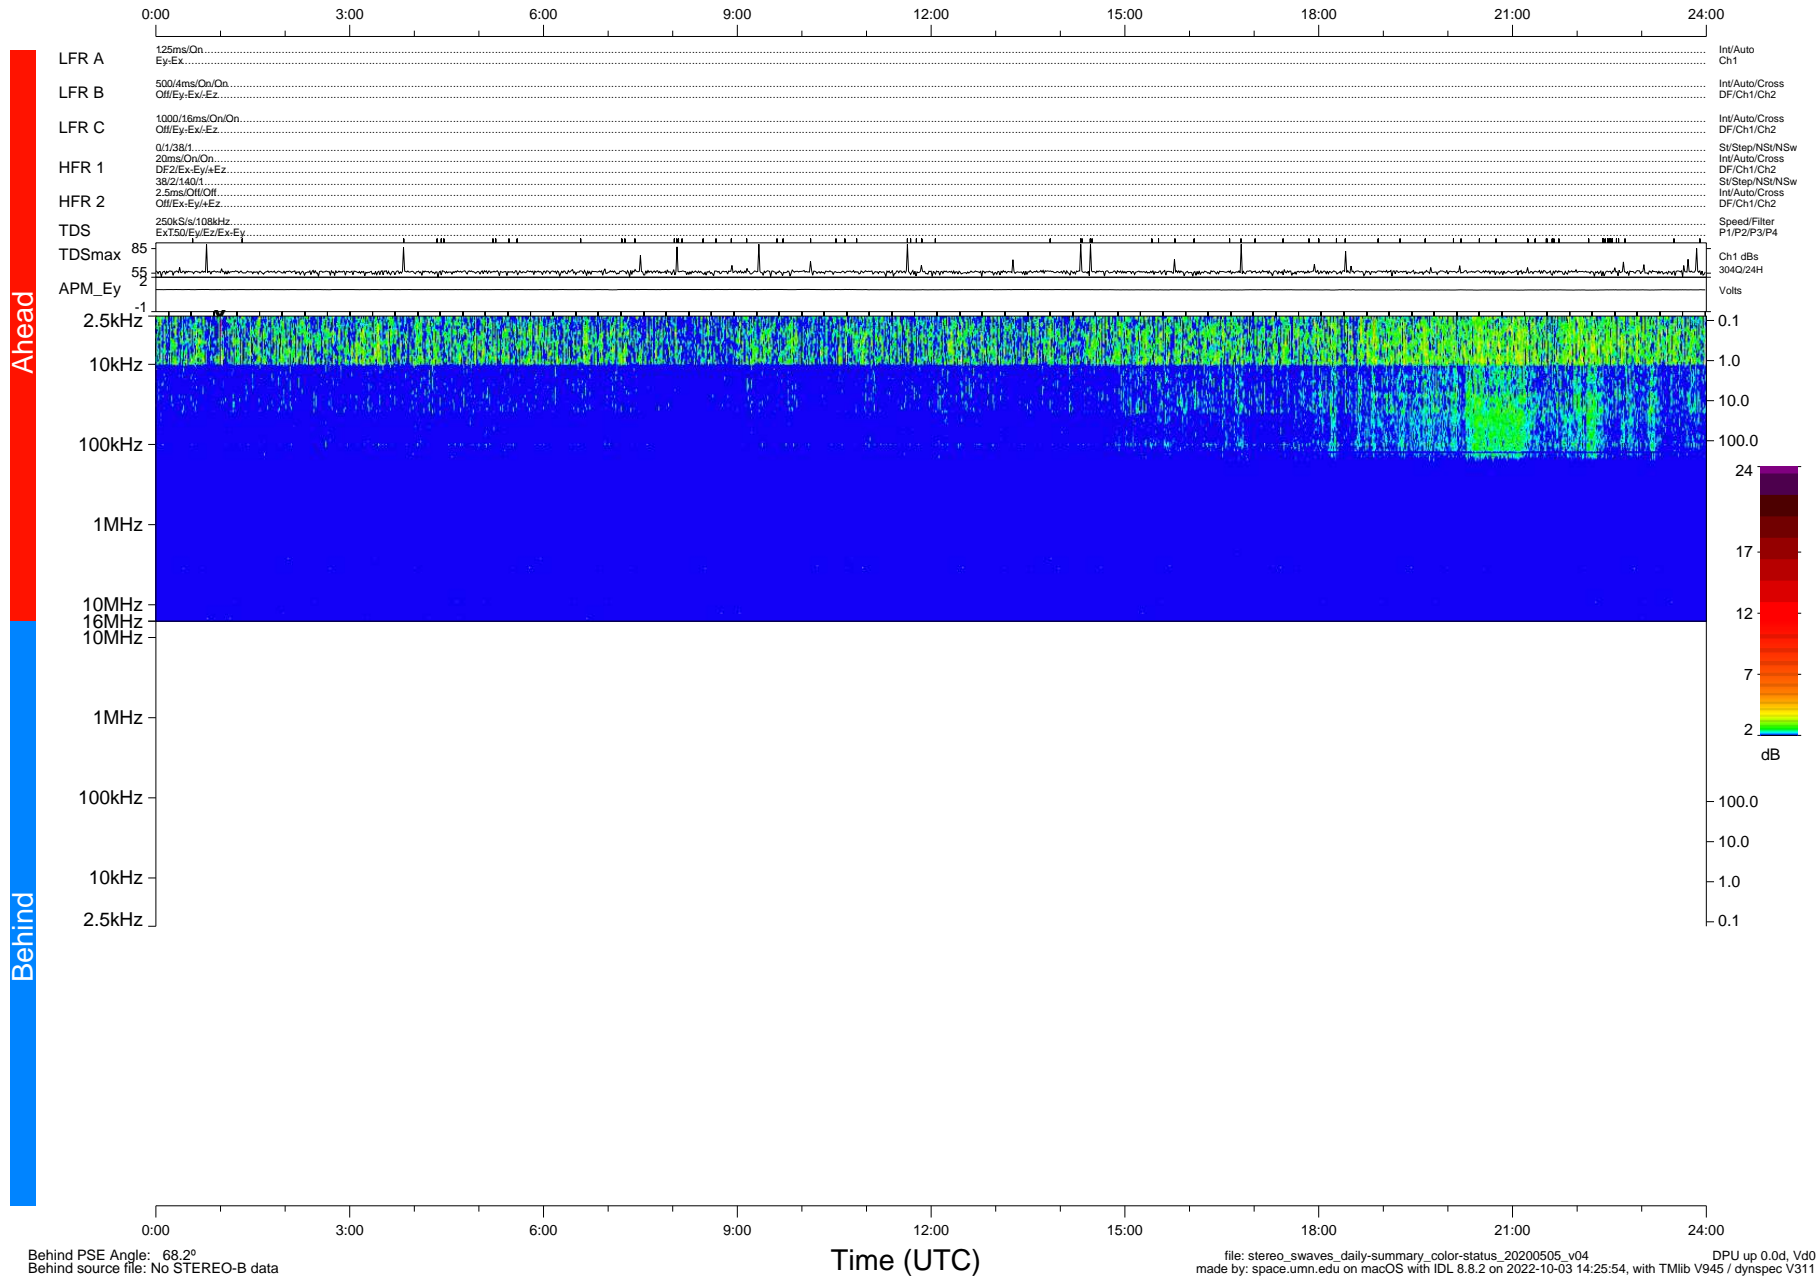

STEREO/WAVES Daily Summary - 05-May-2020 (DOY 126)

Ahead source file: swaves_ahead_2020_126_1_05.fin (Recovery: 100.0% HK, 99% Pkts)
 Ahead PSE Angle: -73.9°

DPU up 1763.9d, V412d32

Behind PSE Angle: 68.2°
 Behind source file: No STEREO-B data

file: stereo_swaves_daily-summary_color-status_20200505_v04
 made by: space.umn.edu on macOS with IDL 8.8.2 on 2022-10-03 14:25:54, with Tlib V945 / dynspec V311
 DPU up 0.0d, Vd0