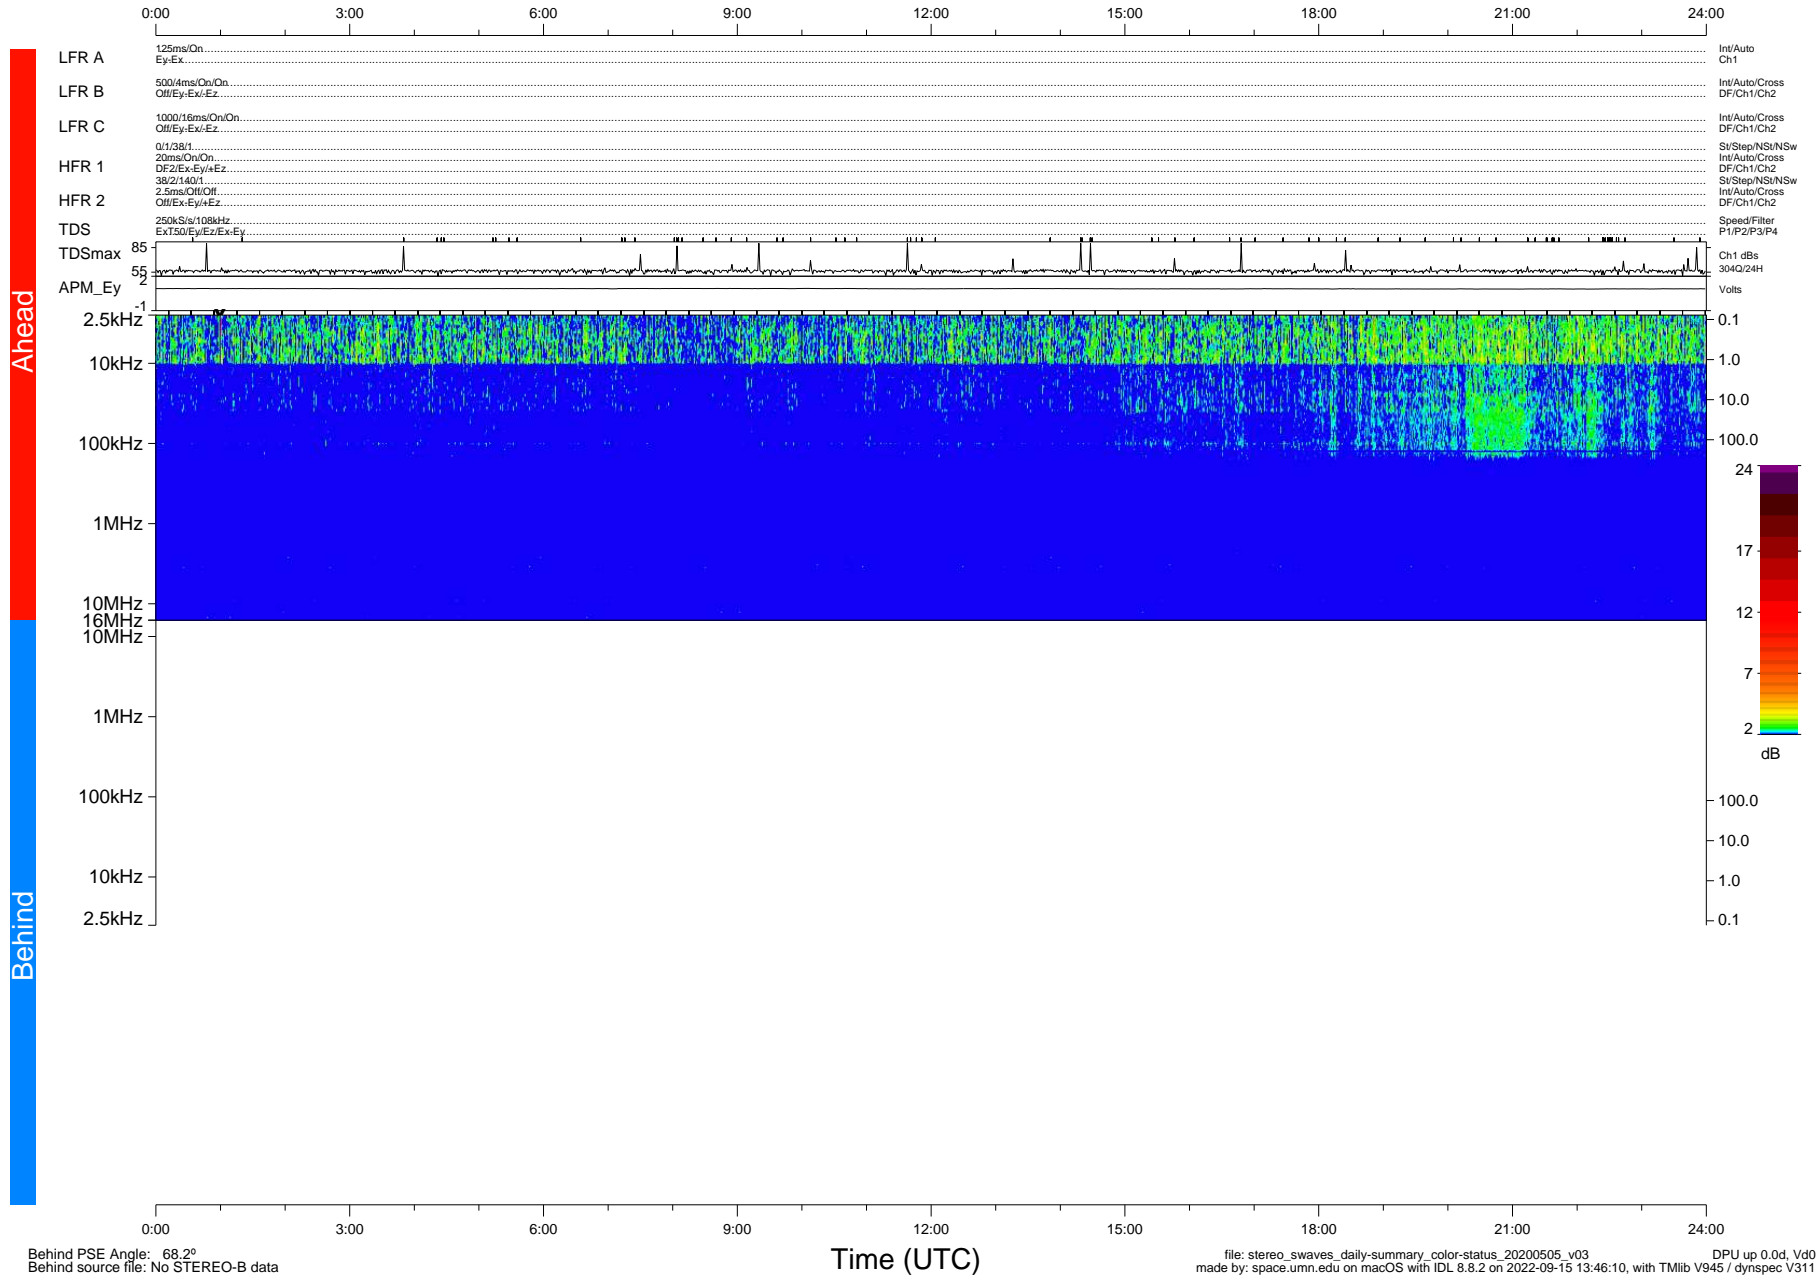

STEREO/WAVES Daily Summary - 05-May-2020 (DOY 126)

Ahead source file: swaves_ahead_2020_126_1_05.fin (Recovery: 100.0% HK, 99% Pkts)
 Ahead PSE Angle: -73.9°

DPU up 1763.9d, V412d32

Behind PSE Angle: 68.2°
 Behind source file: No STEREO-B data

file: stereo_swaves_daily-summary_color-status_20200505_v03 DPU up 0.0d, Vd0
 made by: space.umn.edu on macOS with IDL 8.8.2 on 2022-09-15 13:46:10, with Tlib V945 / dynspec V311