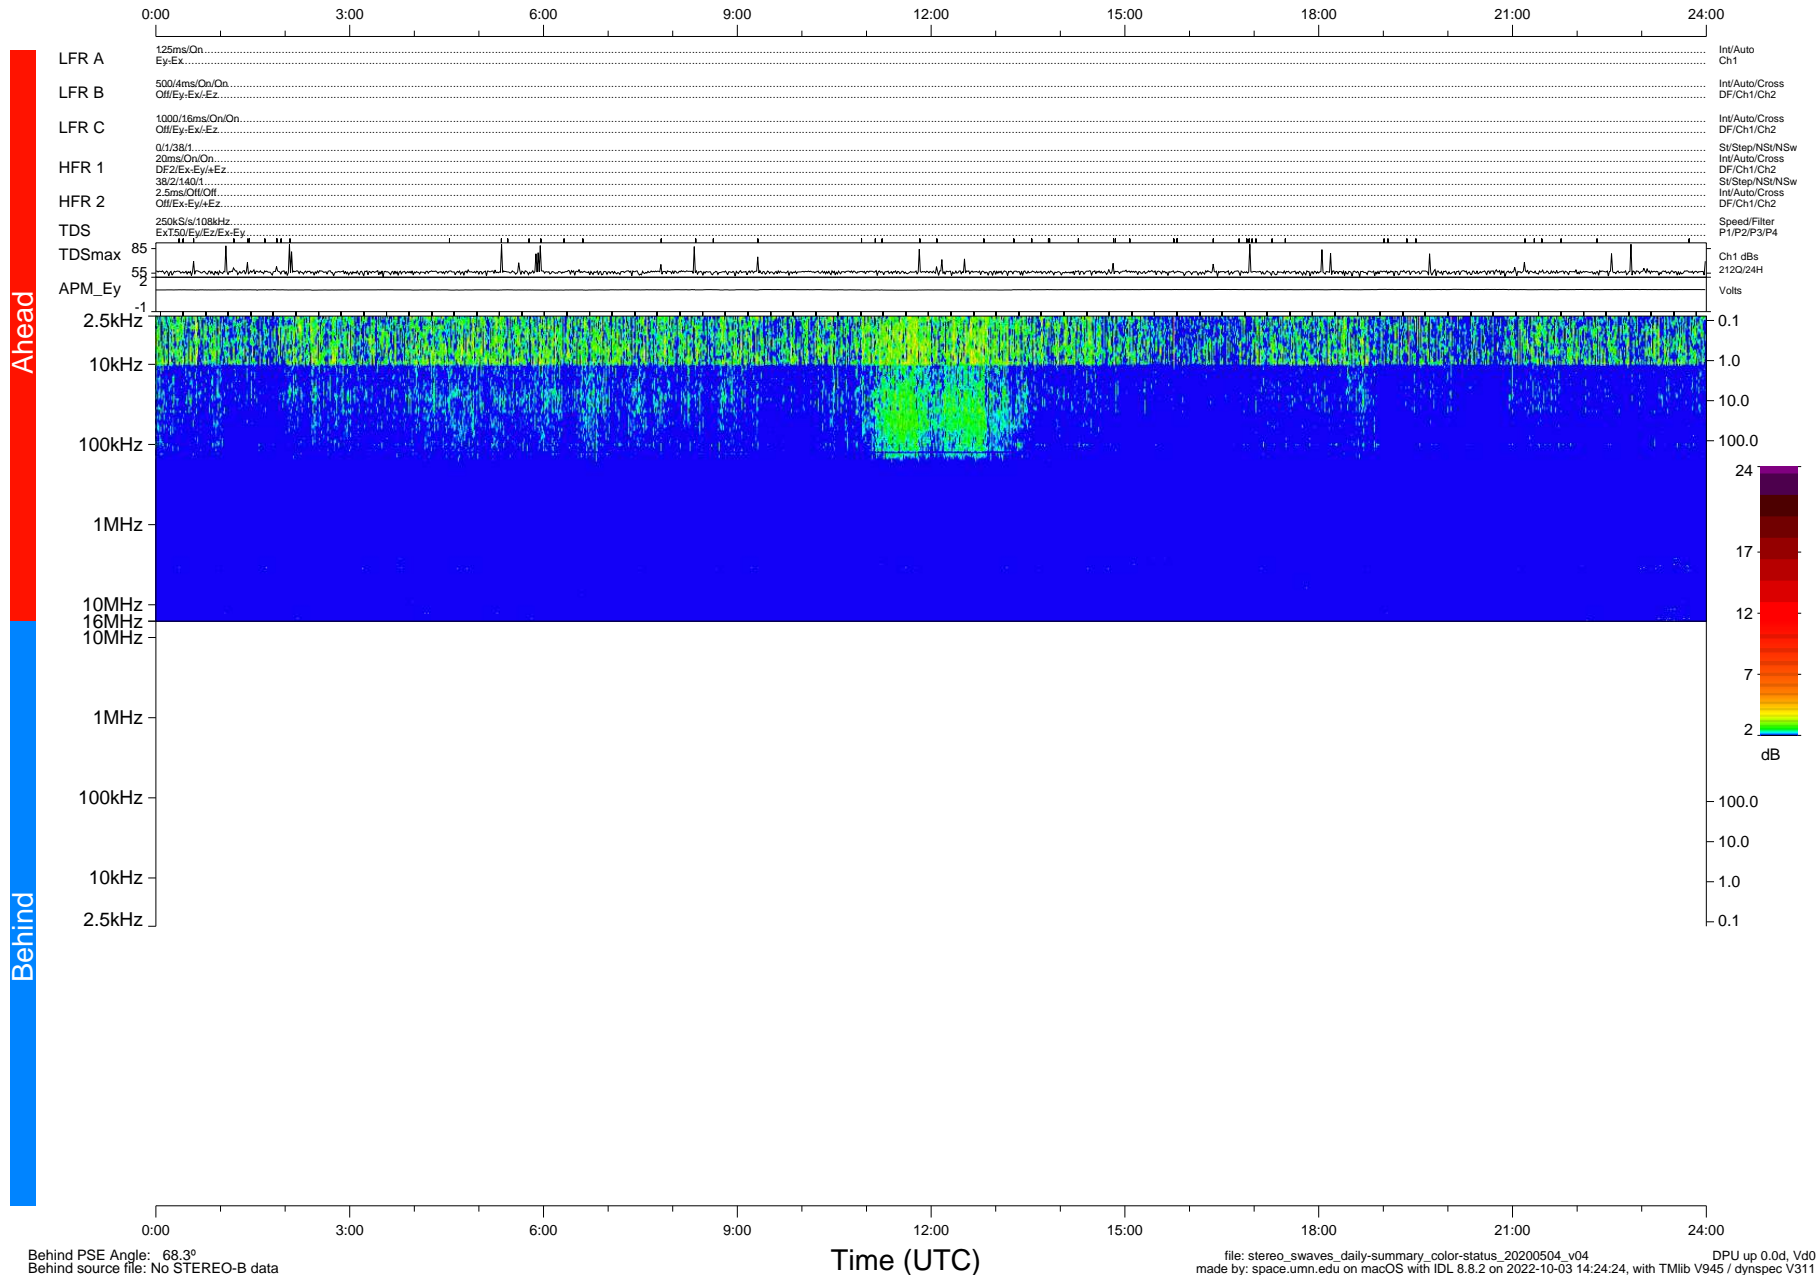

# STEREO/WAVES Daily Summary - 04-May-2020 (DOY 125)

Ahead source file: swaves\_ahead\_2020\_125\_1\_05.fin (Recovery: 100.0% HK, 86% Pkts)  
 Ahead PSE Angle: -74.0°

DPU up 1762.9d, V412d32

Behind PSE Angle: 68.3°  
 Behind source file: No STEREO-B data

file: stereo\_swaves\_daily-summary\_color-status\_20200504\_v04  
 made by: space.umn.edu on macOS with IDL 8.8.2 on 2022-10-03 14:24:24, with Tlib V945 / dynspec V311

DPU up 0.0d, Vd0