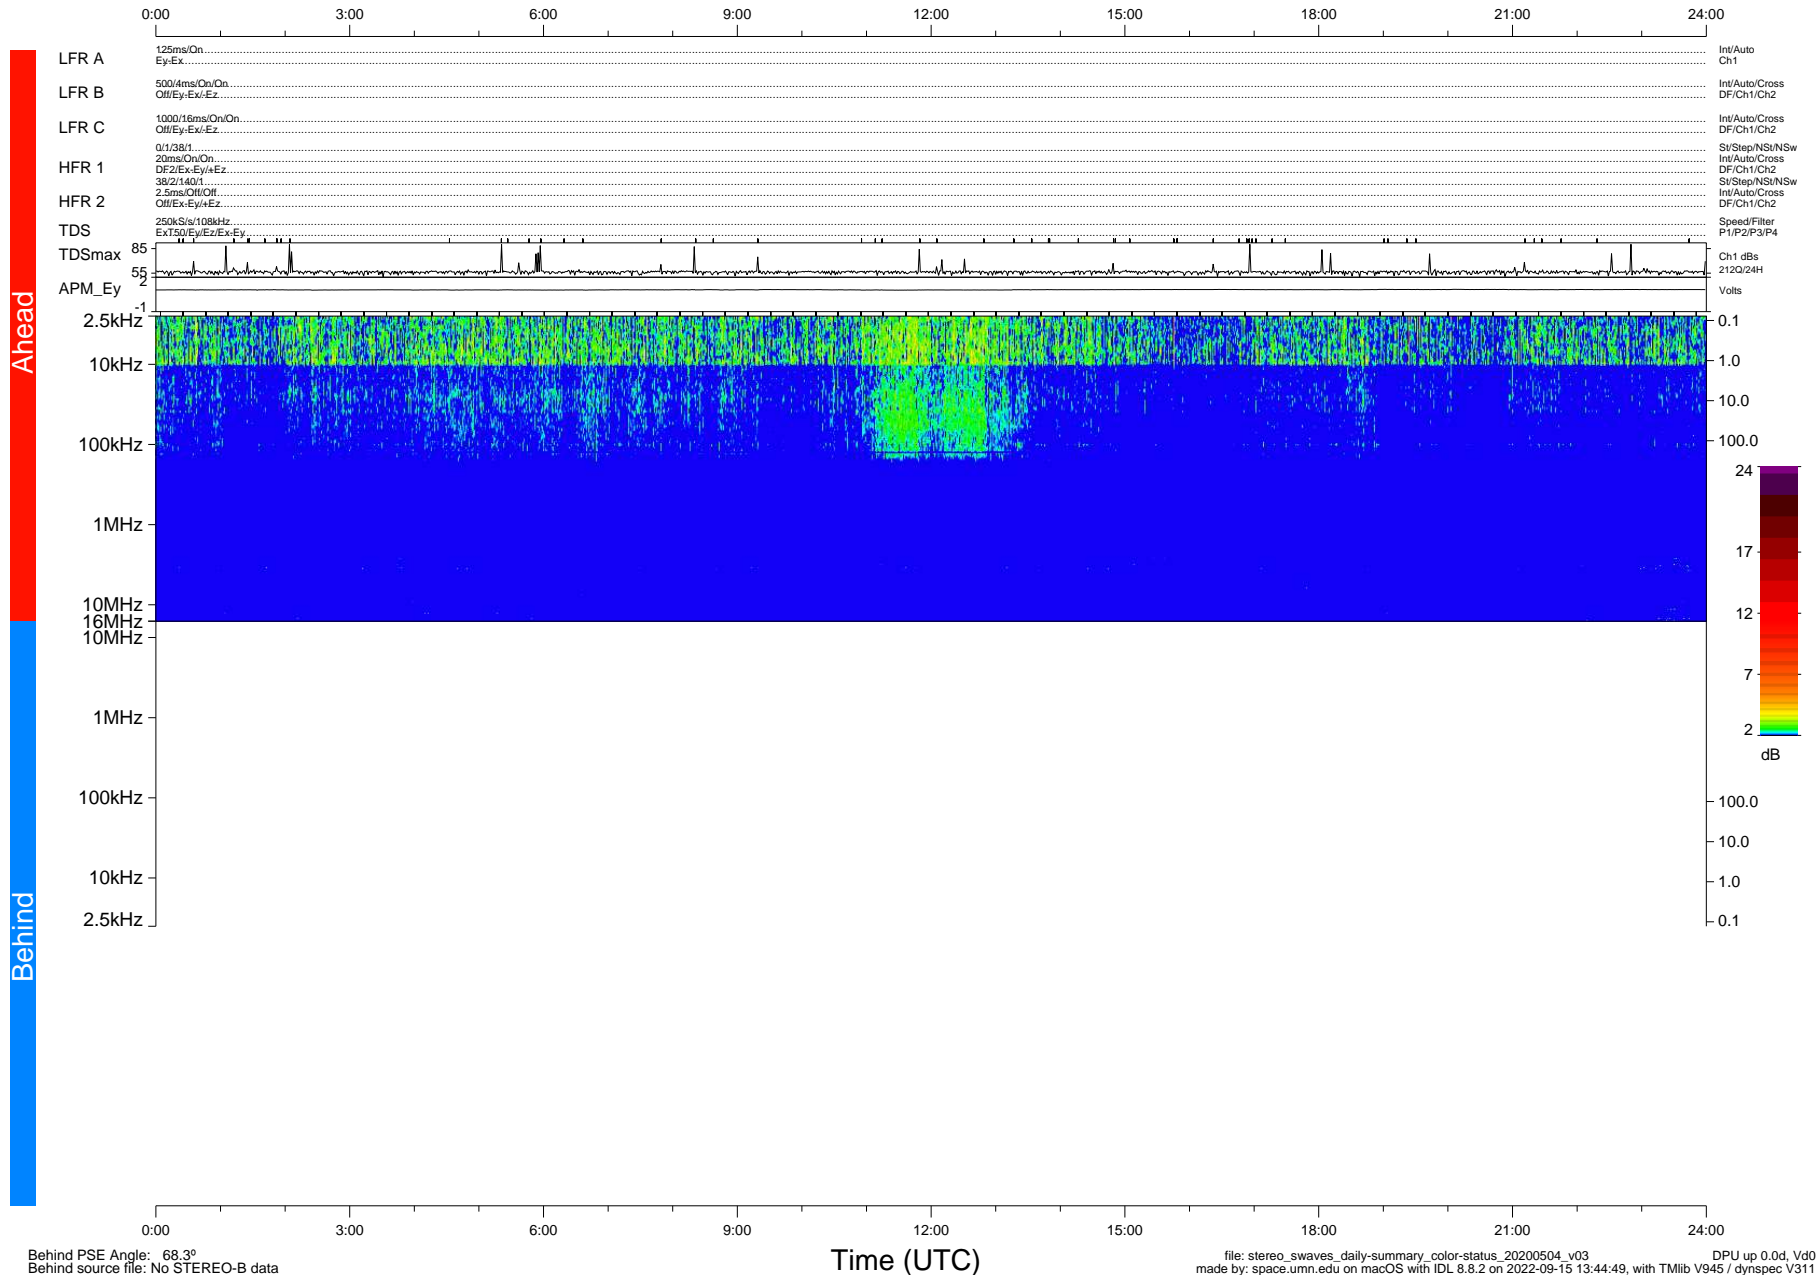

STEREO/WAVES Daily Summary - 04-May-2020 (DOY 125)

Ahead source file: swaves_ahead_2020_125_1_05.fin (Recovery: 100.0% HK, 86% Pkts)
 Ahead PSE Angle: -74.0°

DPU up 1762.9d, V412d32

Behind PSE Angle: 68.3°
 Behind source file: No STEREO-B data

Time (UTC)

file: stereo_swaves_daily-summary_color-status_20200504_v03 DPU up 0.0d, Vd0
 made by: space.umn.edu on macOS with IDL 8.8.2 on 2022-09-15 13:44:49, with Tlib V945 / dynspec V311