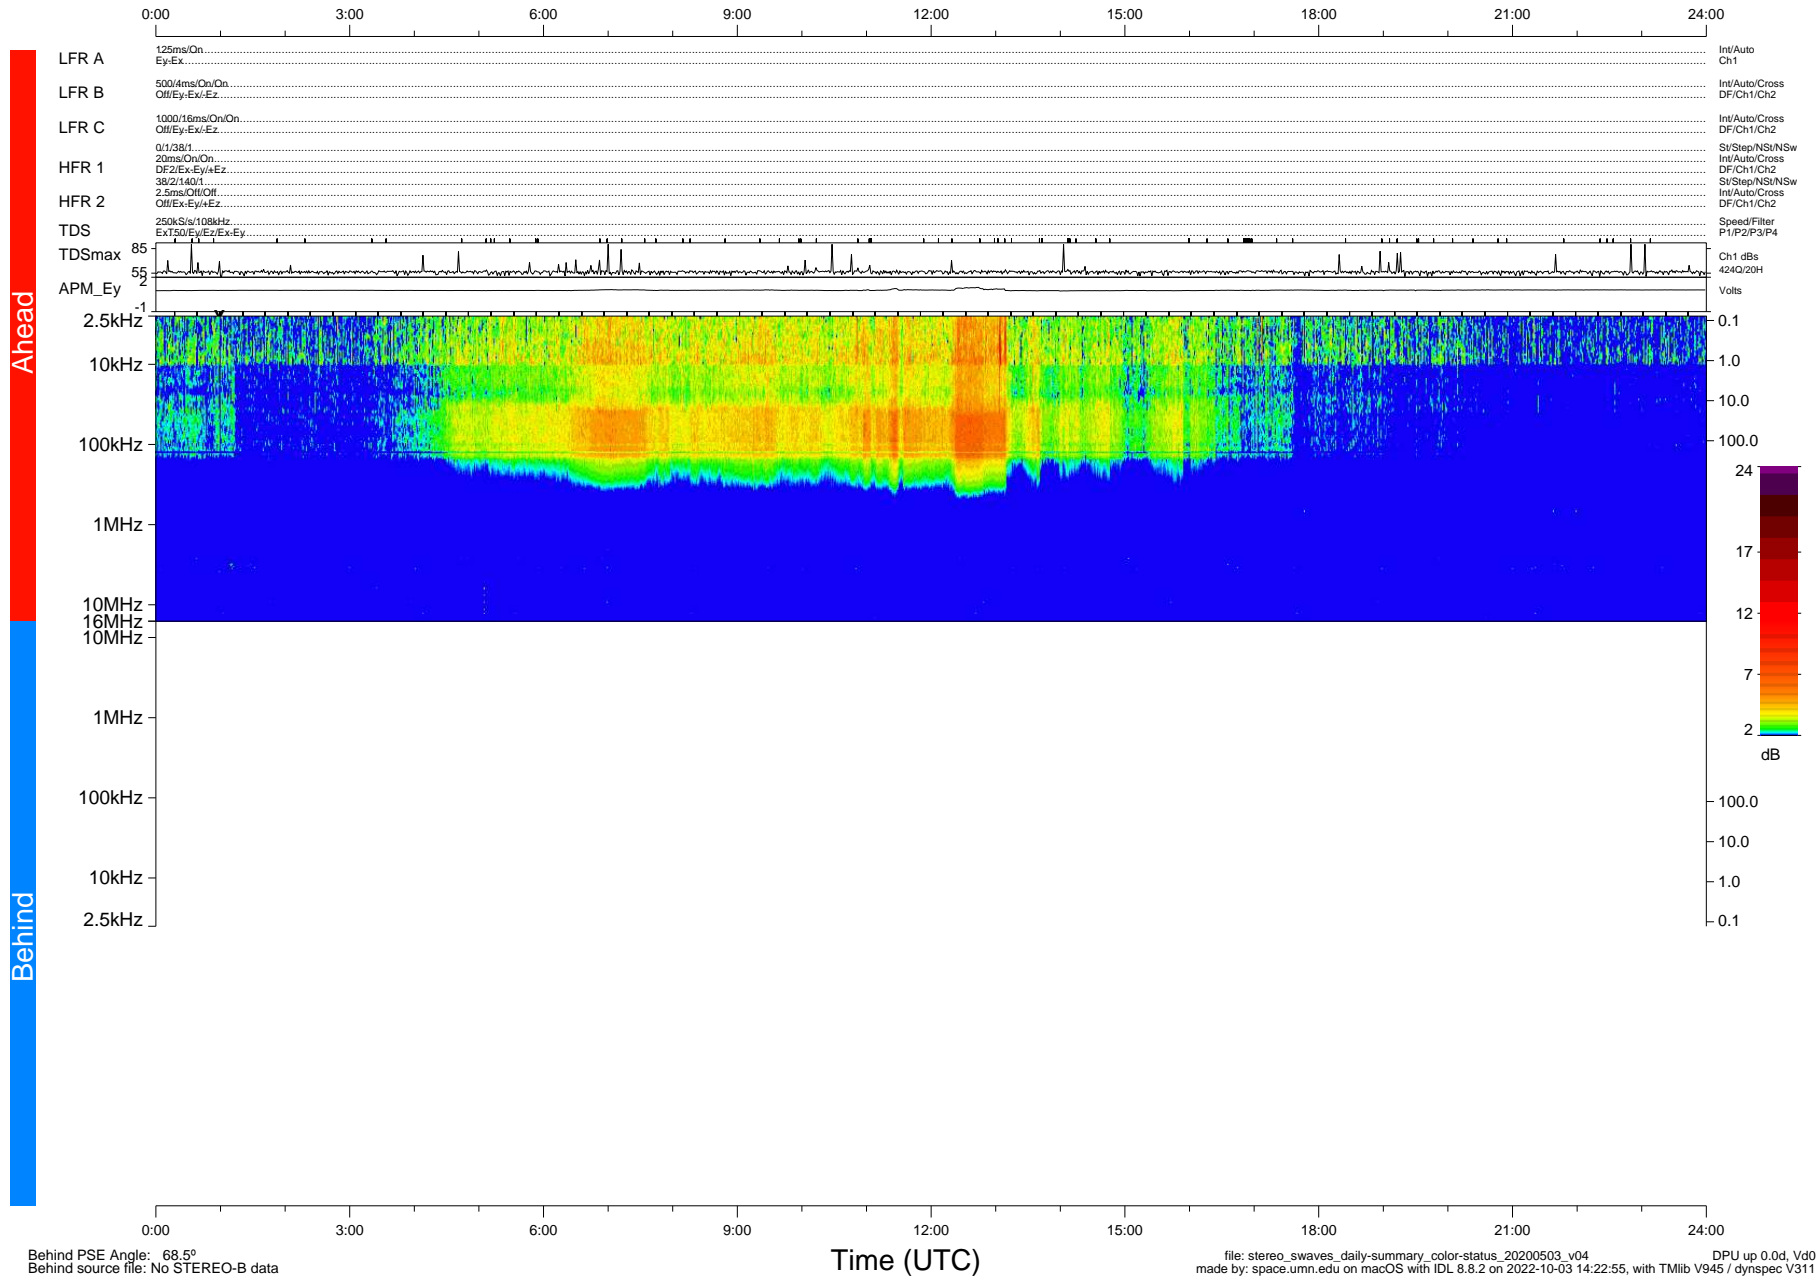

# STEREO/WAVES Daily Summary - 03-May-2020 (DOY 124)

Ahead source file: swaves\_ahead\_2020\_124\_1\_05.fin (Recovery: 100.0% HK, 116% Pkts)  
 Ahead PSE Angle: -74.0°

DPU up 1761.9d, V412d32

Behind PSE Angle: 68.5°  
 Behind source file: No STEREO-B data

Time (UTC)

file: stereo\_swaves\_daily-summary\_color-status\_20200503\_v04 DPU up 0.0d, Vd0  
 made by: space.umn.edu on macOS with IDL 8.8.2 on 2022-10-03 14:22:55, with Tlib V945 / dynspec V311