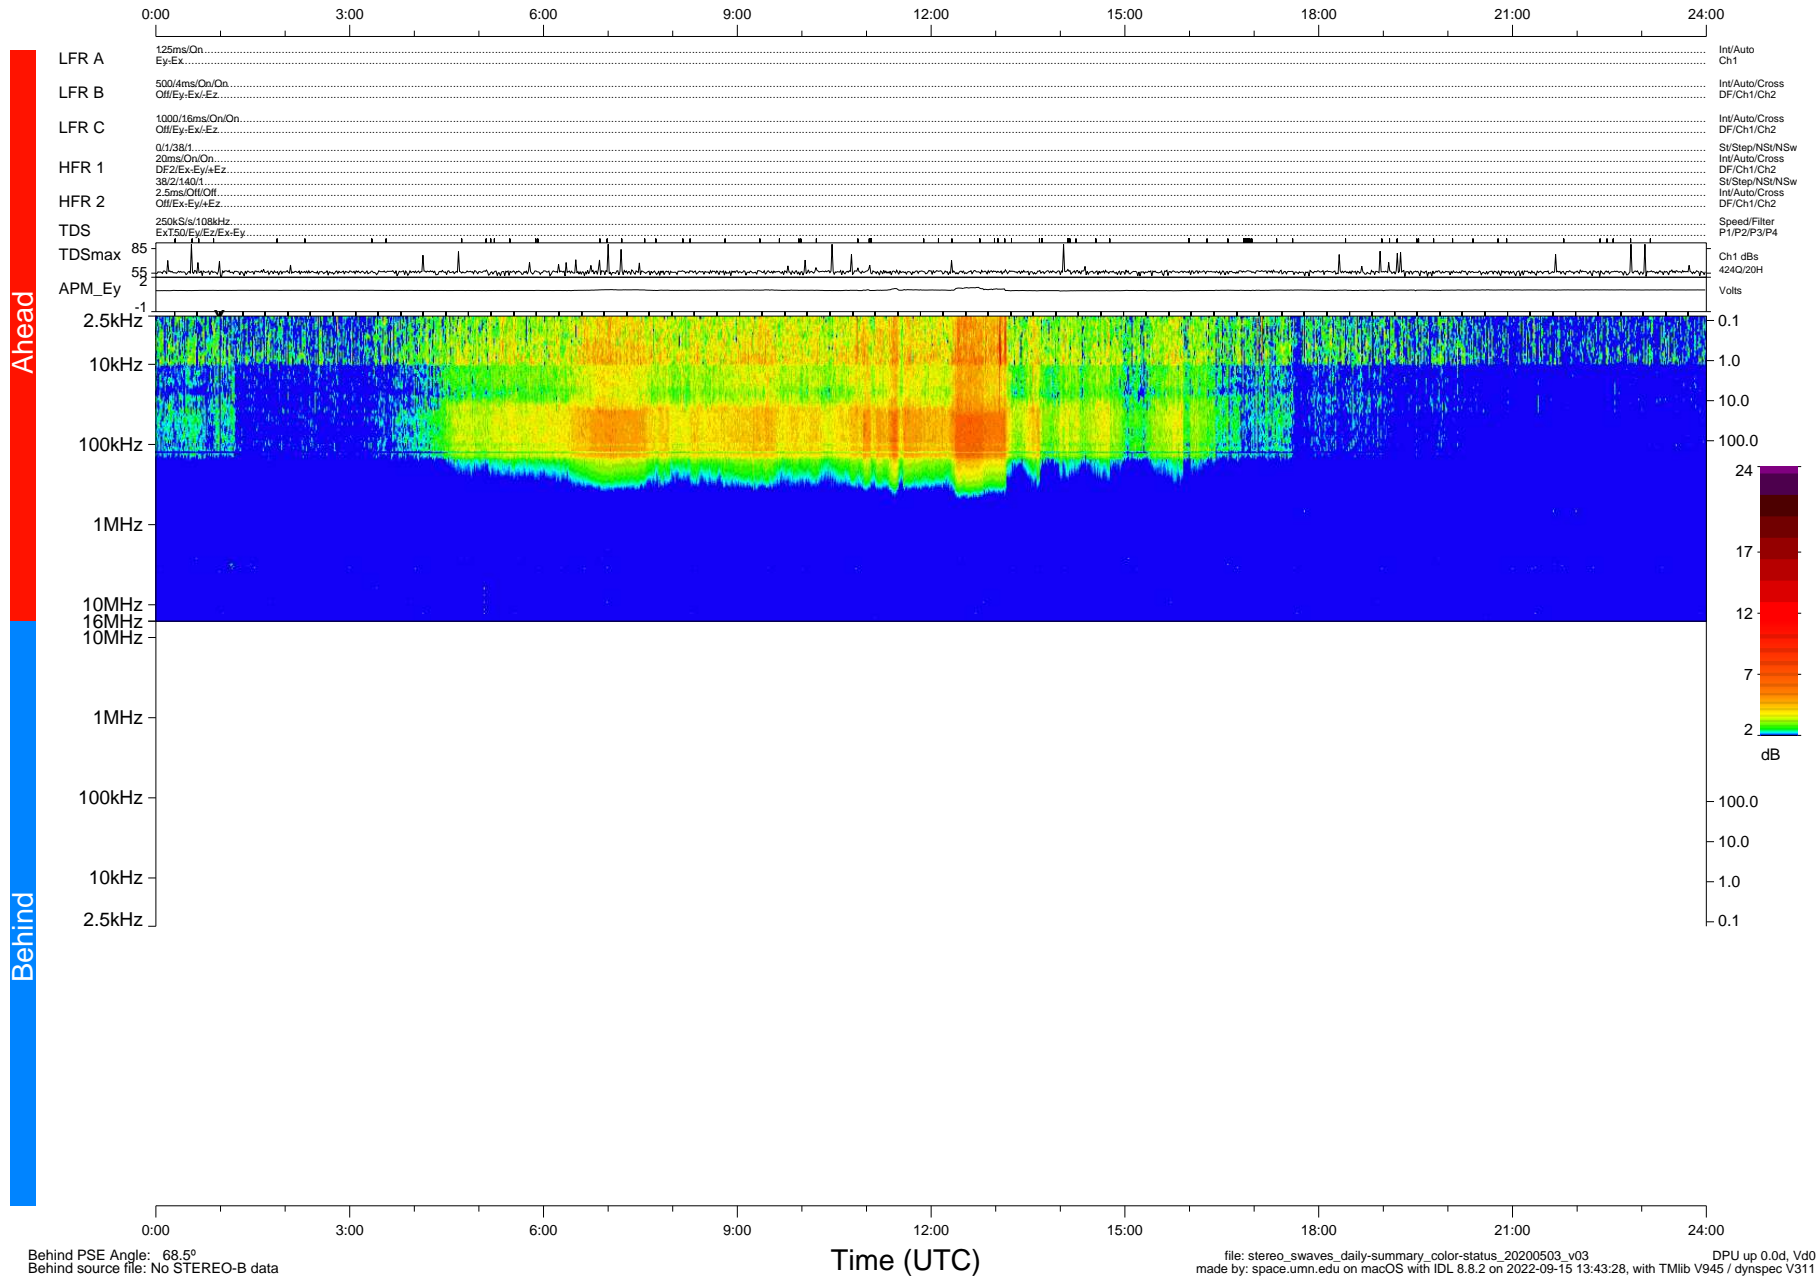

STEREO/WAVES Daily Summary - 03-May-2020 (DOY 124)

Ahead source file: swaves_ahead_2020_124_1_05.fin (Recovery: 100.0% HK, 116% Pkts)
 Ahead PSE Angle: -74.0°

DPU up 1761.9d, V412d32

Behind PSE Angle: 68.5°
 Behind source file: No STEREO-B data

file: stereo_swaves_daily-summary_color-status_20200503_v03
 made by: space.umn.edu on macOS with IDL 8.8.2 on 2022-09-15 13:43:28, with Tlib V945 / dynspec V311
 DPU up 0.0d, Vd0