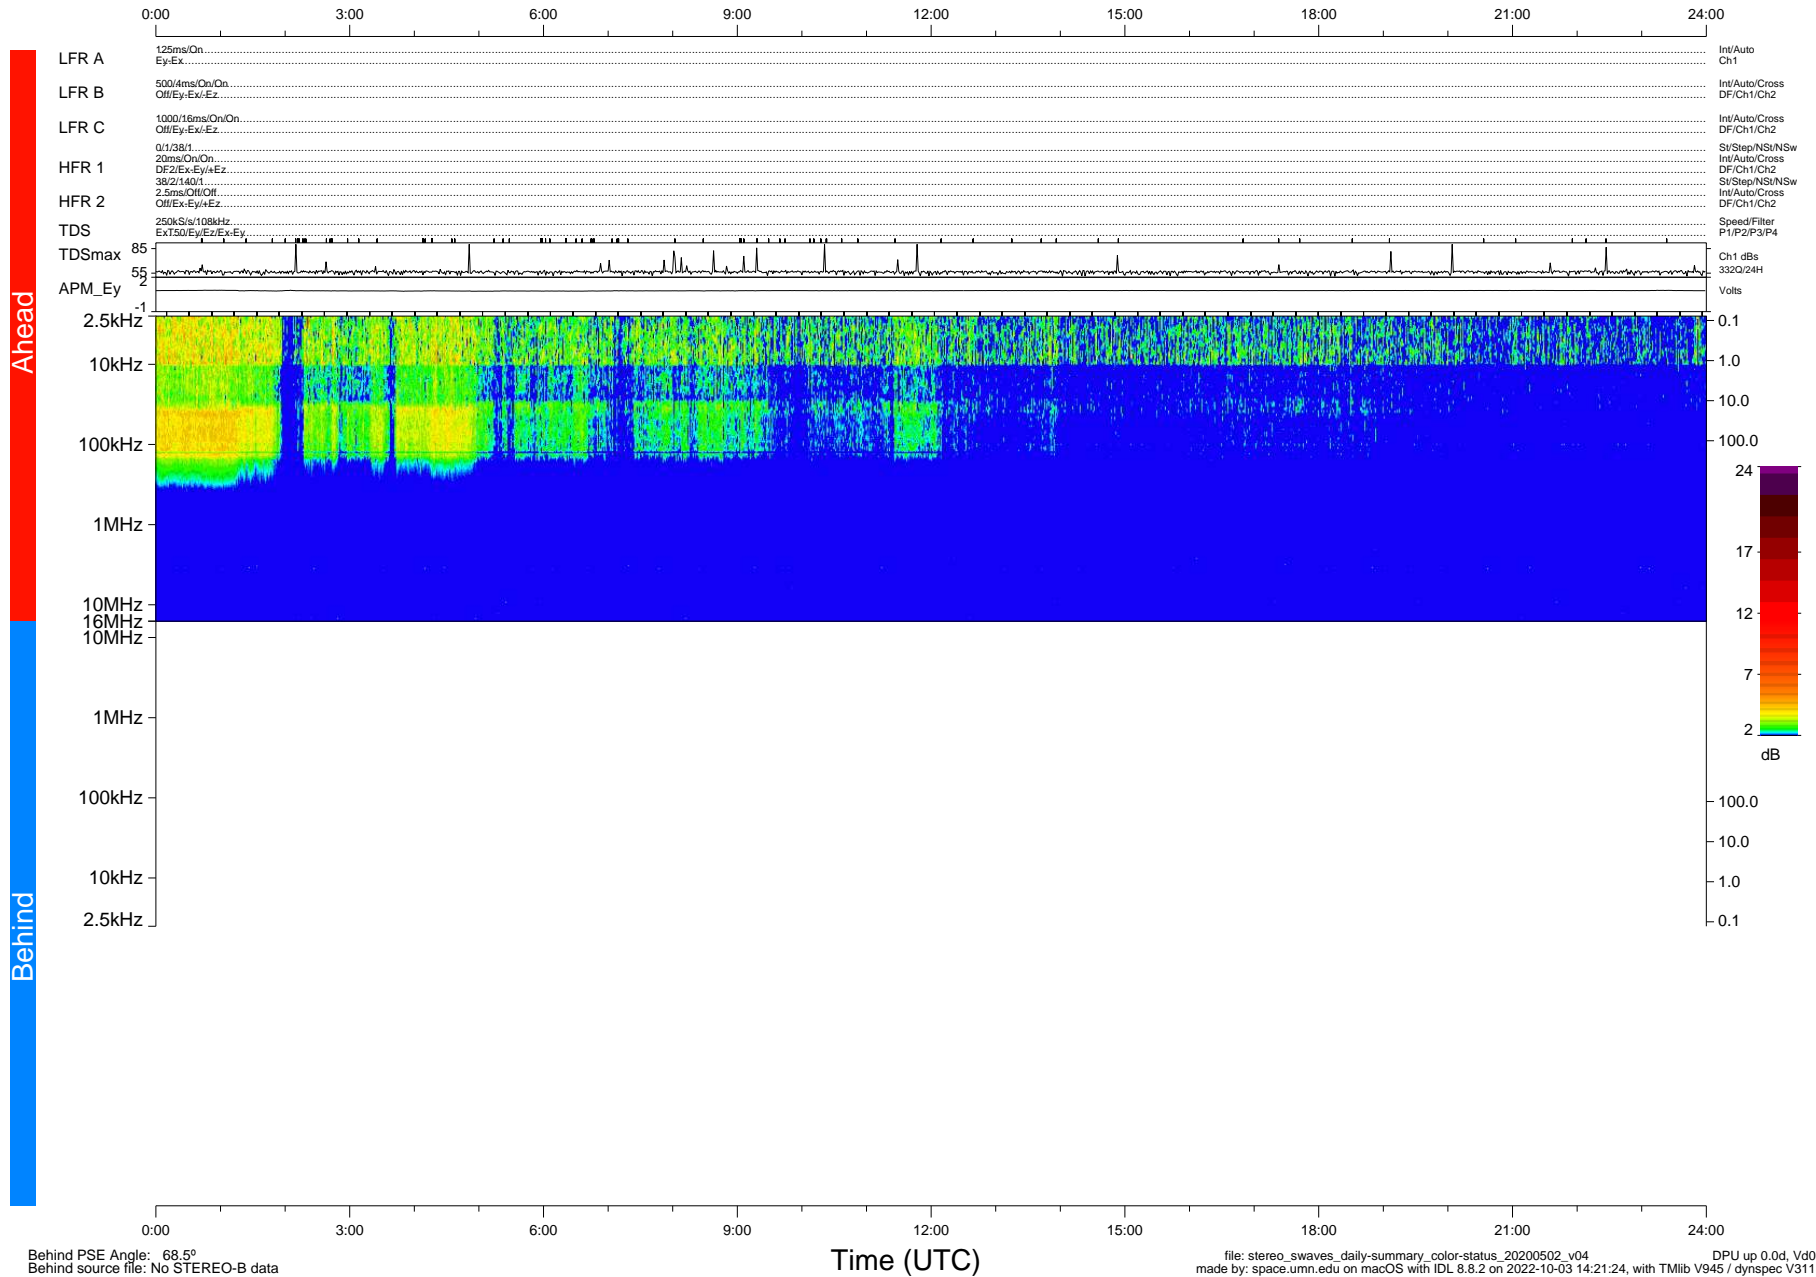

STEREO/WAVES Daily Summary - 02-May-2020 (DOY 123)

Ahead source file: swaves_ahead_2020_123_1_05.fin (Recovery: 100.0% HK, 104% Pkts)
 Ahead PSE Angle: -74.1°

DPU up 1760.9d, V412d32

Behind PSE Angle: 68.5°
 Behind source file: No STEREO-B data

file: stereo_swaves_daily-summary_color-status_20200502_v04
 made by: space.umn.edu on macOS with IDL 8.8.2 on 2022-10-03 14:21:24, with Tlib V945 / dynspec V311
 DPU up 0.0d, Vd0