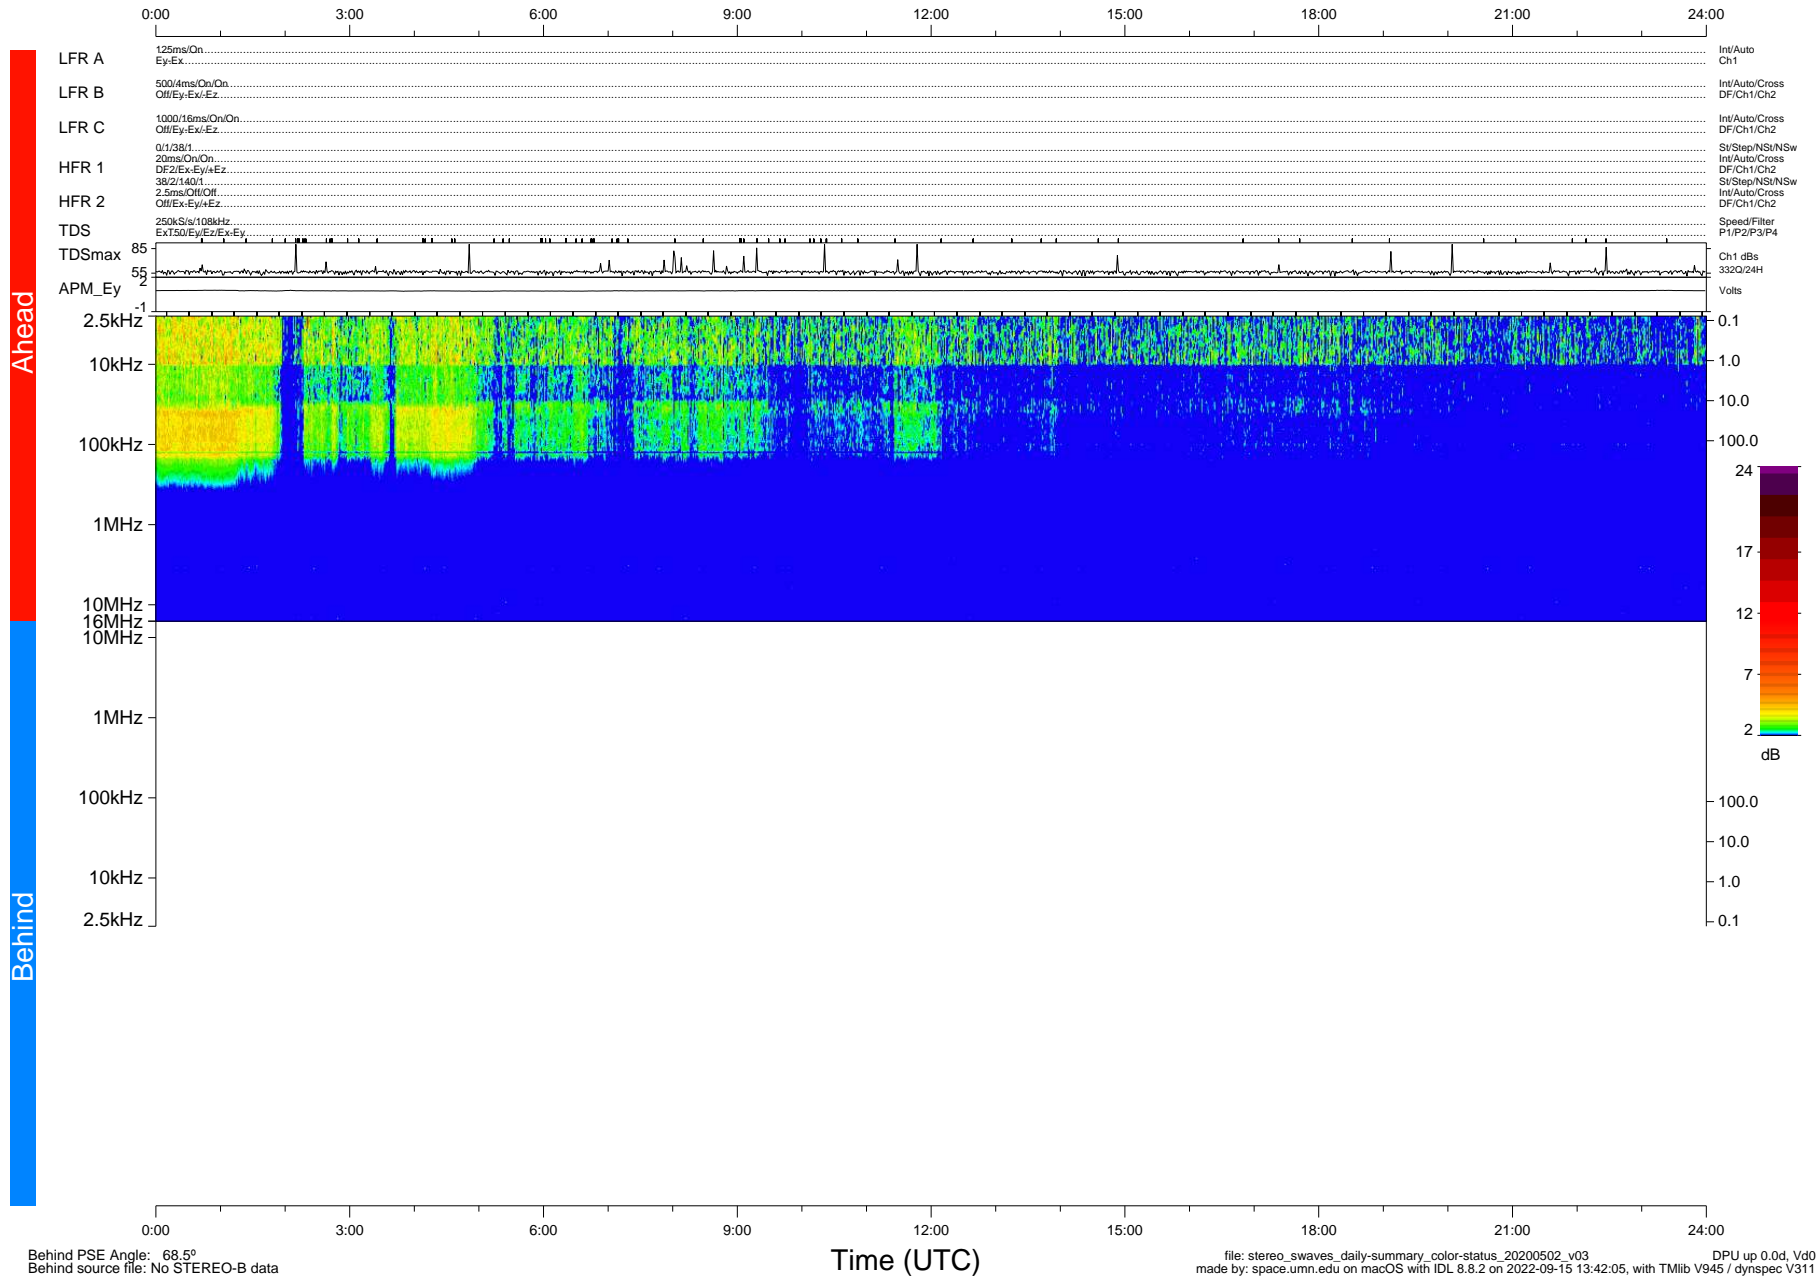

STEREO/WAVES Daily Summary - 02-May-2020 (DOY 123)

Ahead source file: swaves_ahead_2020_123_1_05.fin (Recovery: 100.0% HK, 104% Pkts)
 Ahead PSE Angle: -74.1°

DPU up 1760.9d, V412d32

Behind PSE Angle: 68.5°
 Behind source file: No STEREO-B data

Time (UTC)

file: stereo_swaves_daily-summary_color-status_20200502_v03 DPU up 0.0d, Vd0
 made by: space.umn.edu on macOS with IDL 8.8.2 on 2022-09-15 13:42:05, with Tlib V945 / dynspec V311