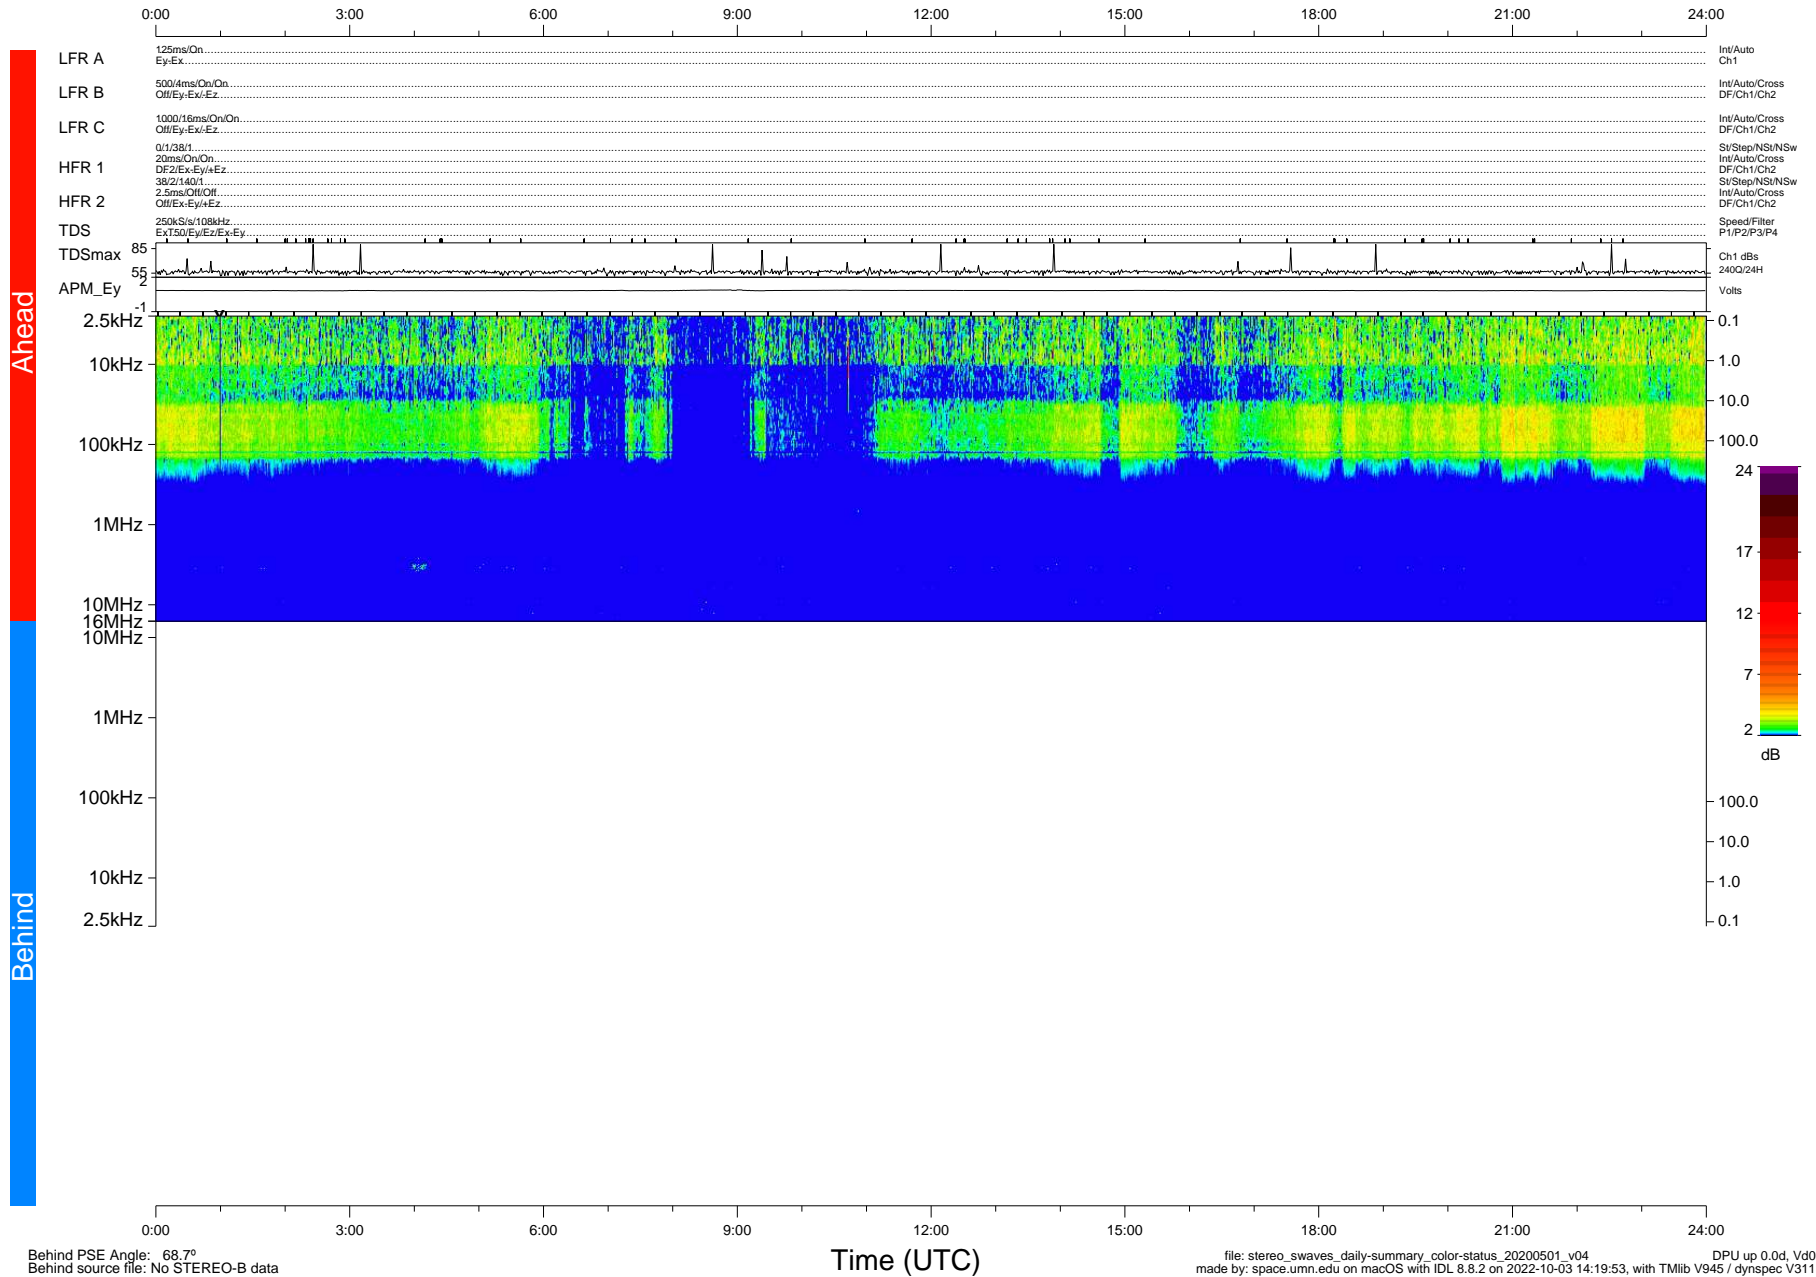

STEREO/WAVES Daily Summary - 01-May-2020 (DOY 122)

Ahead source file: swaves_ahead_2020_122_1_05.fin (Recovery: 100.0% HK, 90% Pkts)
 Ahead PSE Angle: -74.2°

DPU up 1759.9d, V412d32

Behind PSE Angle: 68.7°
 Behind source file: No STEREO-B data

file: stereo_swaves_daily-summary_color-status_20200501_v04
 made by: space.umn.edu on macOS with IDL 8.8.2 on 2022-10-03 14:19:53, with TLib V945 / dynspec V311
 DPU up 0.0d, Vd0