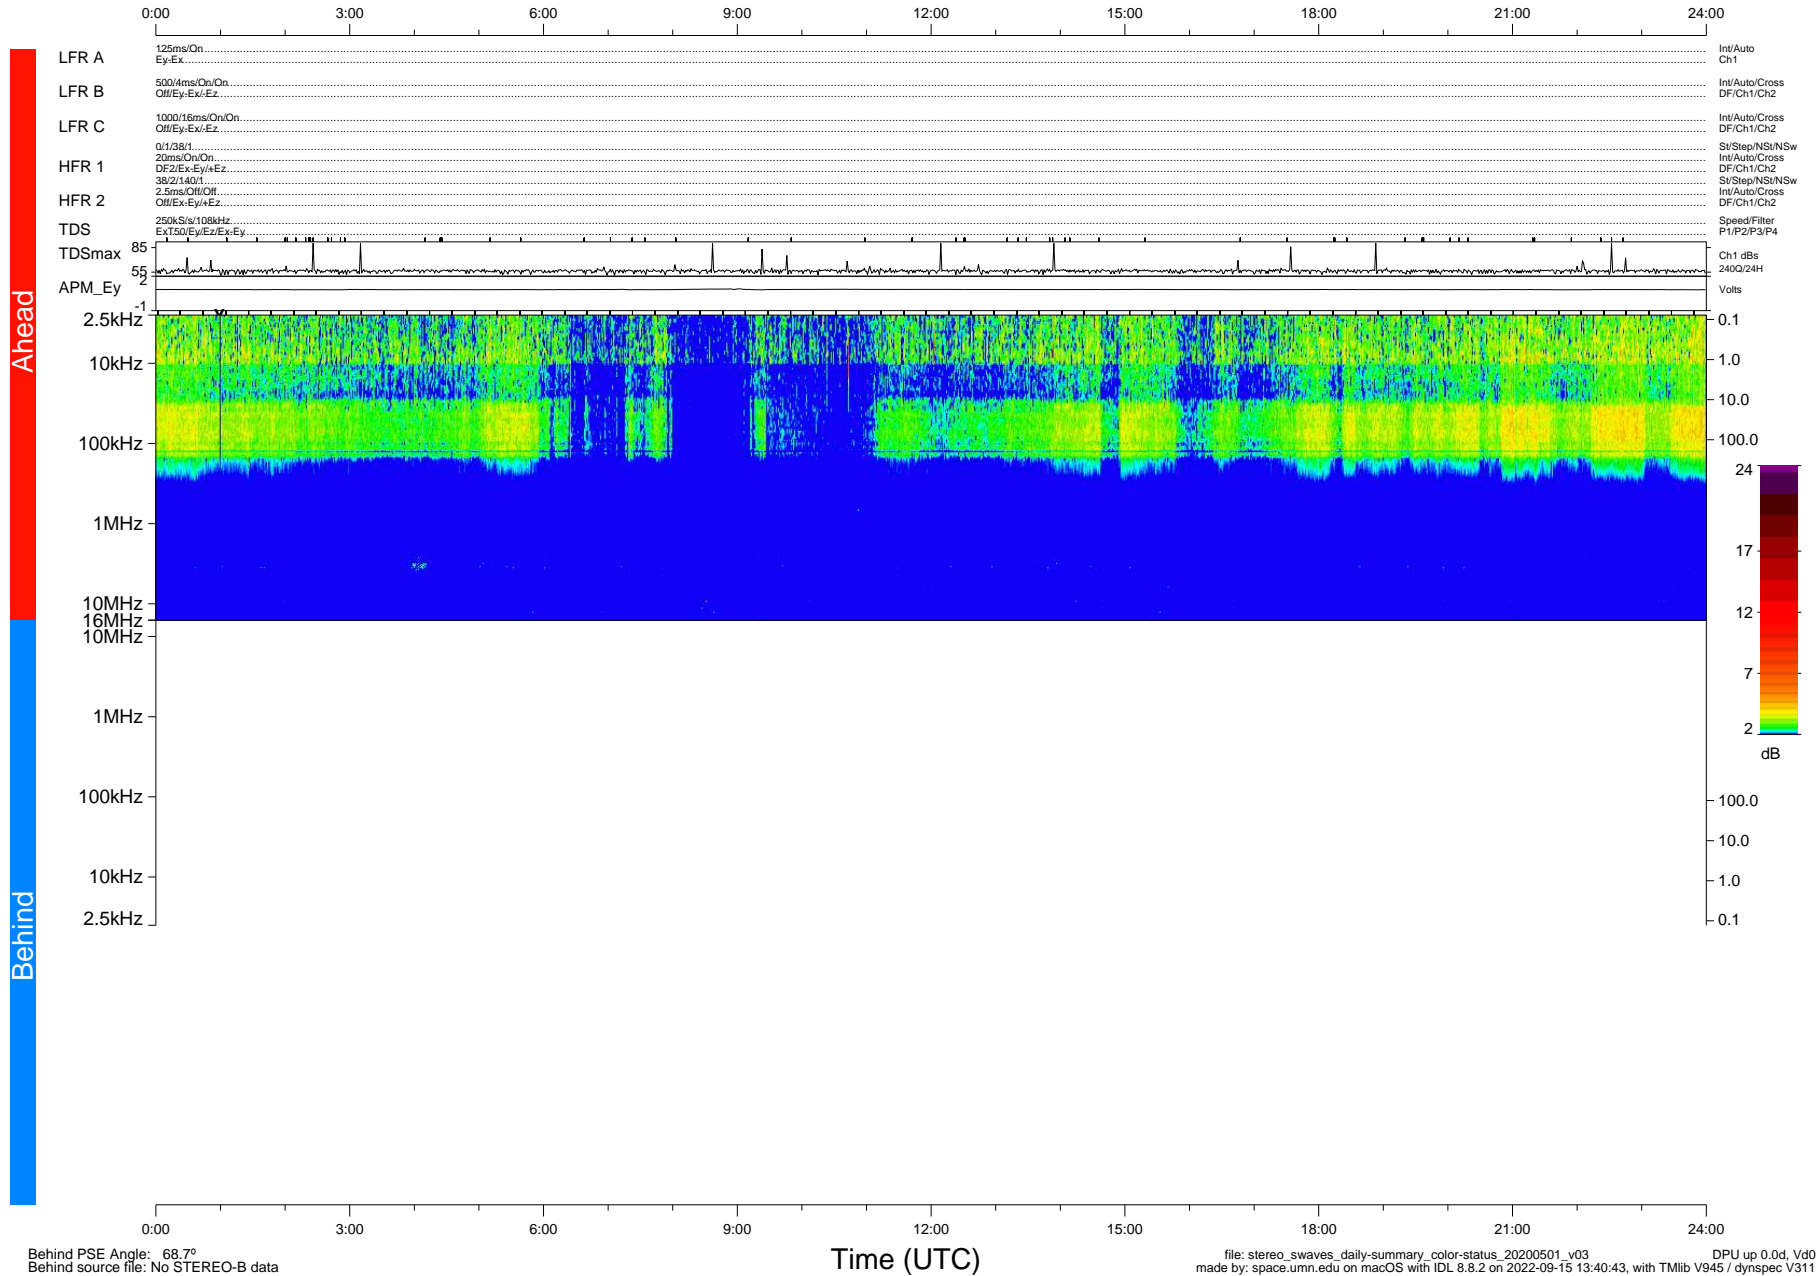

STEREO/WAVES Daily Summary - 01-May-2020 (DOY 122)

Ahead source file: swaves_ahead_2020_122_1_05.fin (Recovery: 100.0% HK, 90% Pkts)
 Ahead PSE Angle: -74.2°

DPU up 1759.9d, V412d32

Behind PSE Angle: 68.7°
 Behind source file: No STEREO-B data

file: stereo_swaves_daily-summary_color-status_20200501_v03 DPU up 0.0d, Vd0
 made by: space.umn.edu on macOS with IDL 8.8.2 on 2022-09-15 13:40:43, with Tlib V945 / dynspec V311