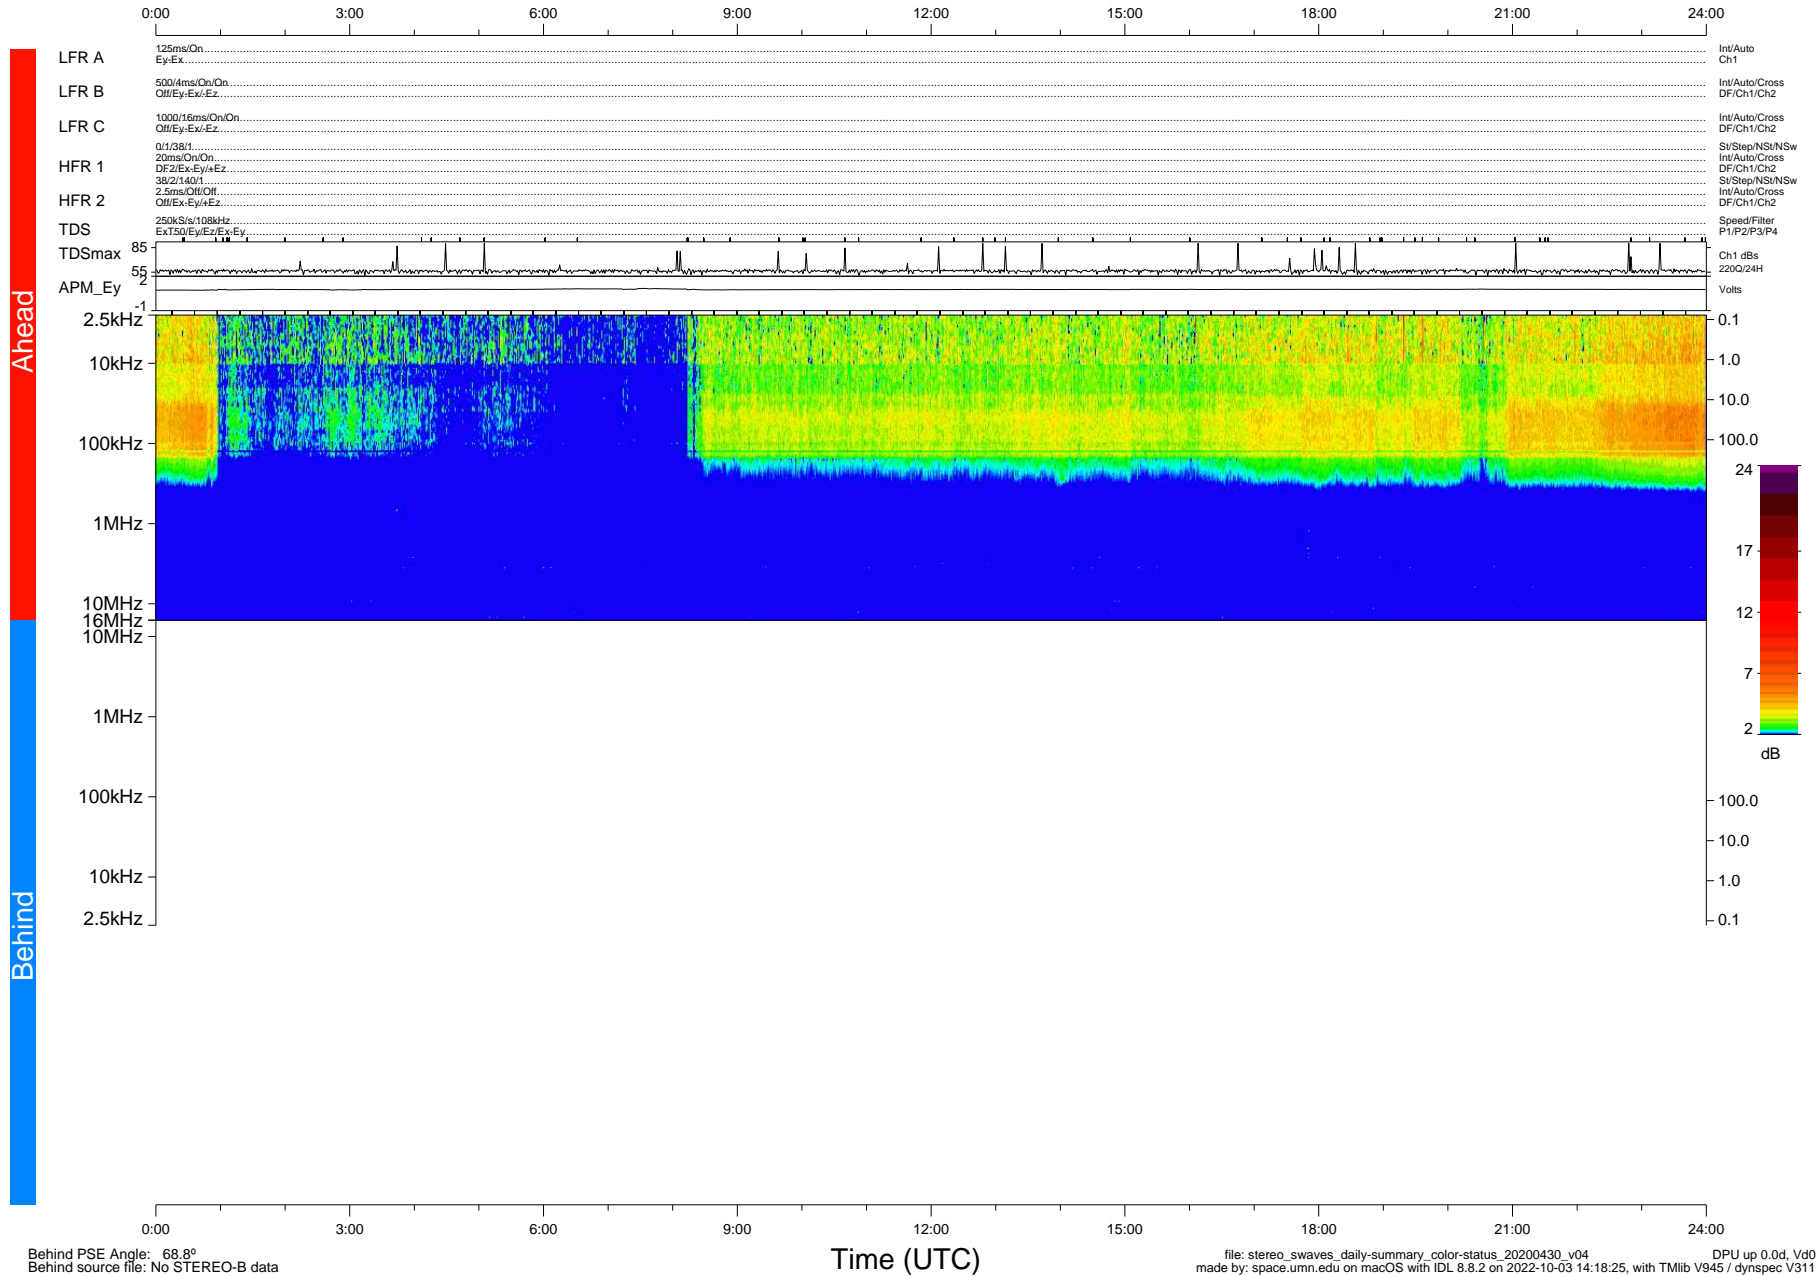

# STEREO/WAVES Daily Summary - 30-Apr-2020 (DOY 121)

Ahead source file: swaves\_ahead\_2020\_121\_1\_05.fin (Recovery: 100.0% HK, 87% Pkts)  
 Ahead PSE Angle: -74.2°

DPU up 1758.9d, V412d32

Behind PSE Angle: 68.8°  
 Behind source file: No STEREO-B data

file: stereo\_swaves\_daily-summary\_color-status\_20200430\_v04  
 made by: space.umn.edu on macOS with IDL 8.8.2 on 2022-10-03 14:18:25, with TLib V945 / dynspec V311  
 DPU up 0.0d, Vd0