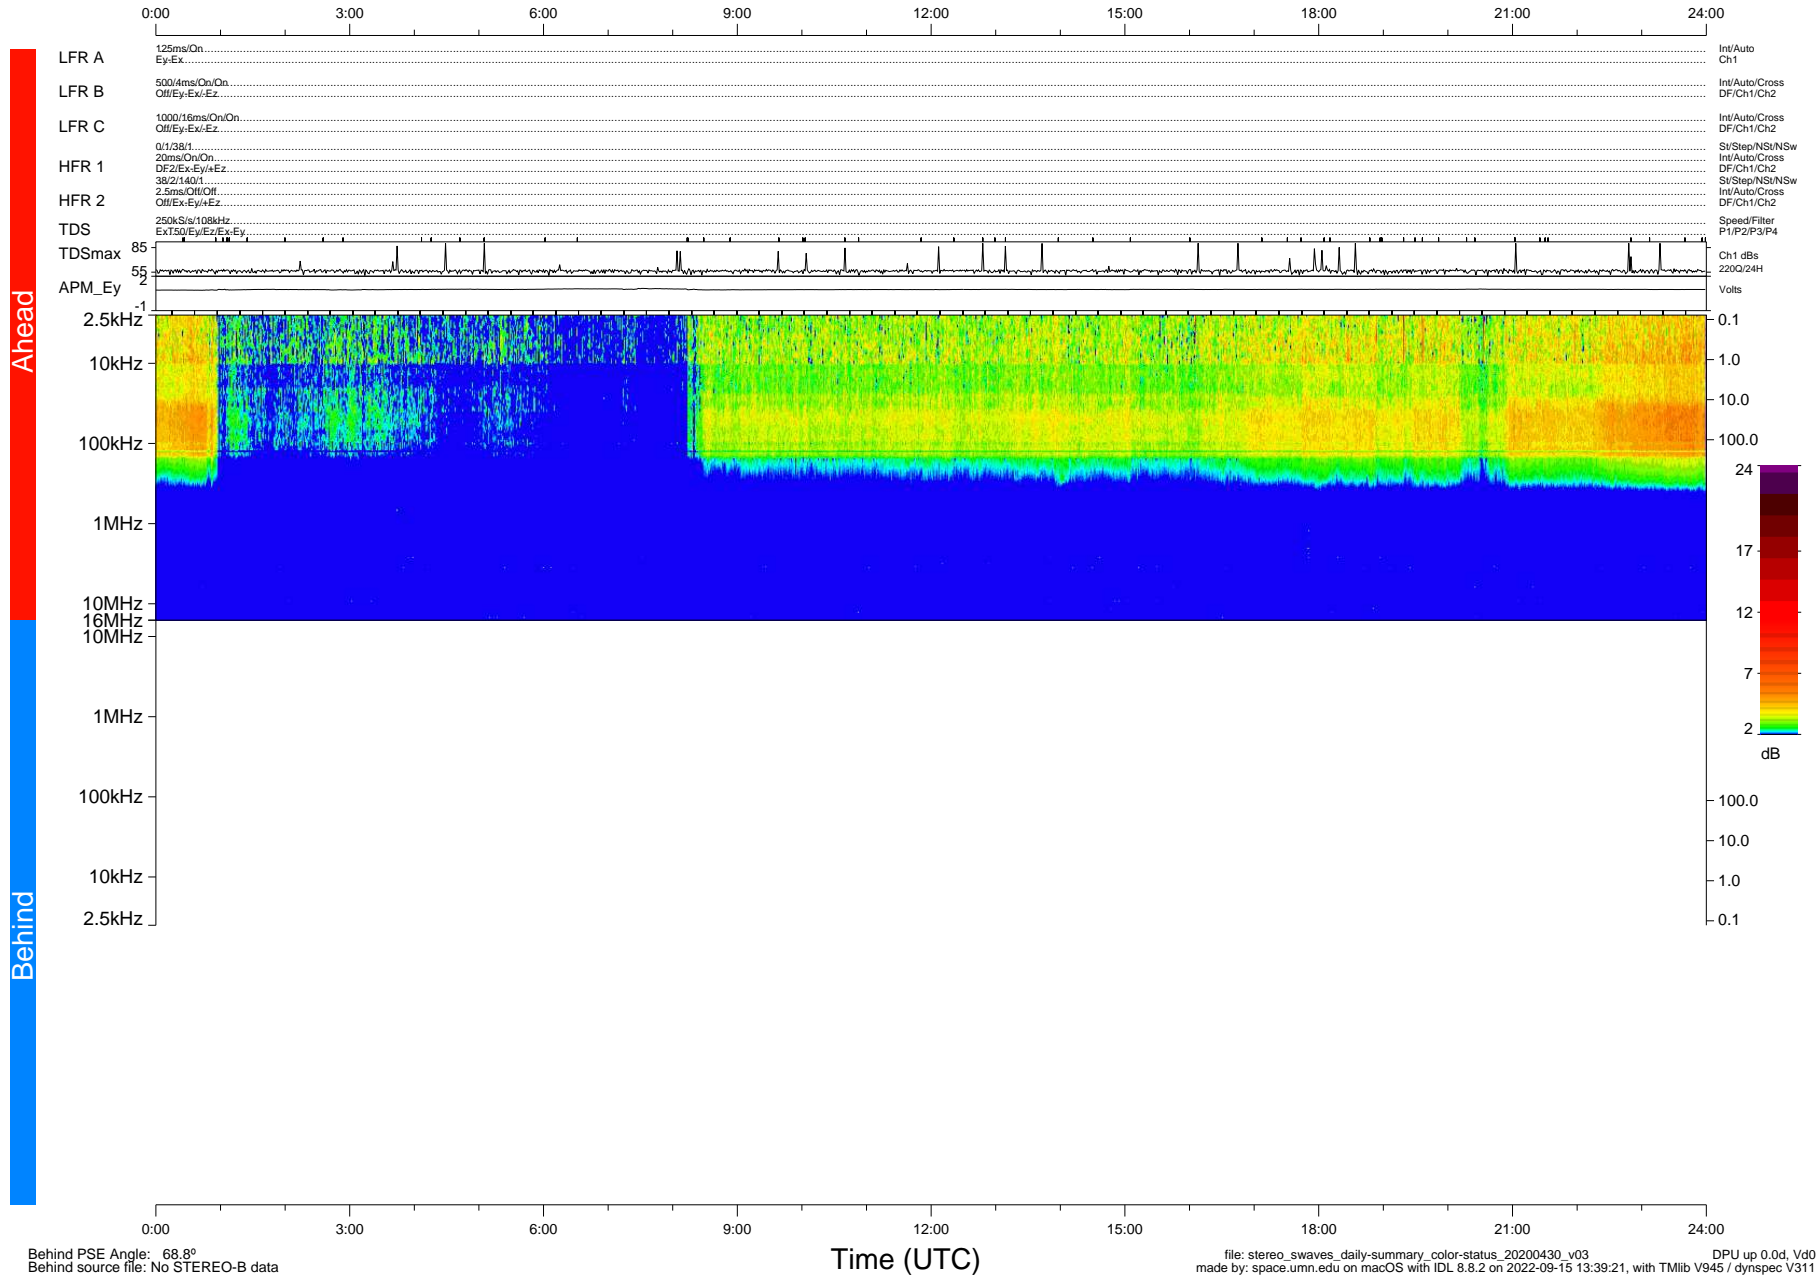

STEREO/WAVES Daily Summary - 30-Apr-2020 (DOY 121)

Ahead source file: swaves_ahead_2020_121_1_05.fin (Recovery: 100.0% HK, 87% Pkts)
 Ahead PSE Angle: -74.2°

DPU up 1758.9d, V412d32

Behind PSE Angle: 68.8°
 Behind source file: No STEREO-B data

Time (UTC)

file: stereo_swaves_daily-summary_color-status_20200430_v03
 made by: space.umn.edu on macOS with IDL 8.8.2 on 2022-09-15 13:39:21, with Tlib V945 / dynspec V311
 DPU up 0.0d, Vd0