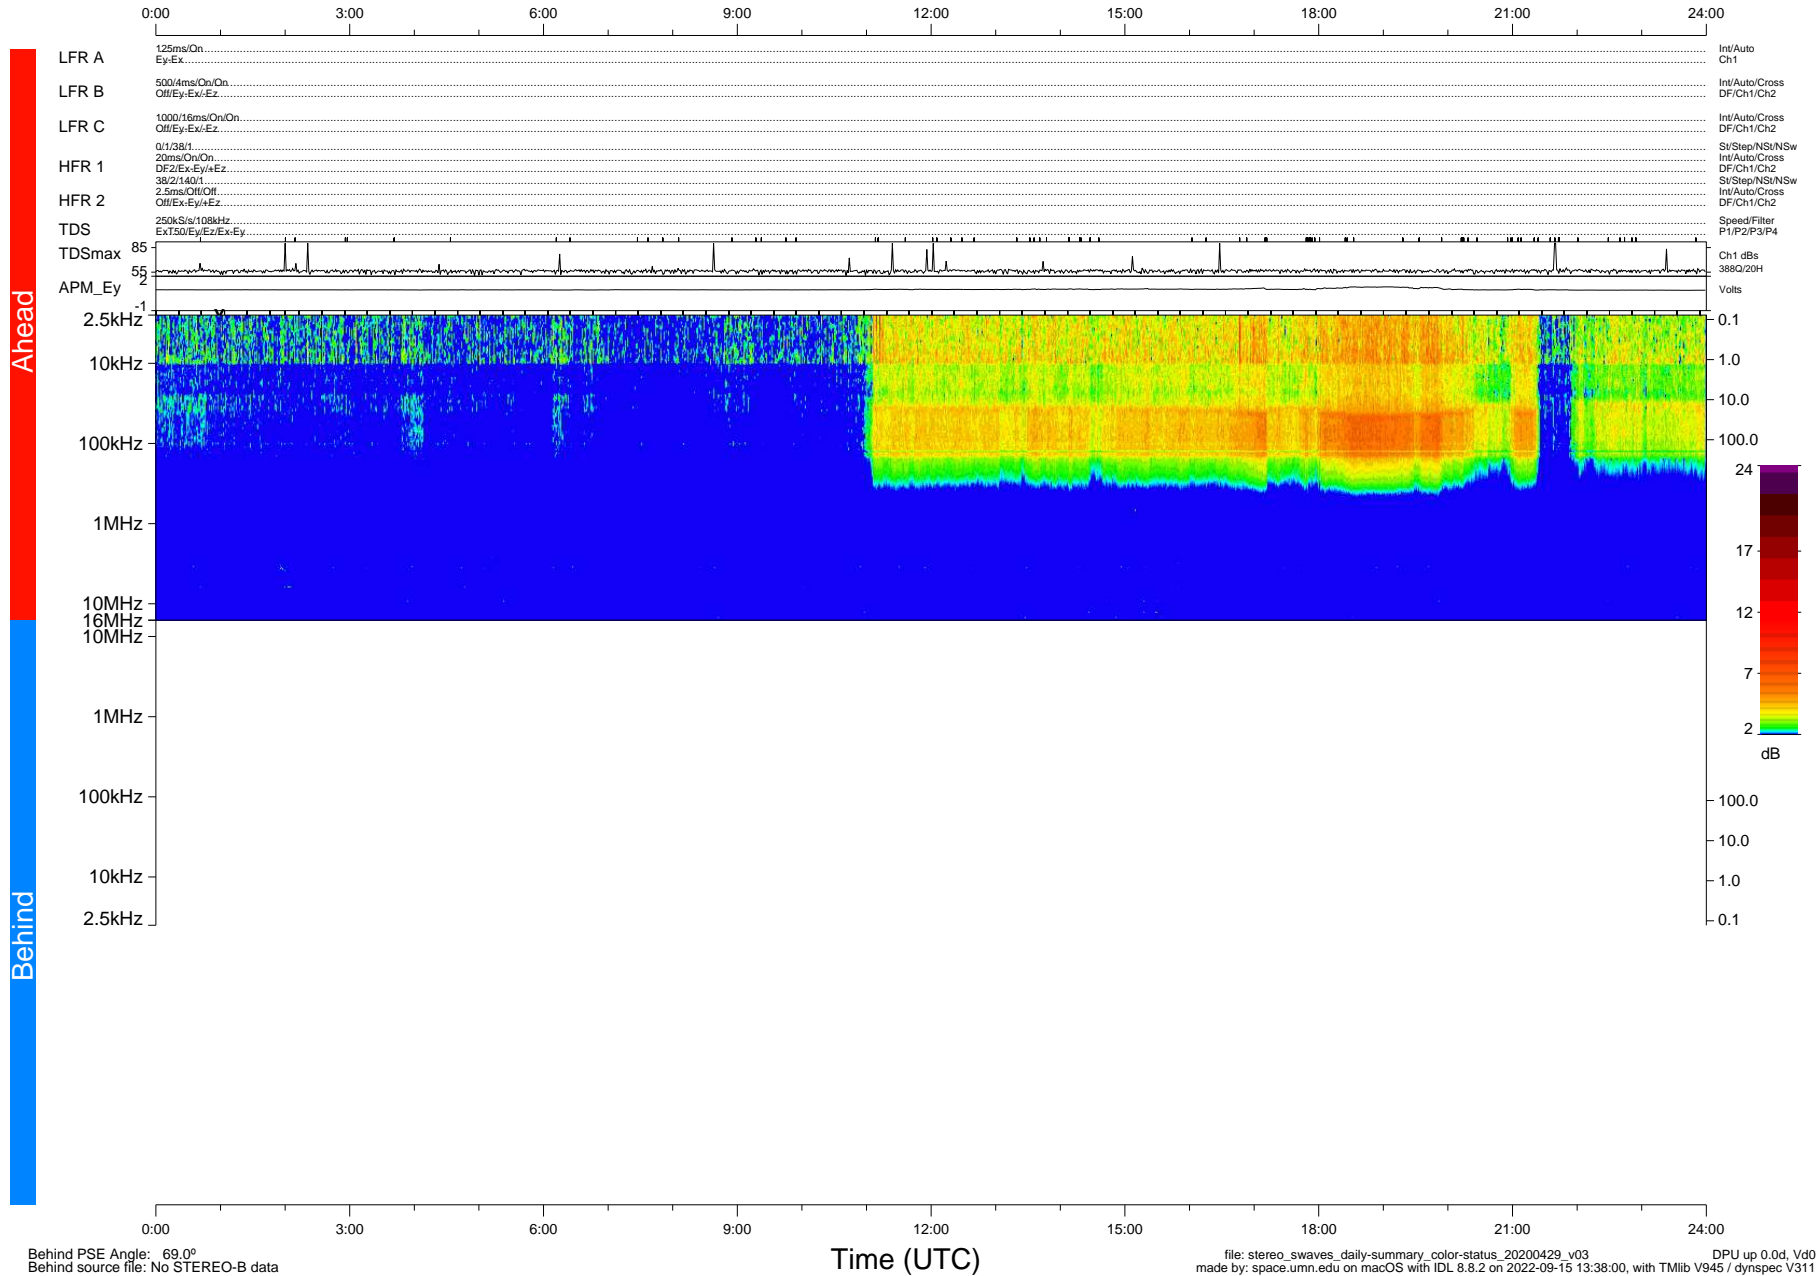

STEREO/WAVES Daily Summary - 29-Apr-2020 (DOY 120)

Ahead source file: swaves_ahead_2020_120_1_05.fin (Recovery: 100.0% HK, 111% Pkts)
 Ahead PSE Angle: -74.2°

DPU up 1757.9d, V412d32

Behind PSE Angle: 69.0°
 Behind source file: No STEREO-B data

file: stereo_swaves_daily-summary_color-status_20200429_v03
 made by: space.umn.edu on macOS with IDL 8.8.2 on 2022-09-15 13:38:00, with Tlib V945 / dynspec V311
 DPU up 0.0d, Vd0