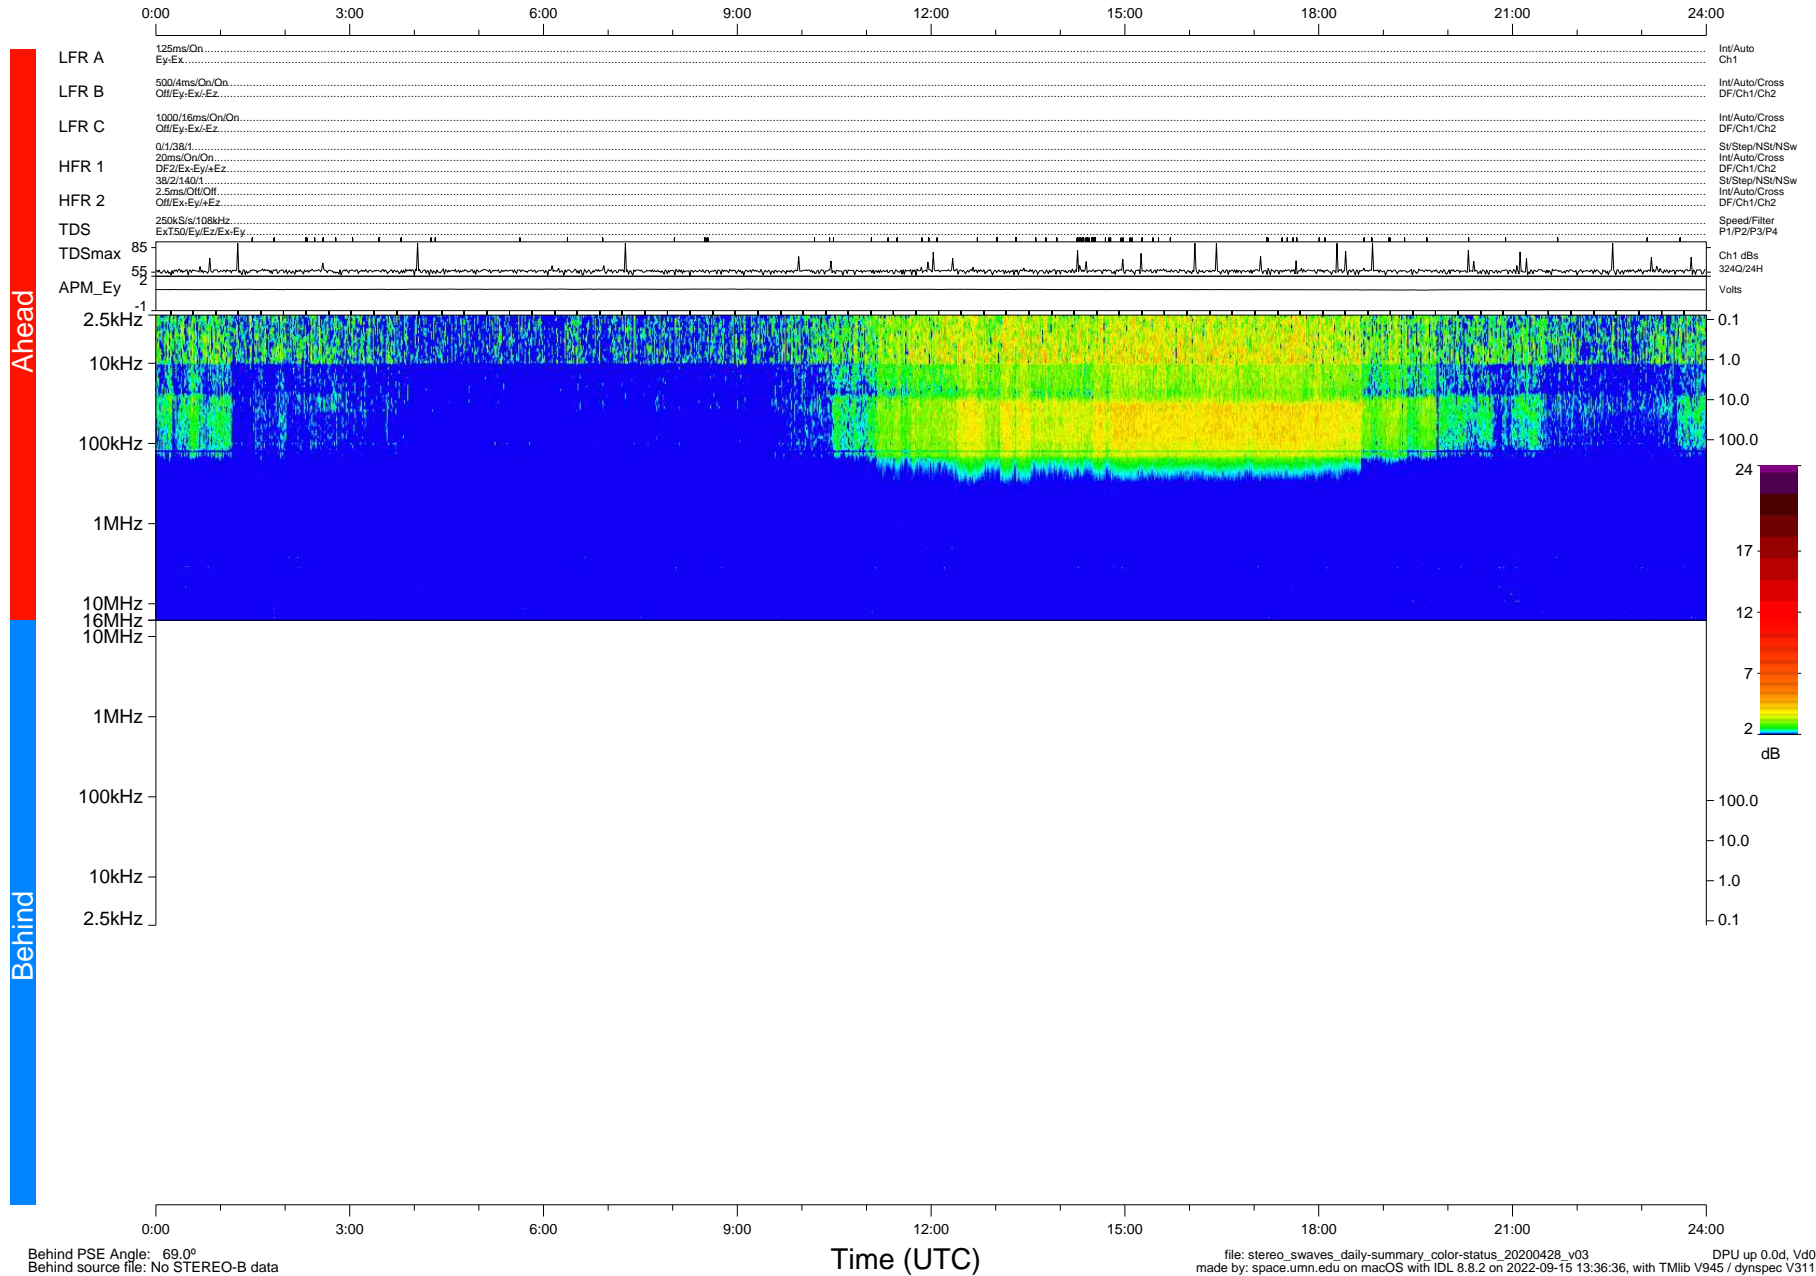

STEREO/WAVES Daily Summary - 28-Apr-2020 (DOY 119)

Ahead source file: swaves_ahead_2020_119_1_05.fin (Recovery: 100.0% HK, 102% Pkts)
 Ahead PSE Angle: -74.4°

DPU up 1756.9d, V412d32

Behind PSE Angle: 69.0°
 Behind source file: No STEREO-B data

Time (UTC)

file: stereo_swaves_daily-summary_color-status_20200428_v03 DPU up 0.0d, Vd0
 made by: space.umn.edu on macOS with IDL 8.8.2 on 2022-09-15 13:36:36, with Tlib V945 / dynspec V311