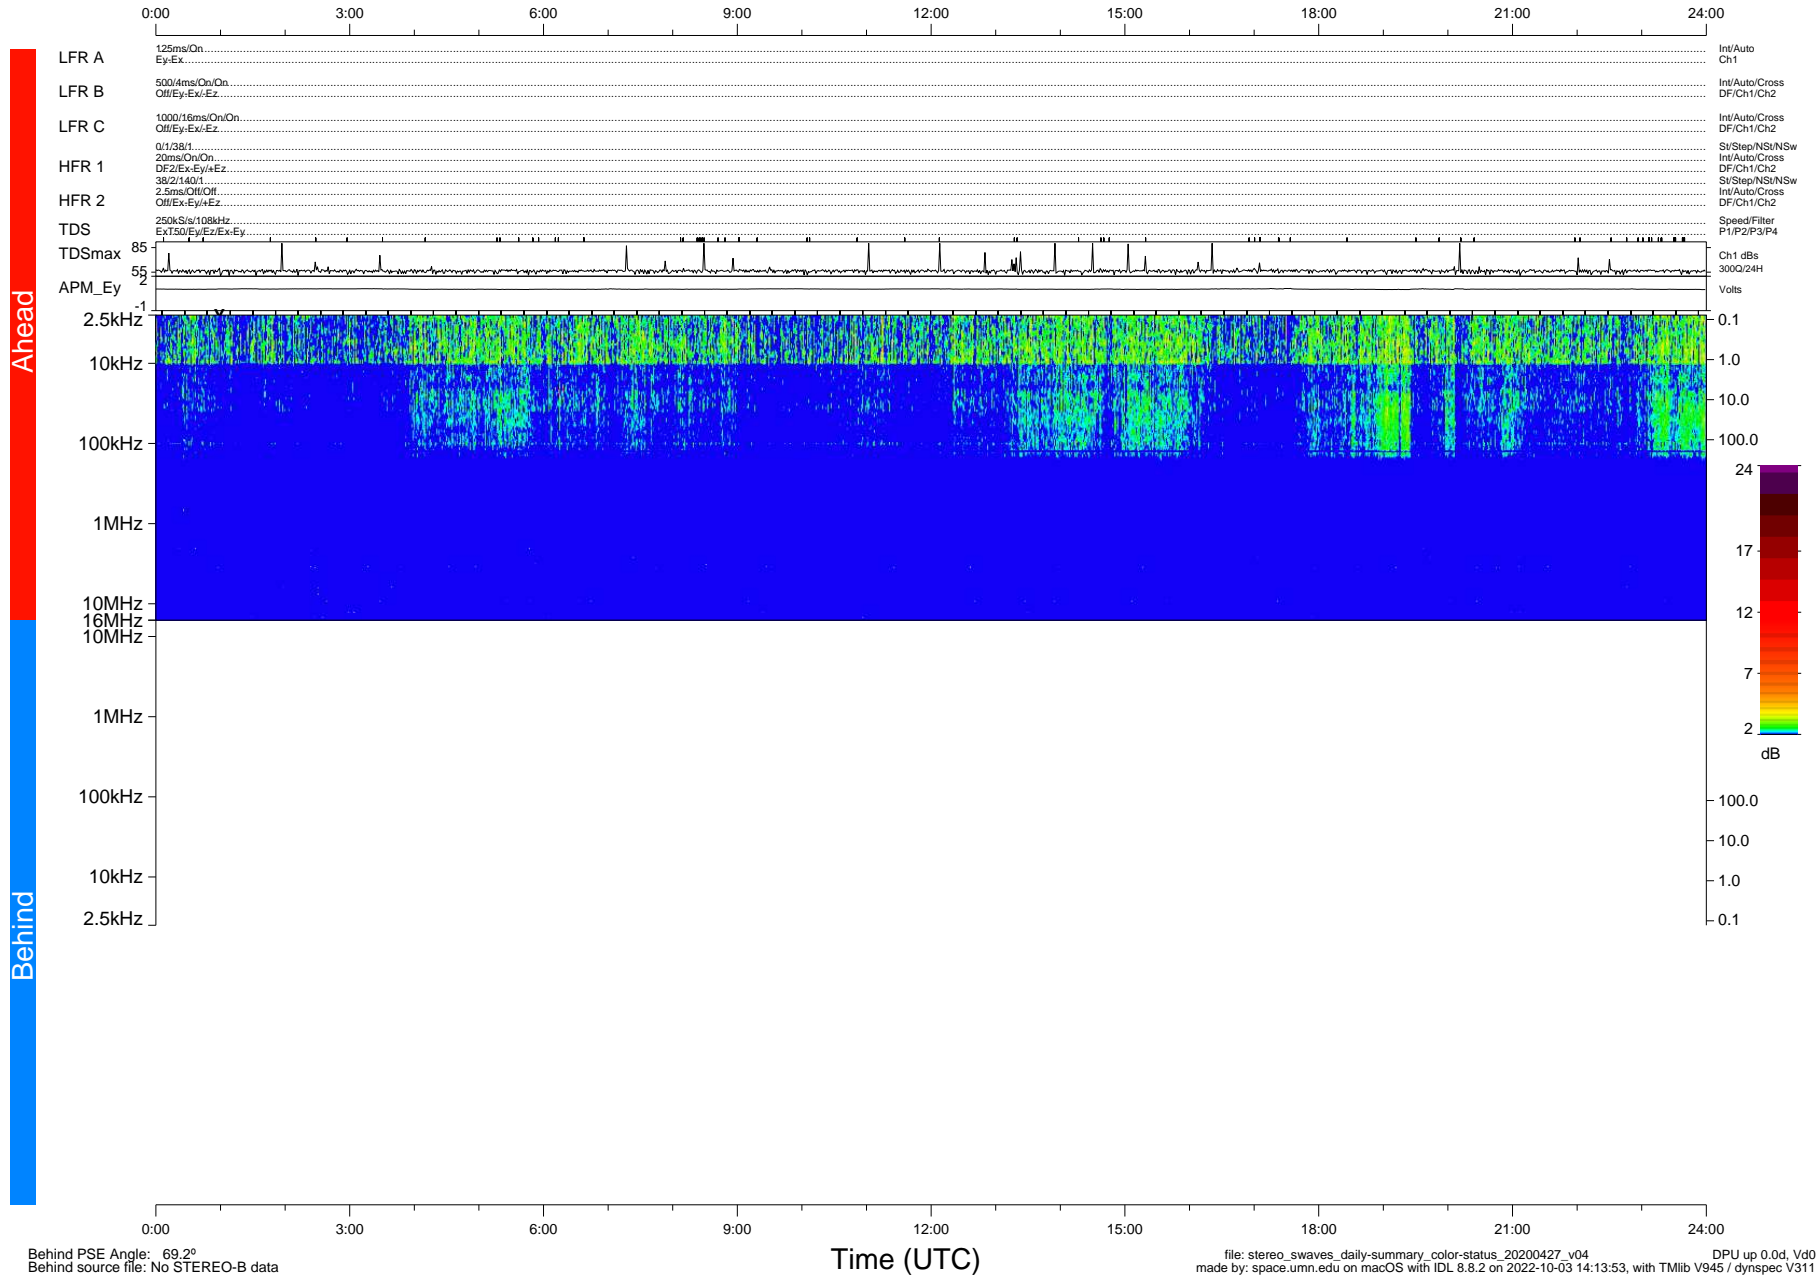

STEREO/WAVES Daily Summary - 27-Apr-2020 (DOY 118)

Ahead source file: swaves_ahead_2020_118_1_05.fin (Recovery: 100.0% HK, 99% Pkts)
 Ahead PSE Angle: -74.4°

DPU up 1755.9d, V412d32

Behind PSE Angle: 69.2°
 Behind source file: No STEREO-B data

file: stereo_swaves_daily-summary_color-status_20200427_v04
 made by: space.umn.edu on macOS with IDL 8.8.2 on 2022-10-03 14:13:53, with Tlib V945 / dynspec V311
 DPU up 0.0d, Vd0