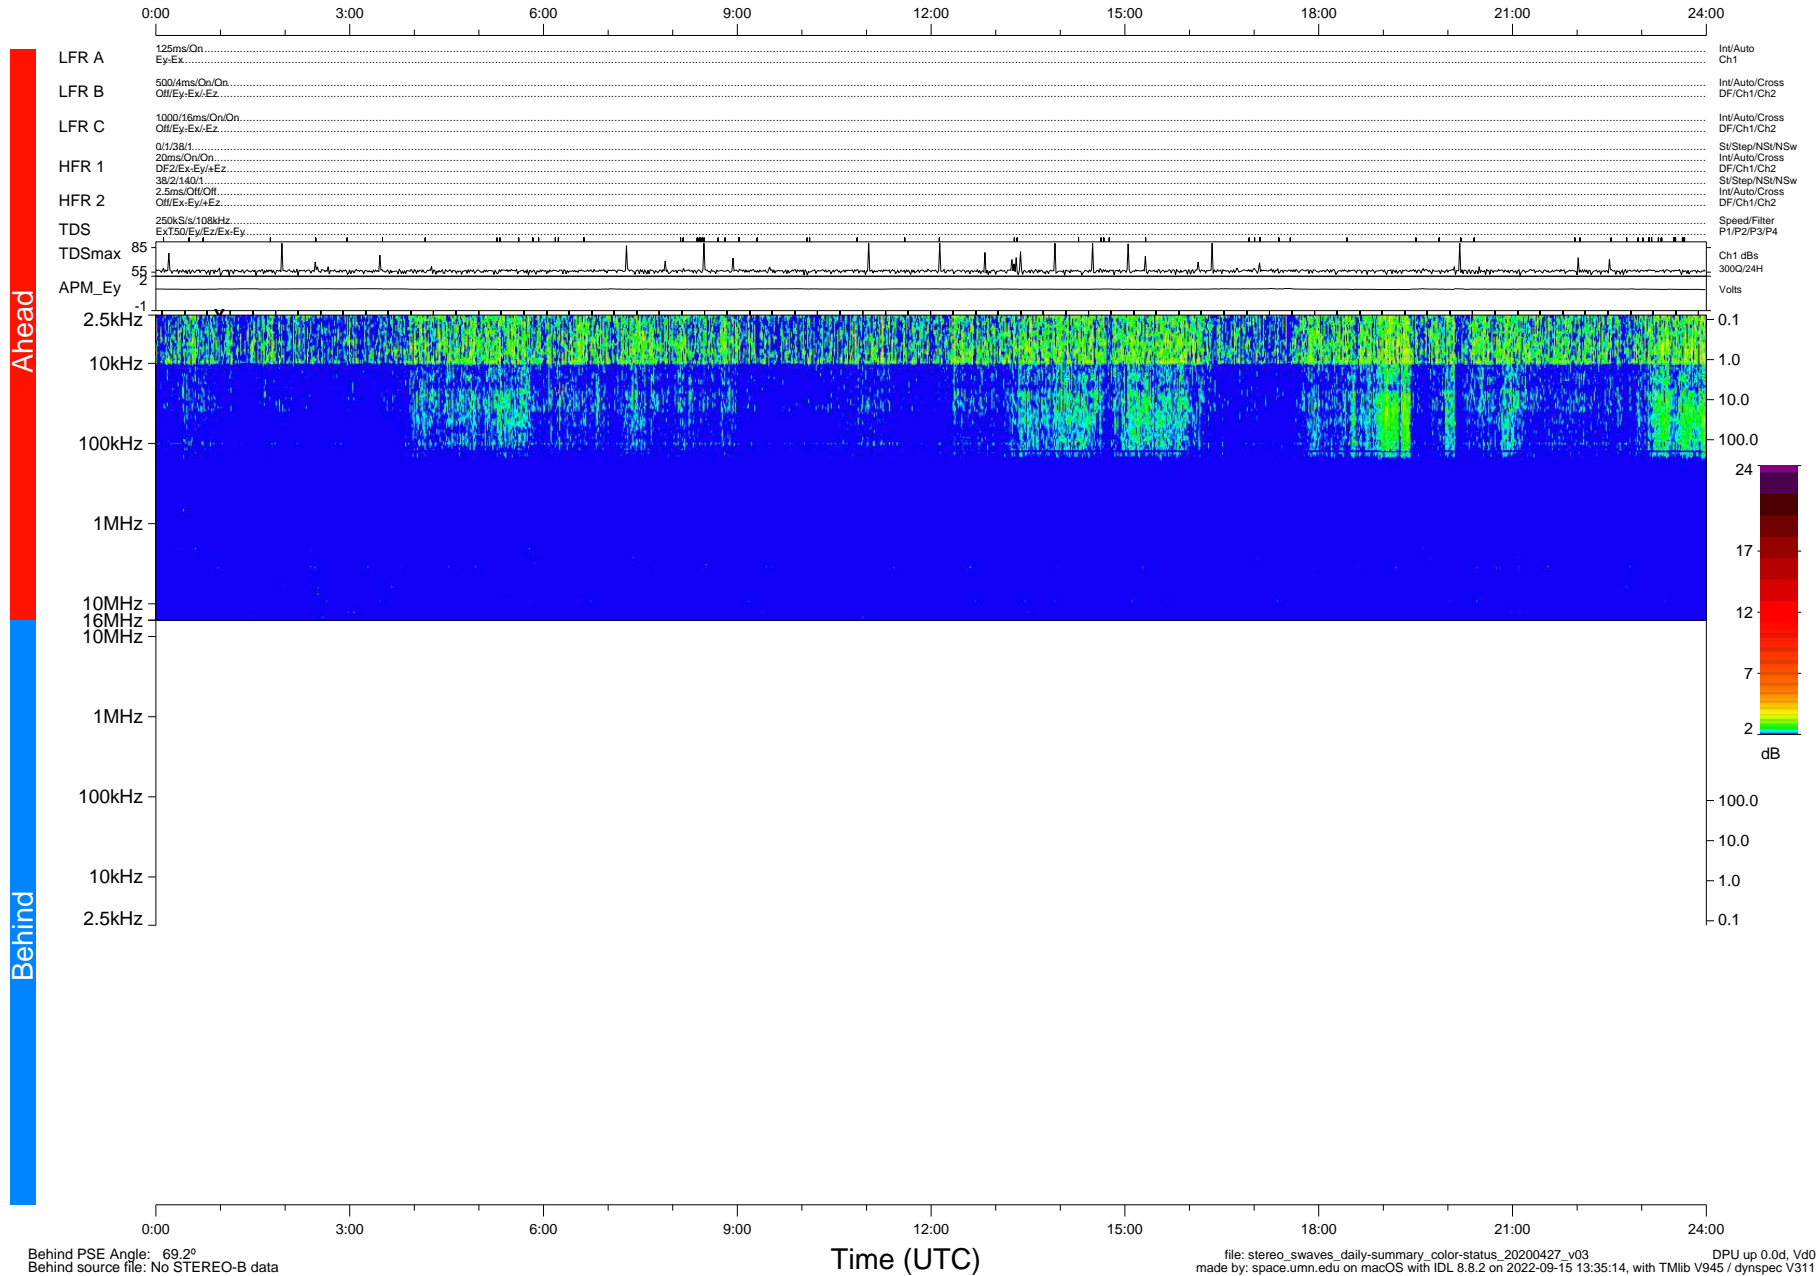

STEREO/WAVES Daily Summary - 27-Apr-2020 (DOY 118)

Ahead source file: swaves_ahead_2020_118_1_05.fin (Recovery: 100.0% HK, 99% Pkts)
 Ahead PSE Angle: -74.4°

DPU up 1755.9d, V412d32

Behind PSE Angle: 69.2°
 Behind source file: No STEREO-B data

file: stereo_swaves_daily-summary_color-status_20200427_v03
 made by: space.umn.edu on macOS with IDL 8.8.2 on 2022-09-15 13:35:14, with Tmlib V945 / dynspec V311
 DPU up 0.0d, Vd0