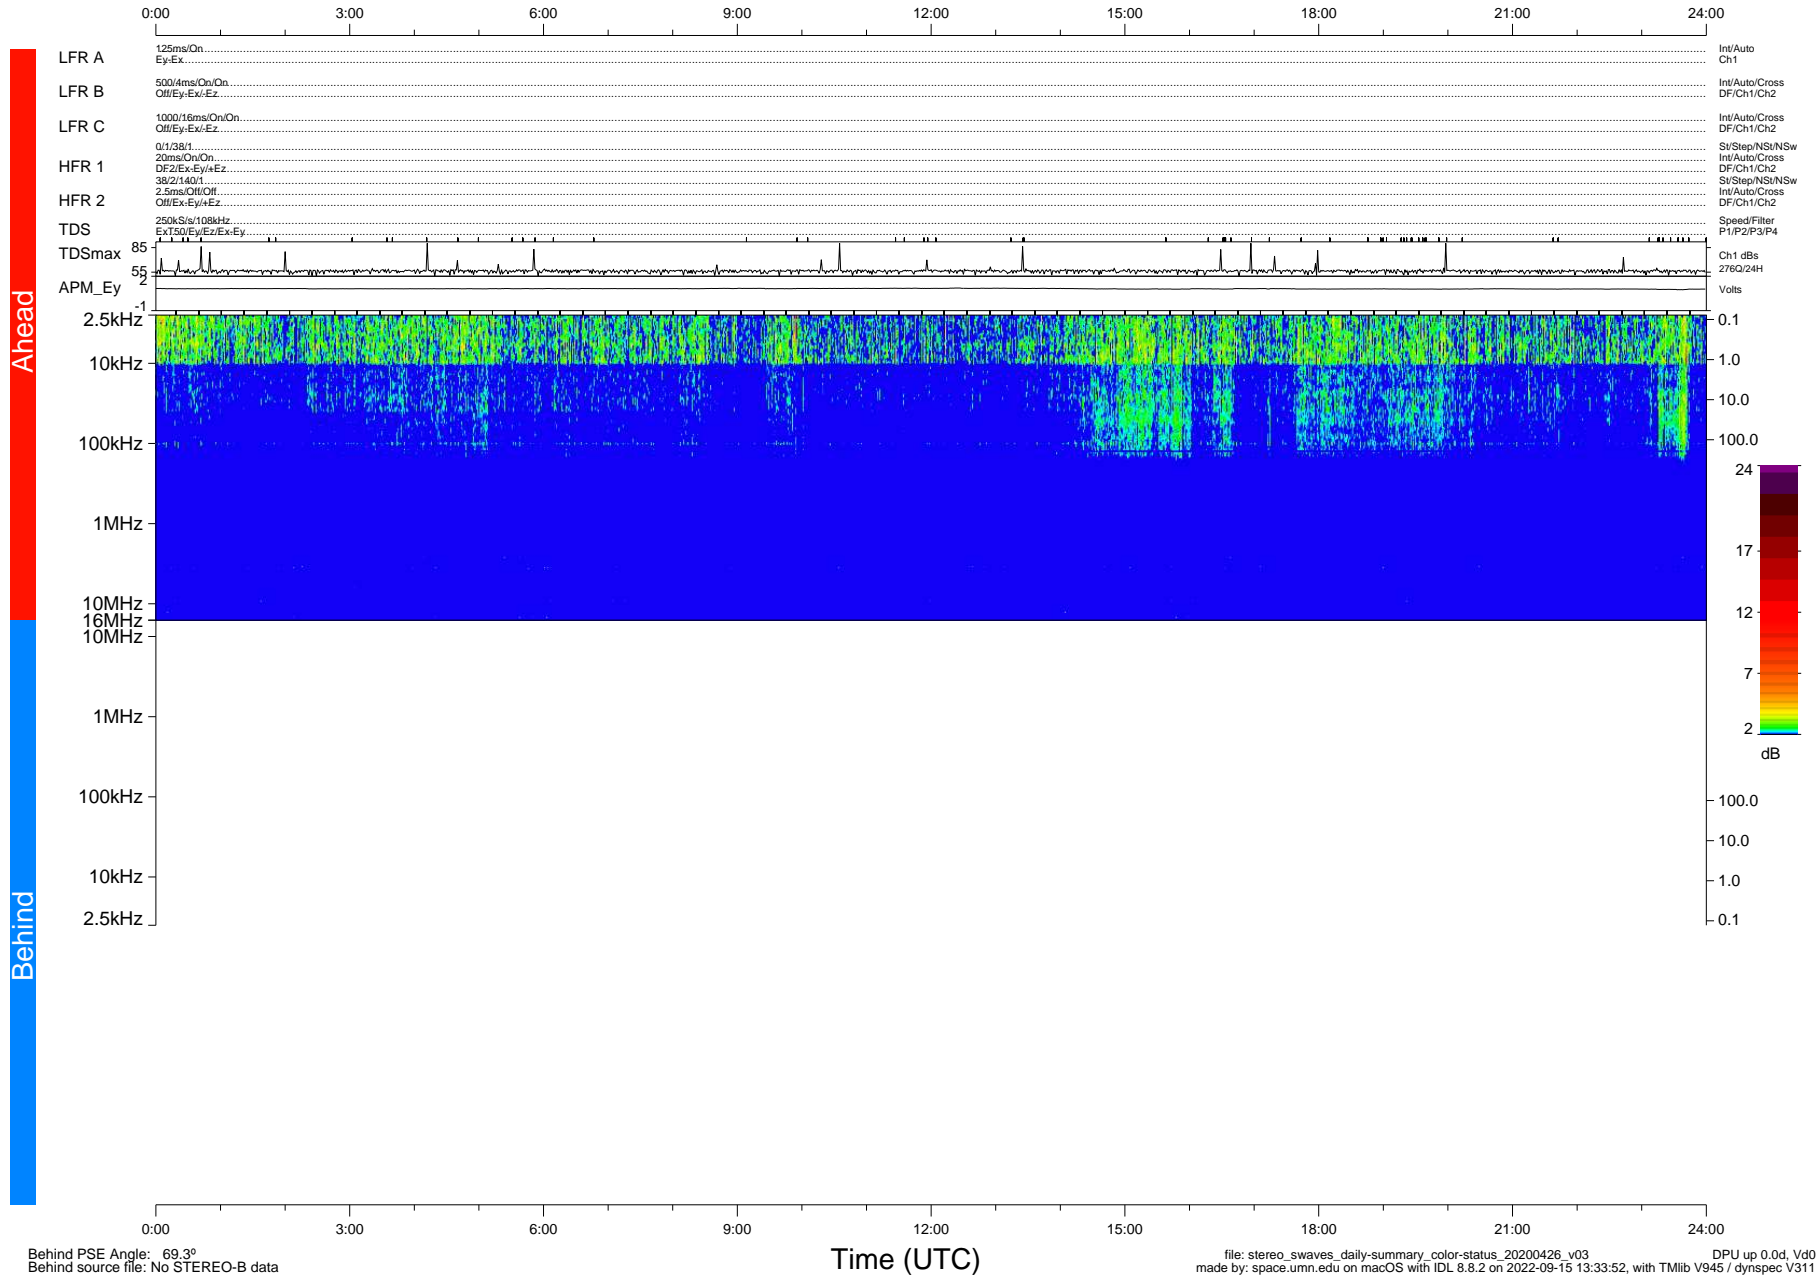

STEREO/WAVES Daily Summary - 26-Apr-2020 (DOY 117)

Ahead source file: swaves_ahead_2020_117_1_05.fin (Recovery: 100.1% HK, 95% PKts)
 Ahead PSE Angle: -74.4°

DPU up 1754.9d, V412d32

Behind PSE Angle: 69.3°
 Behind source file: No STEREO-B data

file: stereo_swaves_daily-summary_color-status_20200426_v03
 made by: space.umn.edu on macOS with IDL 8.8.2 on 2022-09-15 13:33:52, with Tlib V945 / dynspec V311
 DPU up 0.0d, Vd0