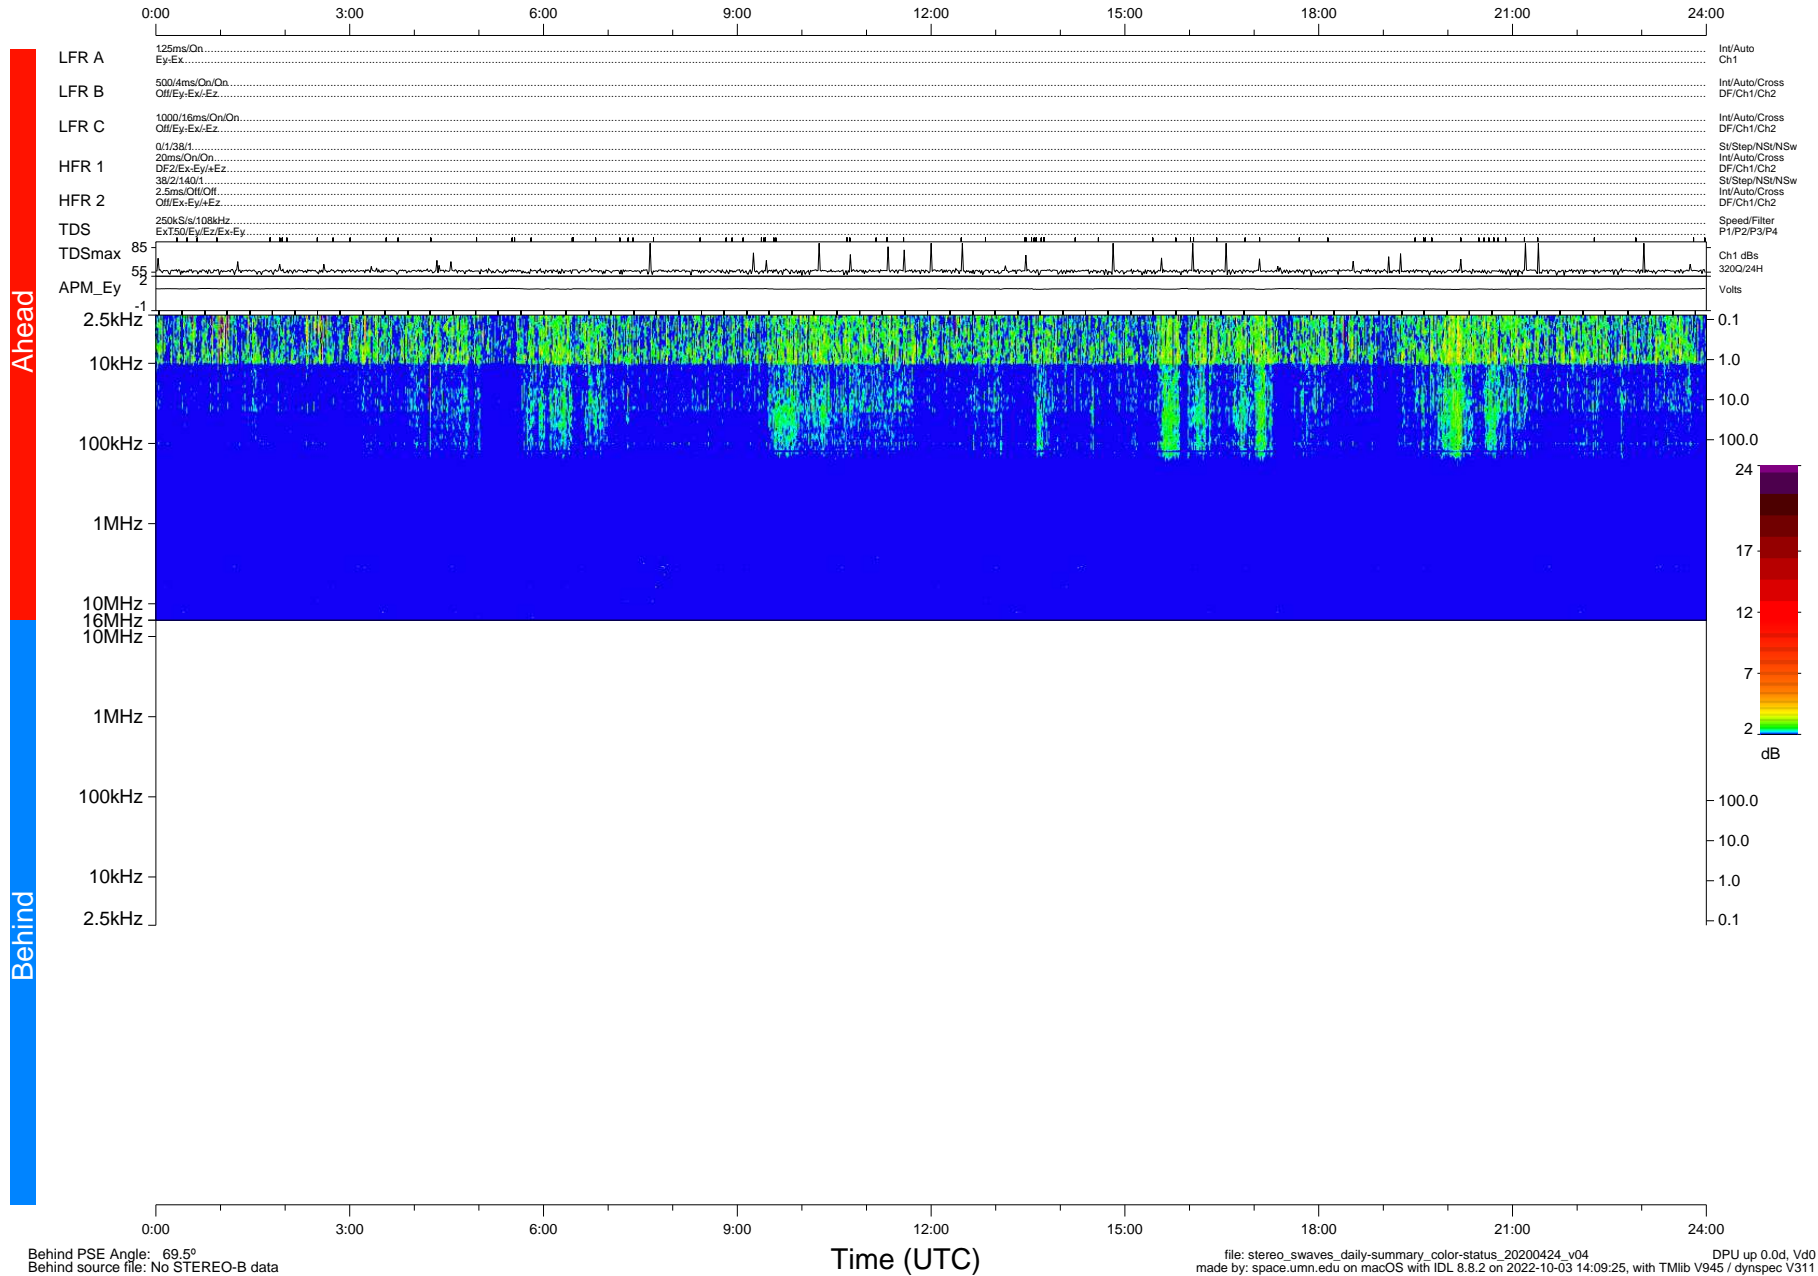

STEREO/WAVES Daily Summary - 24-Apr-2020 (DOY 115)

Ahead source file: swaves_ahead_2020_115_1_05.fin (Recovery: 100.0% HK, 102% Pkts)
 Ahead PSE Angle: -74.6°

DPU up 1752.9d, V412d32

Behind PSE Angle: 69.5°
 Behind source file: No STEREO-B data

file: stereo_swaves_daily-summary_color-status_20200424_v04
 made by: space.umn.edu on macOS with IDL 8.8.2 on 2022-10-03 14:09:25, with Tlib V945 / dynspec V311
 DPU up 0.0d, Vd0