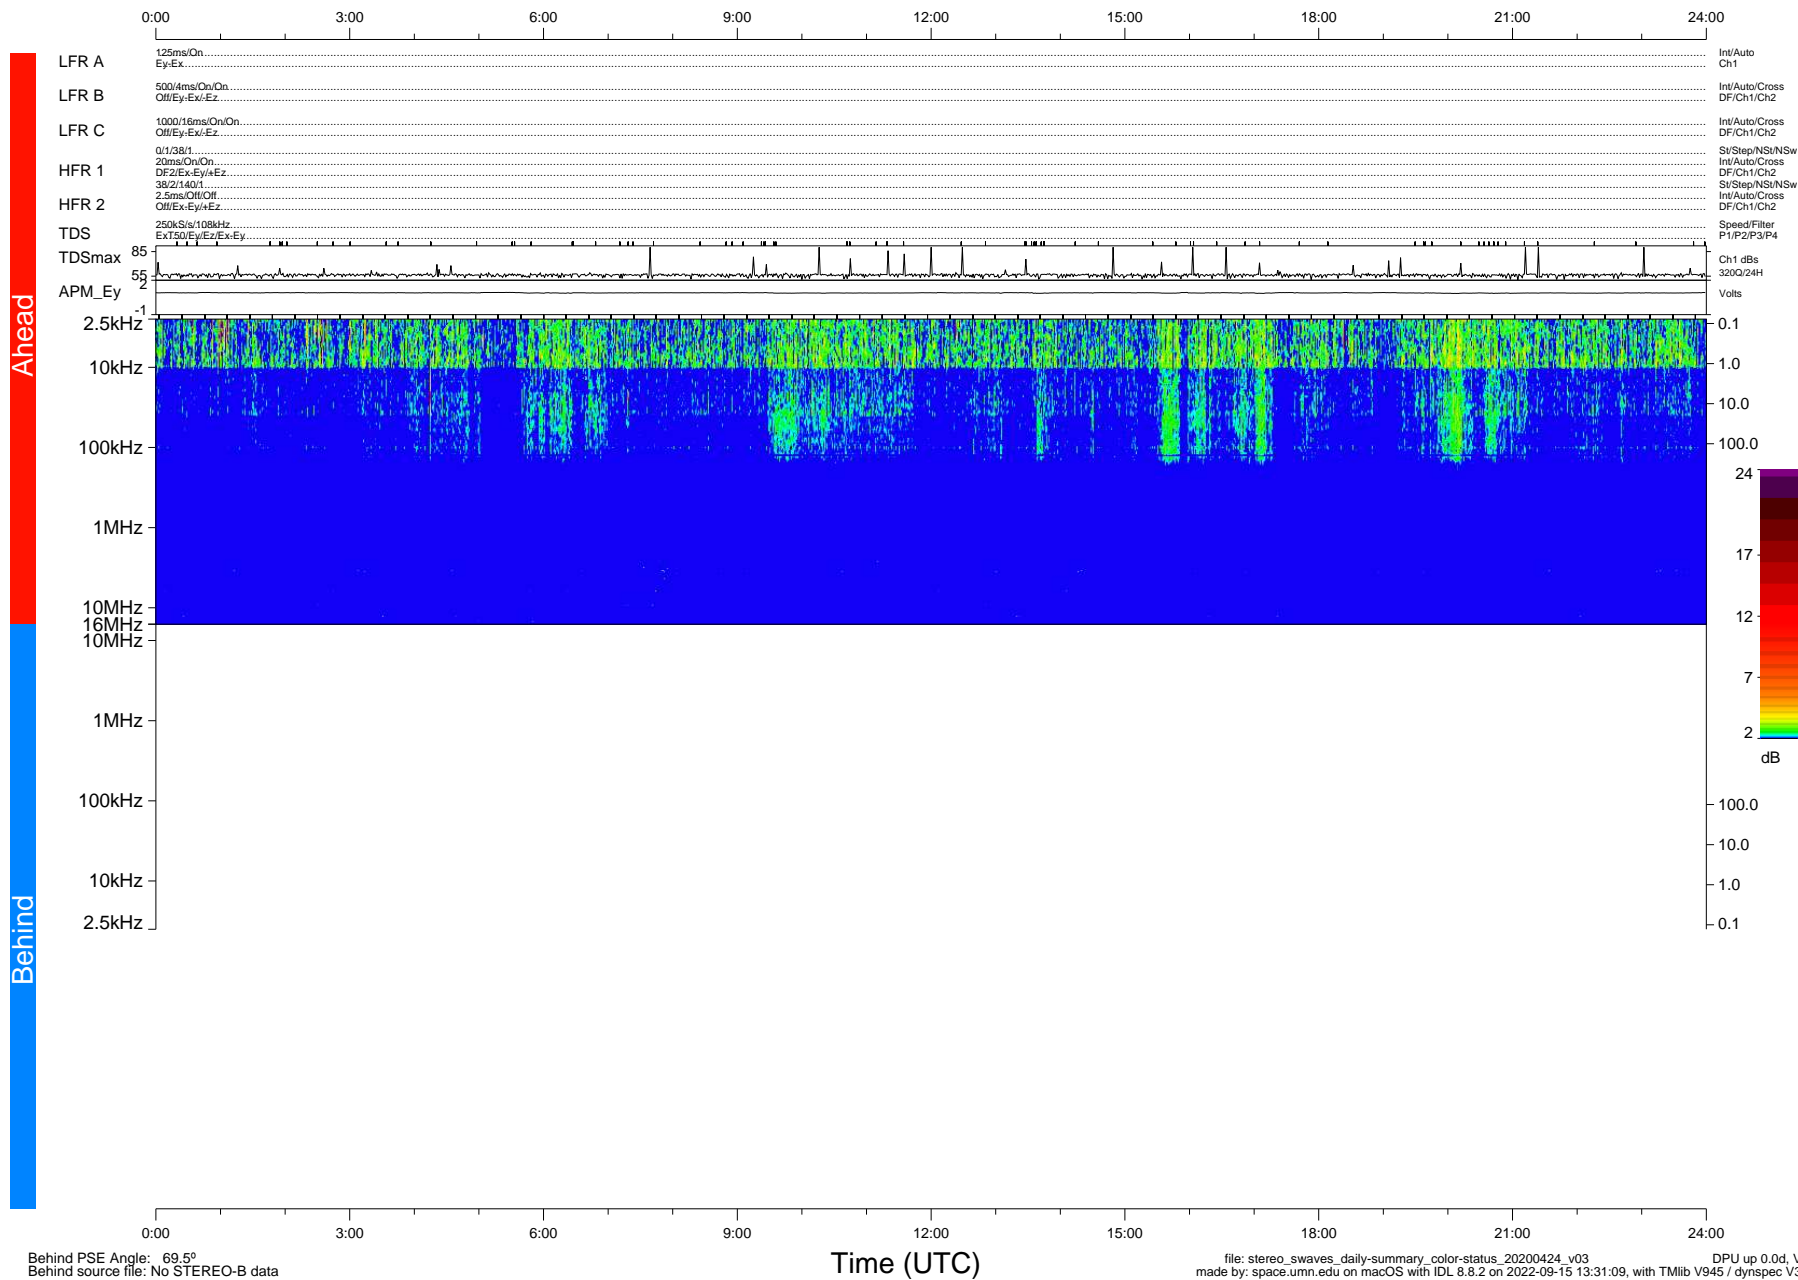

STEREO/WAVES Daily Summary - 24-Apr-2020 (DOY 115)

Ahead source file: swaves_ahead_2020_115_1_05.fin (Recovery: 100.0% HK, 102% Pkts)
Ahead PSE Angle: -74.6°

DPU up 1752.9d, V412d32

Behind PSE Angle: 69.5°
Behind source file: No STEREO-B data