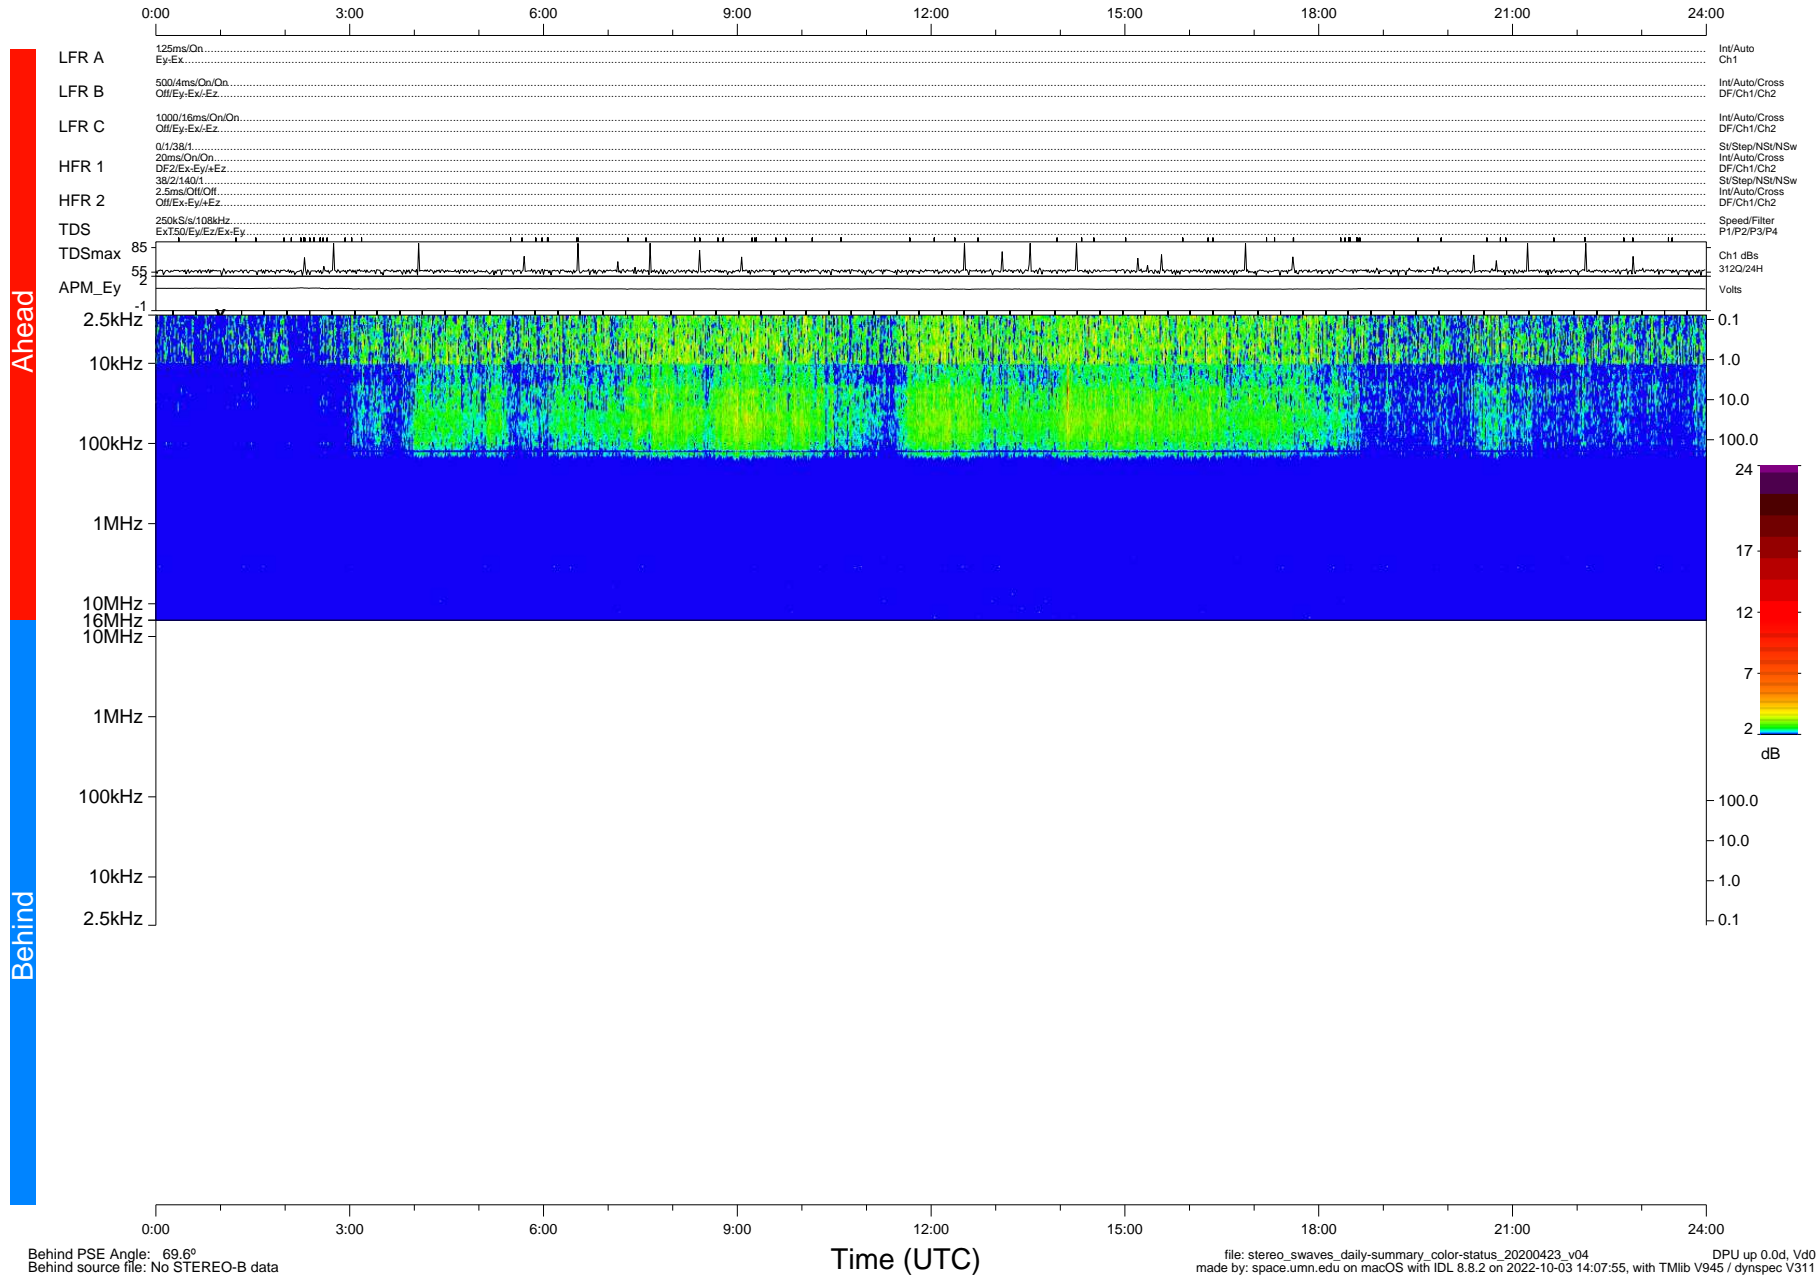

# STEREO/WAVES Daily Summary - 23-Apr-2020 (DOY 114)

Ahead source file: swaves\_ahead\_2020\_114\_1\_05.fin (Recovery: 100.0% HK, 100% Pkts)  
 Ahead PSE Angle: -74.6°

DPU up 1751.9d, V412d32

Behind PSE Angle: 69.6°  
 Behind source file: No STEREO-B data

Time (UTC)

file: stereo\_swaves\_daily-summary\_color-status\_20200423\_v04 DPU up 0.0d, Vd0  
 made by: space.umn.edu on macOS with IDL 8.8.2 on 2022-10-03 14:07:55, with Tlib V945 / dynspec V311