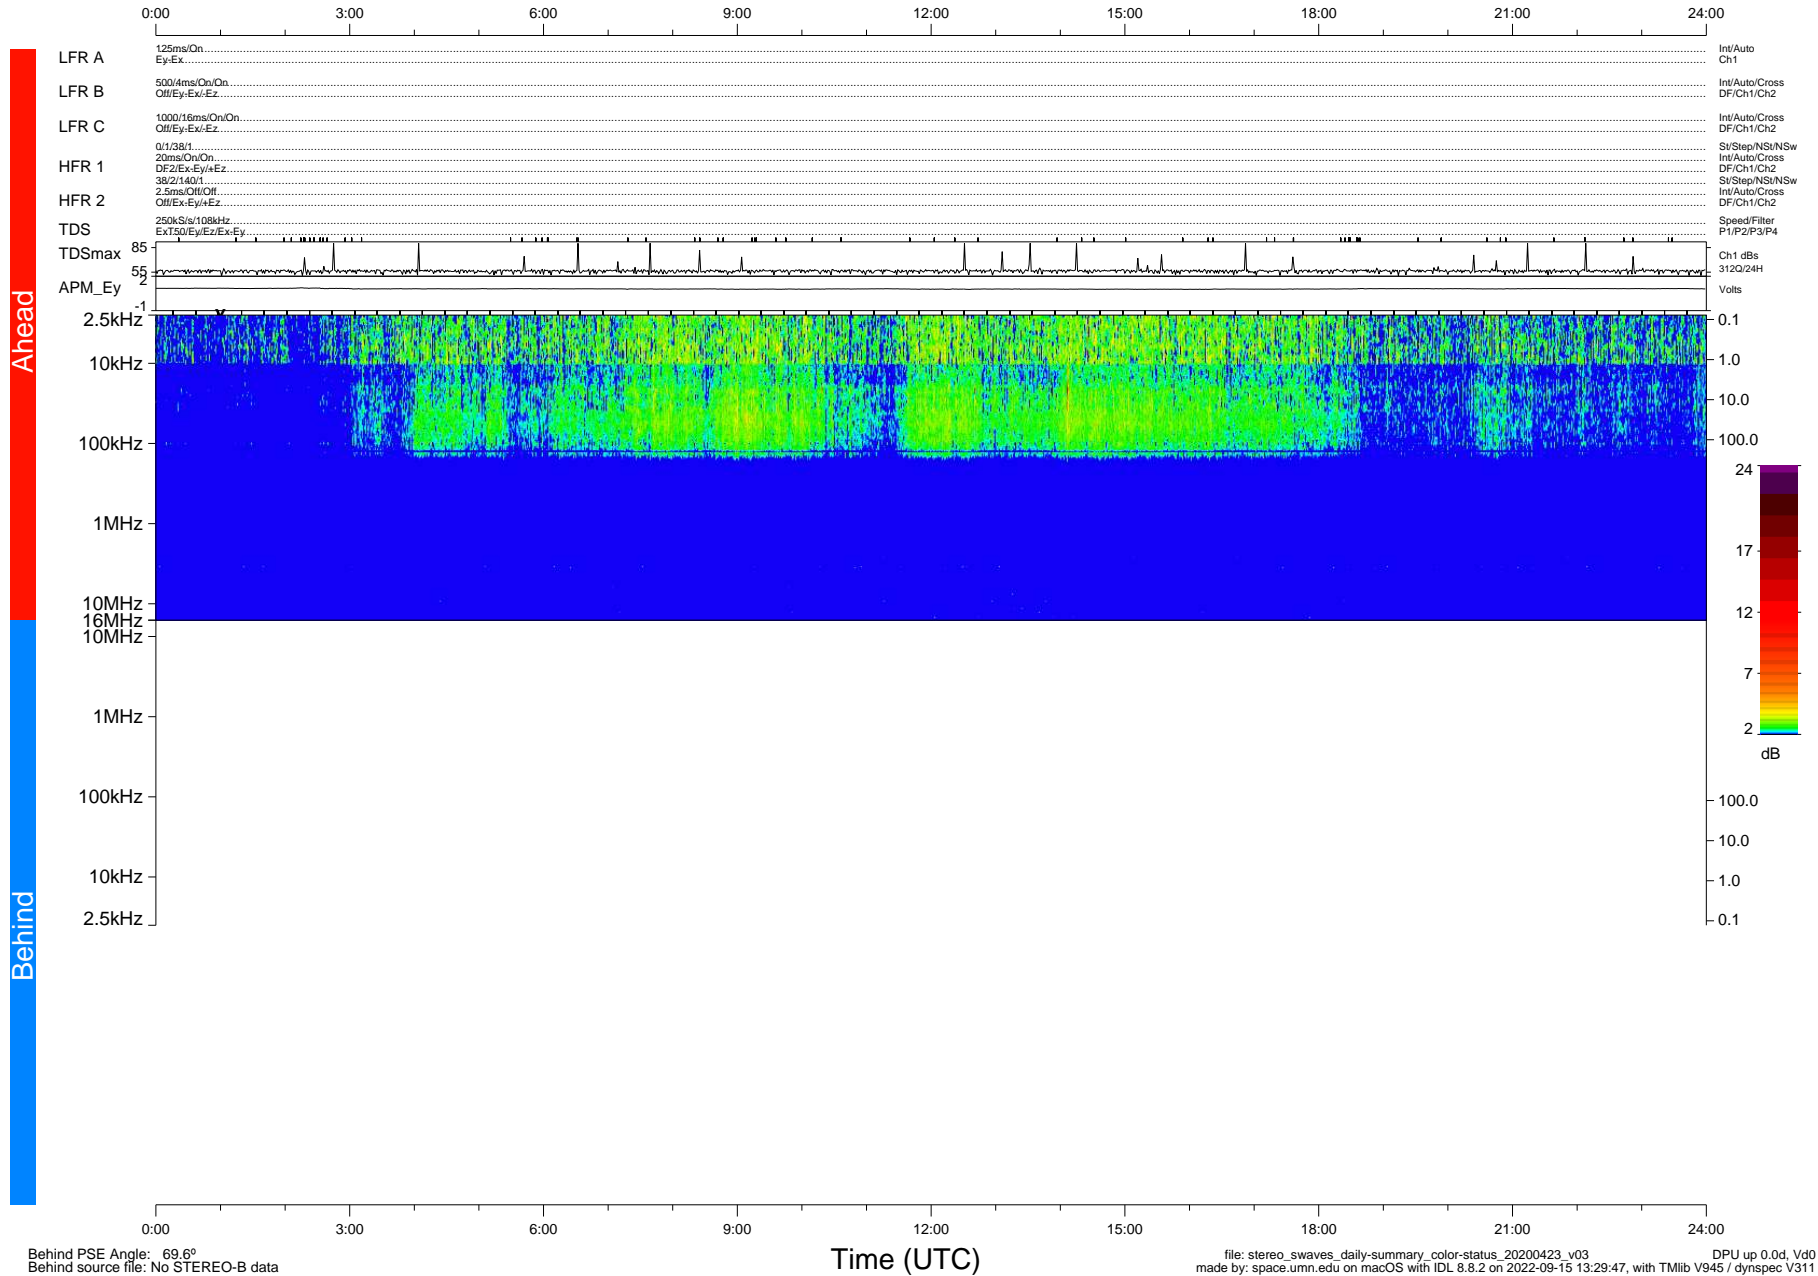

STEREO/WAVES Daily Summary - 23-Apr-2020 (DOY 114)

Ahead source file: swaves_ahead_2020_114_1_05.fin (Recovery: 100.0% HK, 100% Pkts)
 Ahead PSE Angle: -74.6°

DPU up 1751.9d, V412d32

Behind PSE Angle: 69.6°
 Behind source file: No STEREO-B data

file: stereo_swaves_daily-summary_color-status_20200423_v03
 made by: space.umn.edu on macOS with IDL 8.8.2 on 2022-09-15 13:29:47, with Tlib V945 / dynspec V311
 DPU up 0.0d, Vd0