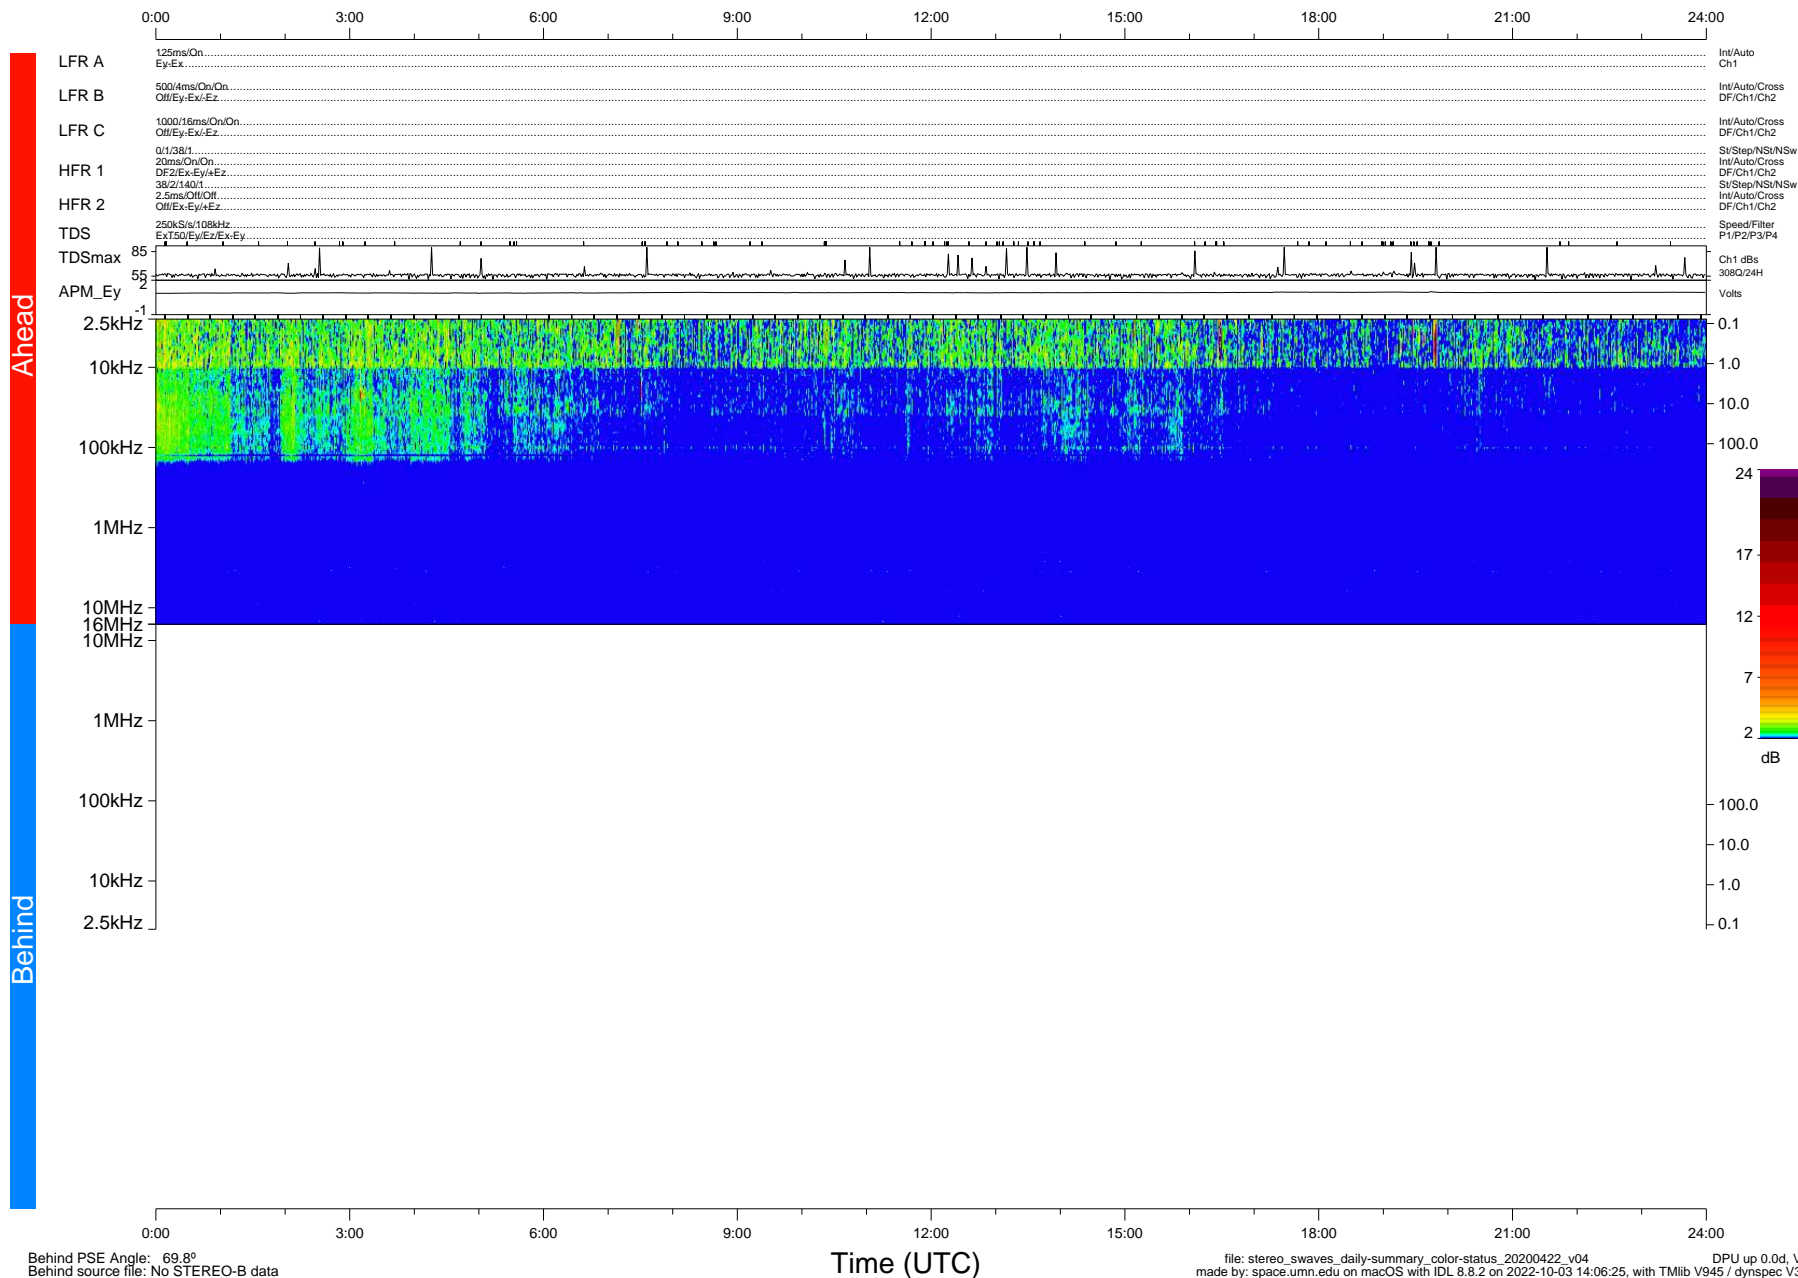

STEREO/WAVES Daily Summary - 22-Apr-2020 (DOY 113)

Ahead source file: swaves_ahead_2020_113_1_05.fin (Recovery: 100.0% HK, 100% Pkts)
Ahead PSE Angle: -74.7°

DPU up 1750.9d, V412d32

Behind PSE Angle: 69.8°
Behind source file: No STEREO-B data