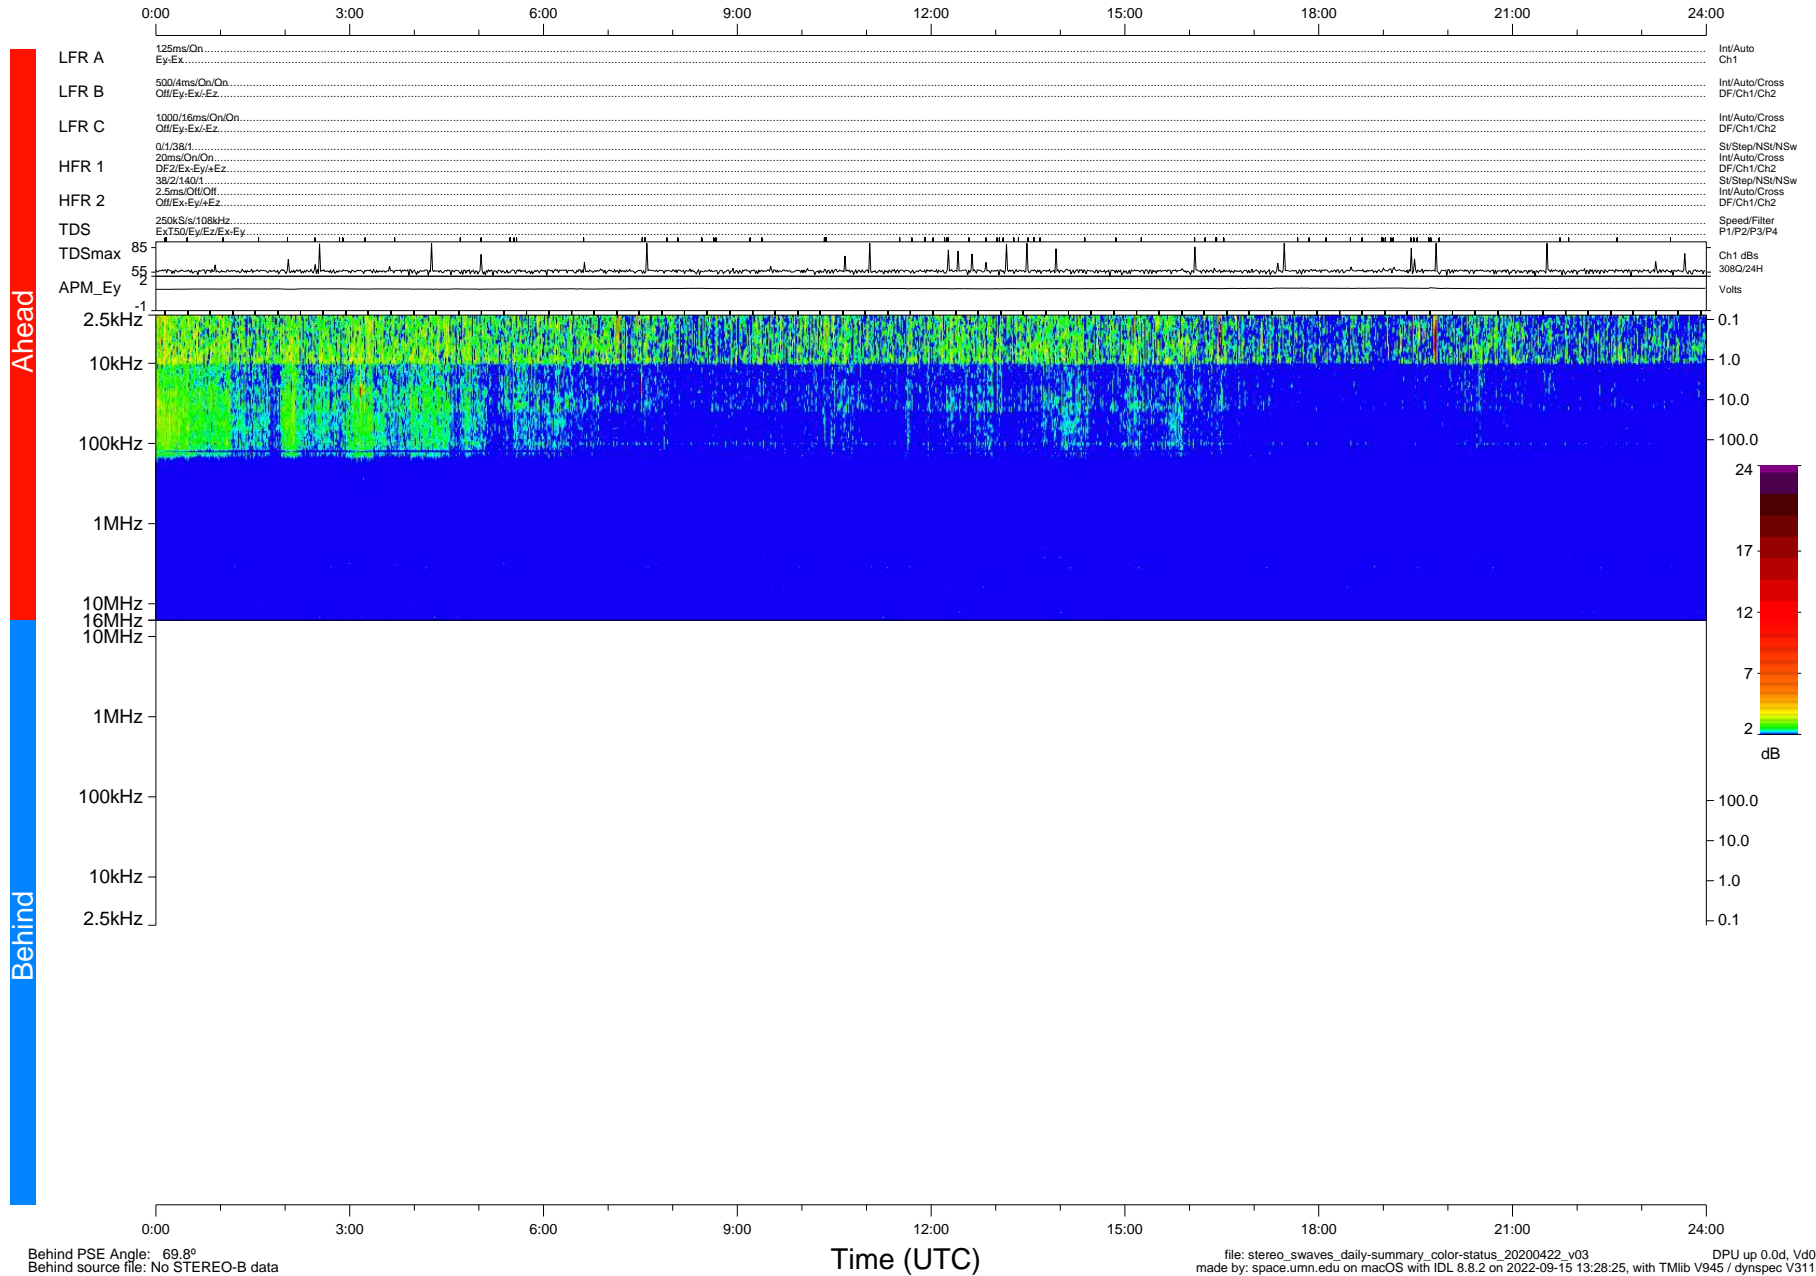

STEREO/WAVES Daily Summary - 22-Apr-2020 (DOY 113)

Ahead source file: swaves_ahead_2020_113_1_05.fin (Recovery: 100.0% HK, 100% Pkts)
 Ahead PSE Angle: -74.7°

DPU up 1750.9d, V412d32

Behind PSE Angle: 69.8°
 Behind source file: No STEREO-B data

Time (UTC)

file: stereo_swaves_daily-summary_color-status_20200422_v03 DPU up 0.0d, Vd0
 made by: space.umn.edu on macOS with IDL 8.8.2 on 2022-09-15 13:28:25, with Tlib V945 / dynspec V311