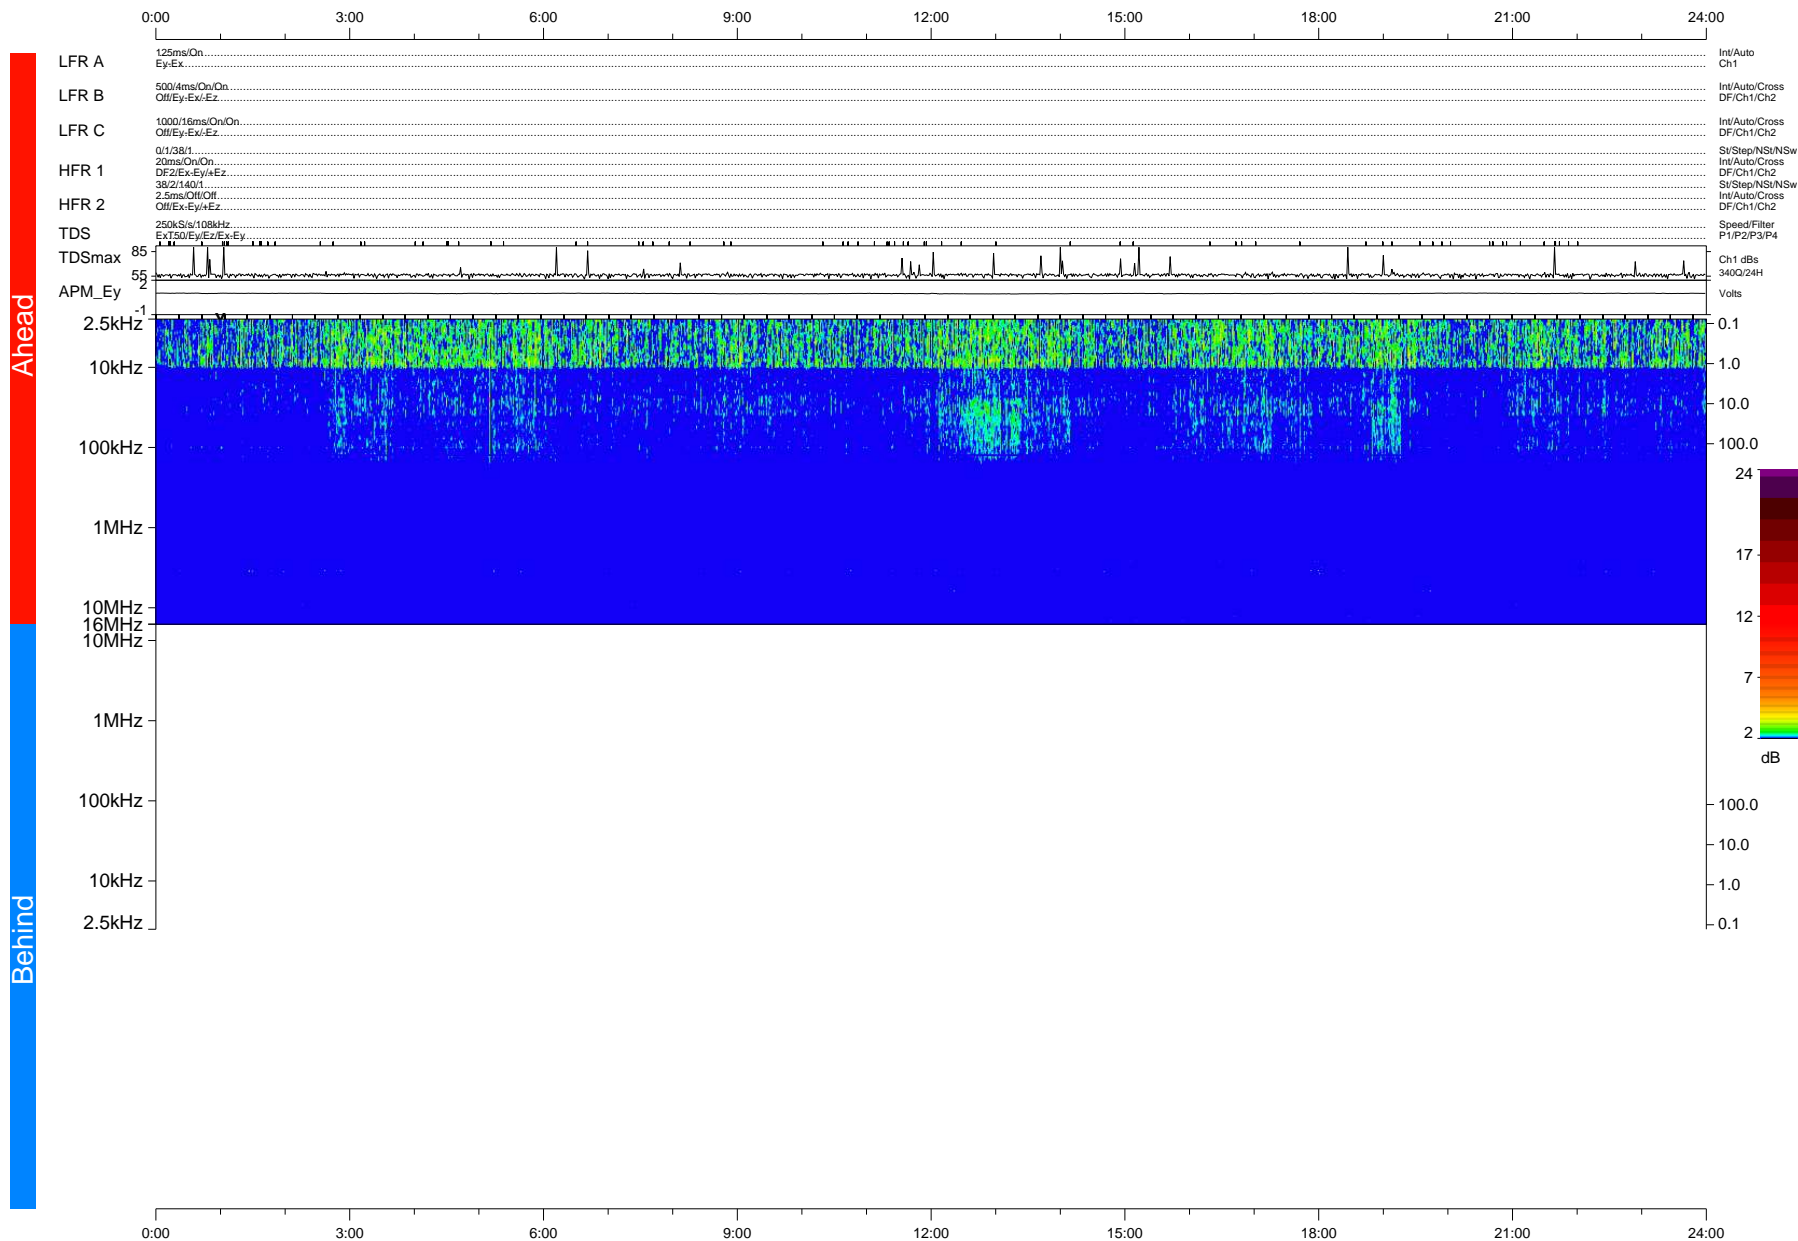

STEREO/WAVES Daily Summary - 21-Apr-2020 (DOY 112)

Ahead source file: swaves_ahead_2020_112_1_05.fin (Recovery: 100.0% HK, 105% Pkts)
Ahead PSE Angle: -74.8°

DPU up 1749.9d, V412d32

Behind PSE Angle: 69.8°
Behind source file: No STEREO-B data

Time (UTC)