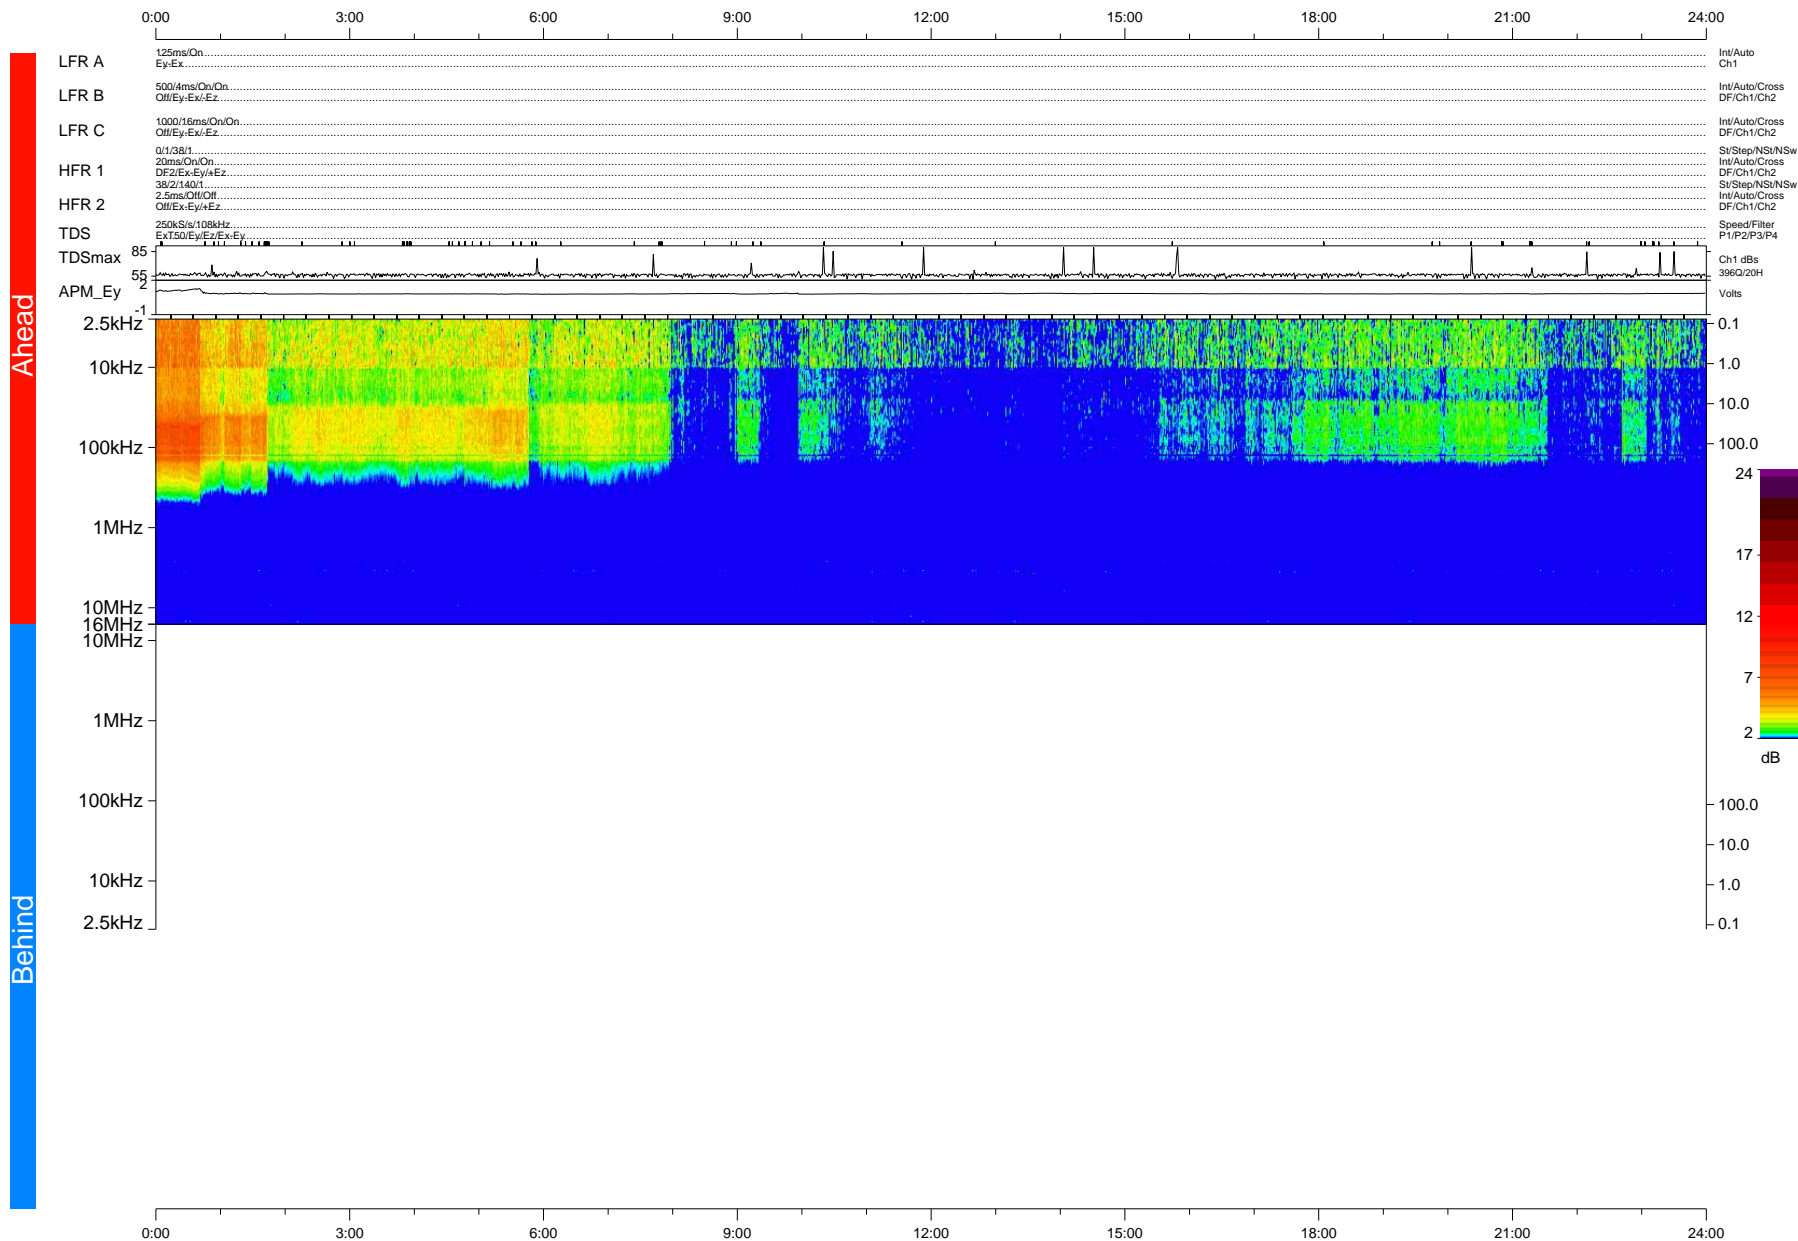

STEREO/WAVES Daily Summary - 20-Apr-2020 (DOY 111)

Ahead source file: swaves_ahead_2020_111_1_05.fin (Recovery: 100.0% HK, 112% Pkts)
Ahead PSE Angle: -74.8°

DPU up 1748.9d, V412d32

Behind PSE Angle: 70.0°
Behind source file: No STEREO-B data

Time (UTC)