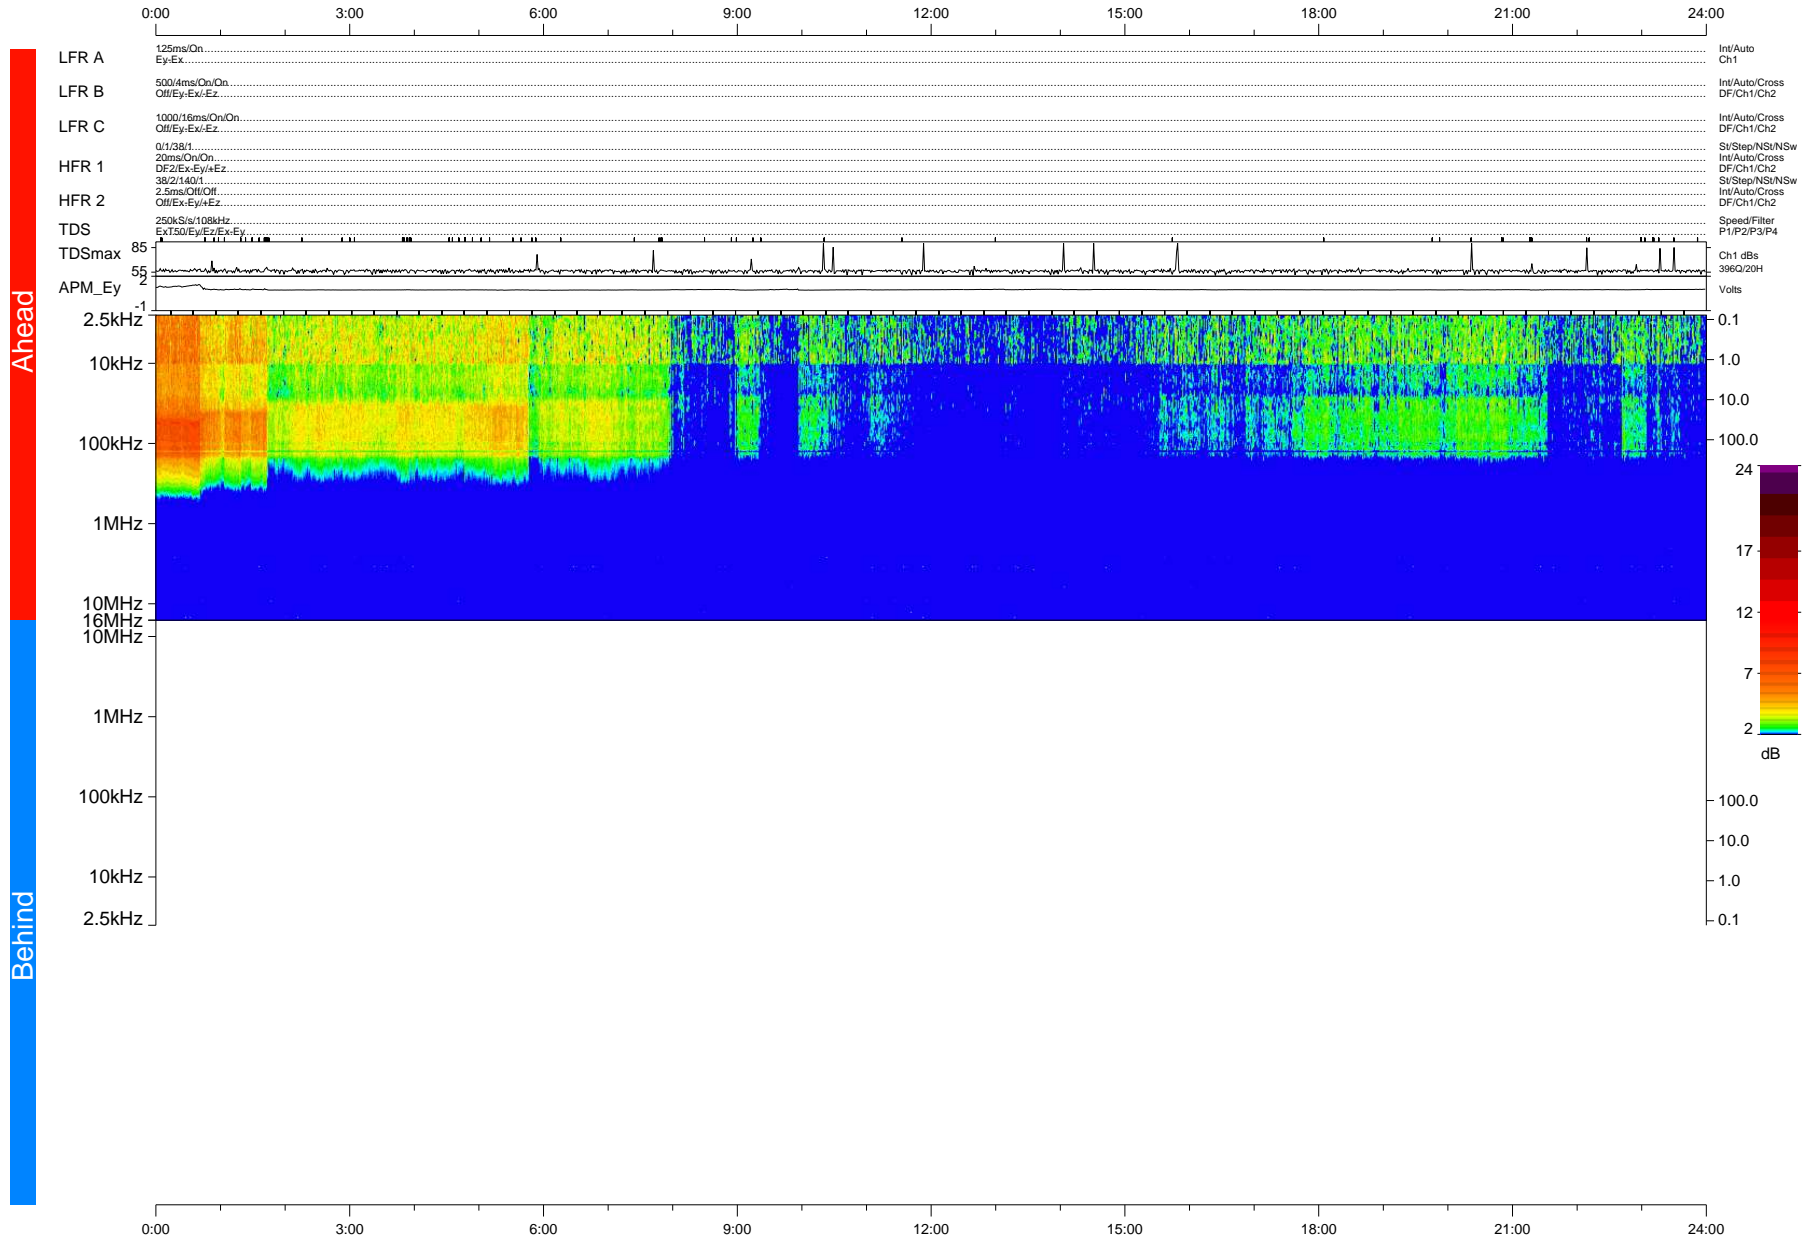

# STEREO/WAVES Daily Summary - 20-Apr-2020 (DOY 111)

Ahead source file: swaves\_ahead\_2020\_111\_1\_05.fin (Recovery: 100.0% HK, 112% Pkts)  
 Ahead PSE Angle: -74.8°

DPU up 1748.9d, V412d32

Behind PSE Angle: 70.0°  
 Behind source file: No STEREO-B data

Time (UTC)

file: stereo\_swaves\_daily-summary\_color-status\_20200420\_v03 DPU up 0.0d, Vd0  
 made by: space.umn.edu on macOS with IDL 8.8.2 on 2022-09-15 13:25:41, with Tlib V945 / dynspec V311