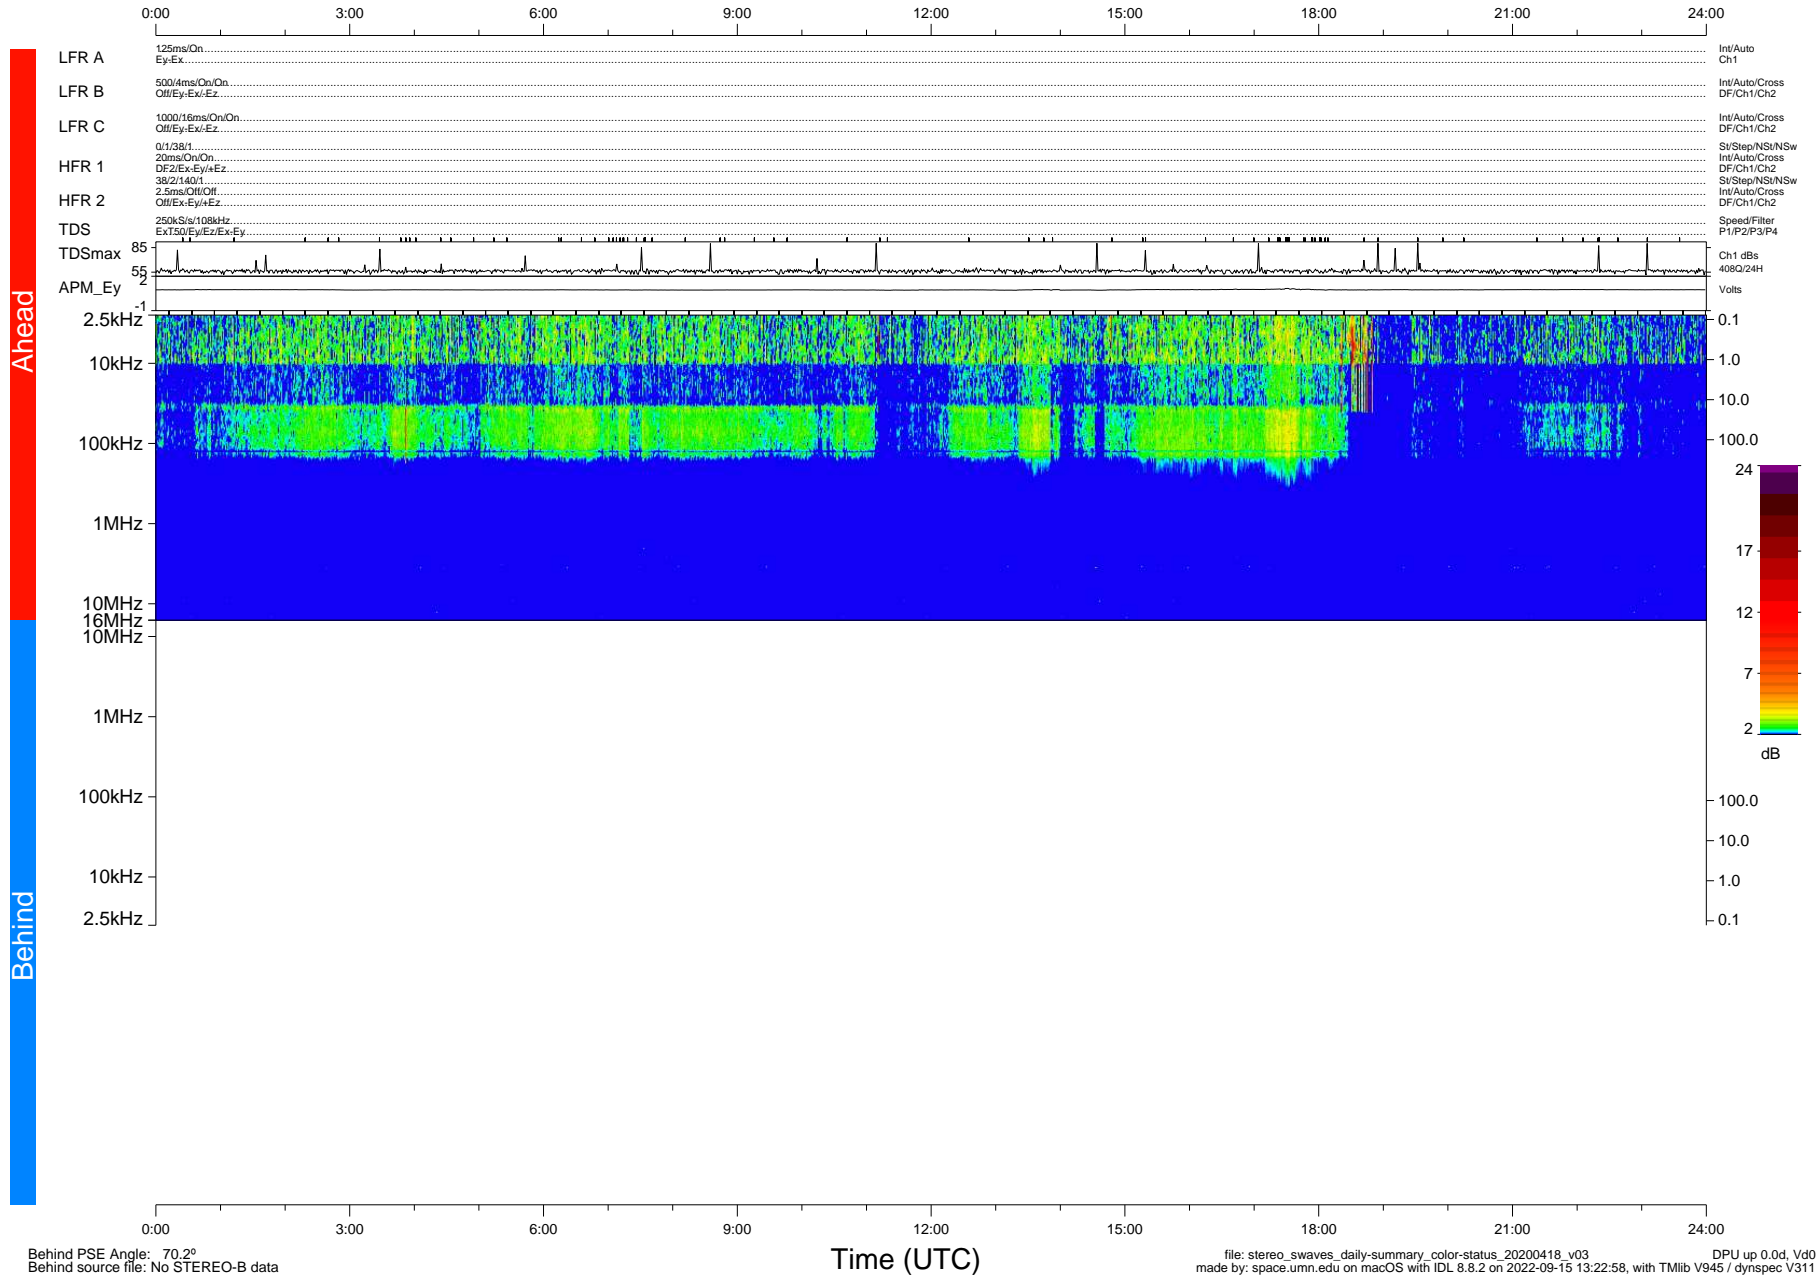

# STEREO/WAVES Daily Summary - 18-Apr-2020 (DOY 109)

Ahead source file: swaves\_ahead\_2020\_109\_1\_05.fin (Recovery: 100.0% HK, 115% Pkts)  
 Ahead PSE Angle: -74.9°

DPU up 1746.9d, V412d32

Behind PSE Angle: 70.2°  
 Behind source file: No STEREO-B data

file: stereo\_swaves\_daily-summary\_color-status\_20200418\_v03  
 made by: space.umn.edu on macOS with IDL 8.8.2 on 2022-09-15 13:22:58, with Tlib V945 / dynspec V311  
 DPU up 0.0d, Vd0