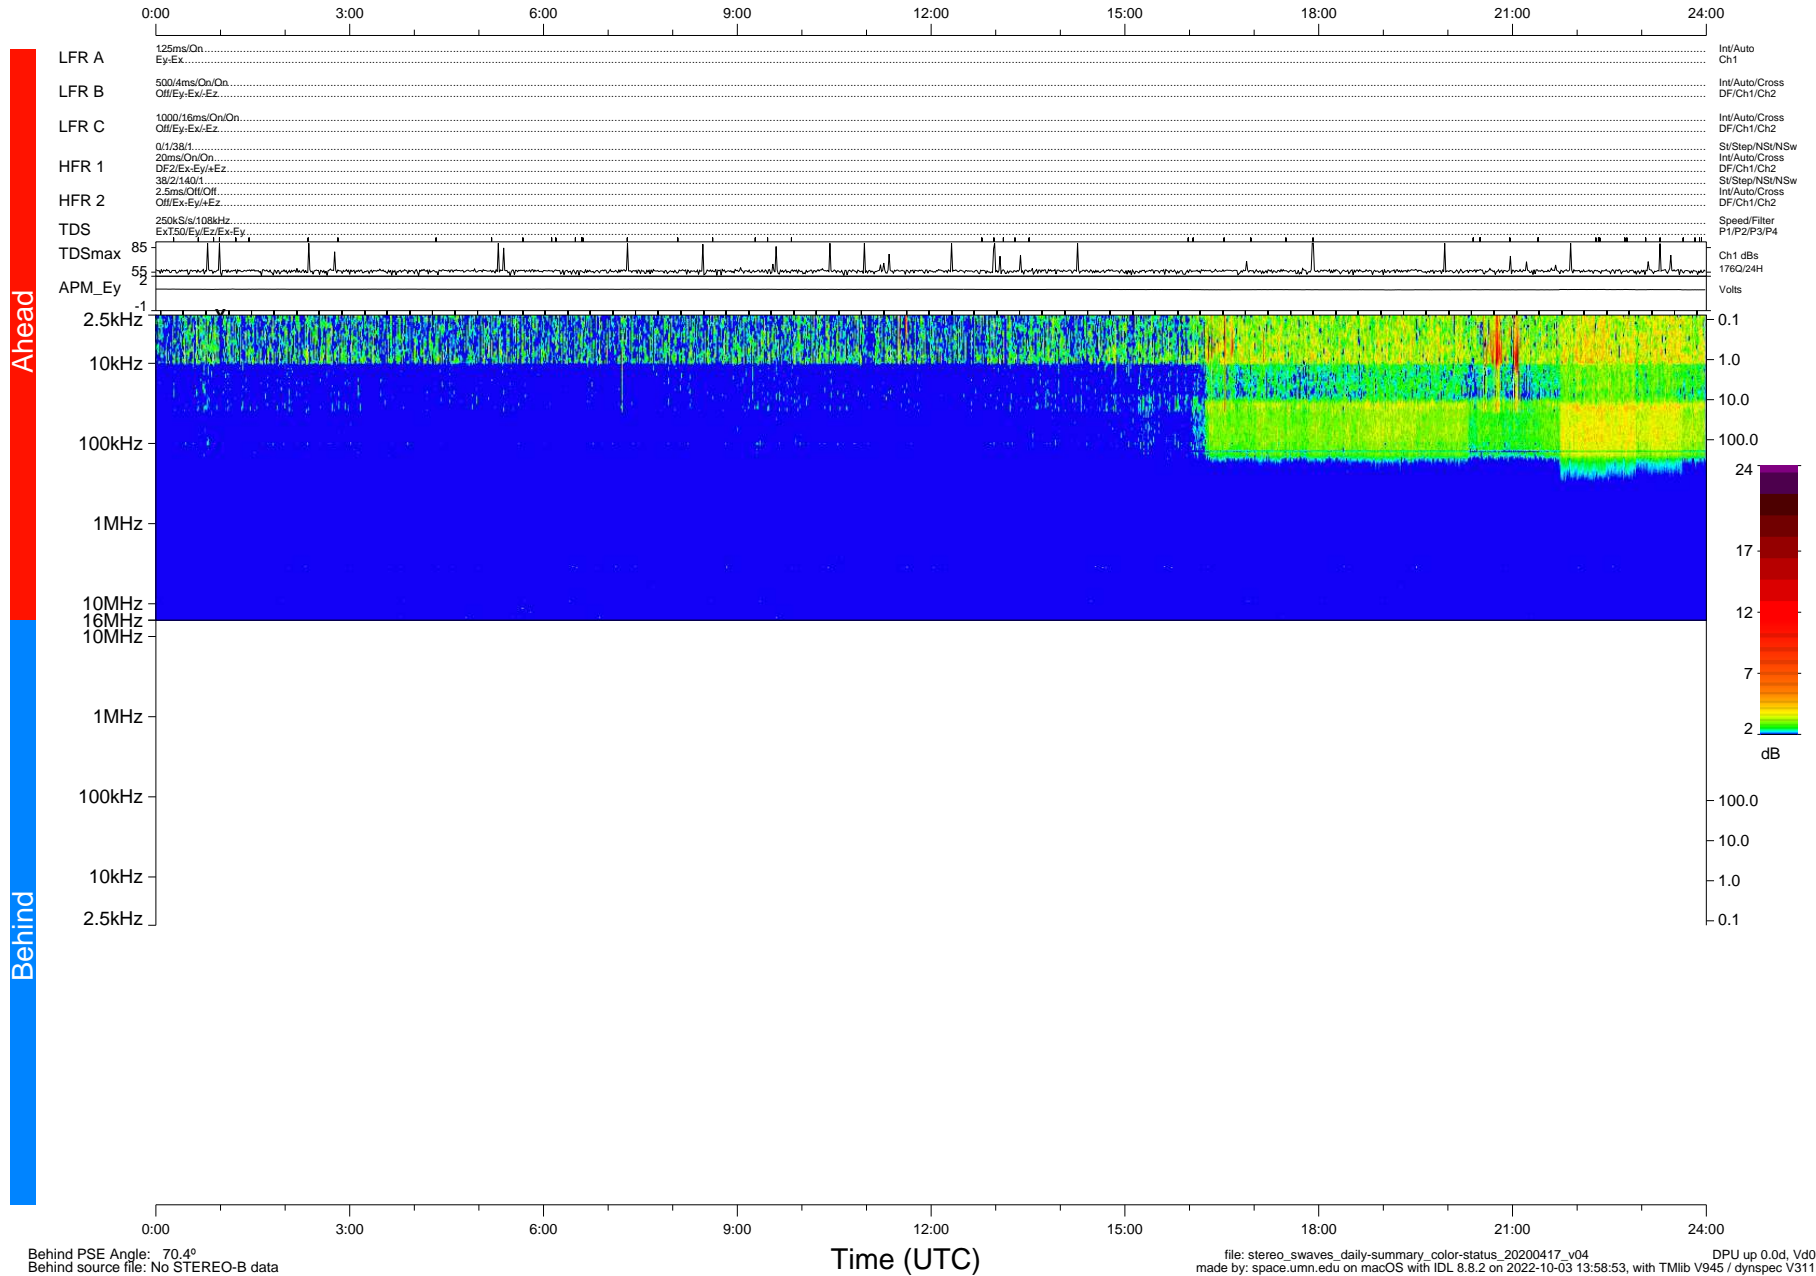

STEREO/WAVES Daily Summary - 17-Apr-2020 (DOY 108)

Ahead source file: swaves_ahead_2020_108_1_05.fin (Recovery: 100.0% HK, 81% Pkts)
 Ahead PSE Angle: -74.9°

DPU up 1745.9d, V412d32

Behind PSE Angle: 70.4°
 Behind source file: No STEREO-B data