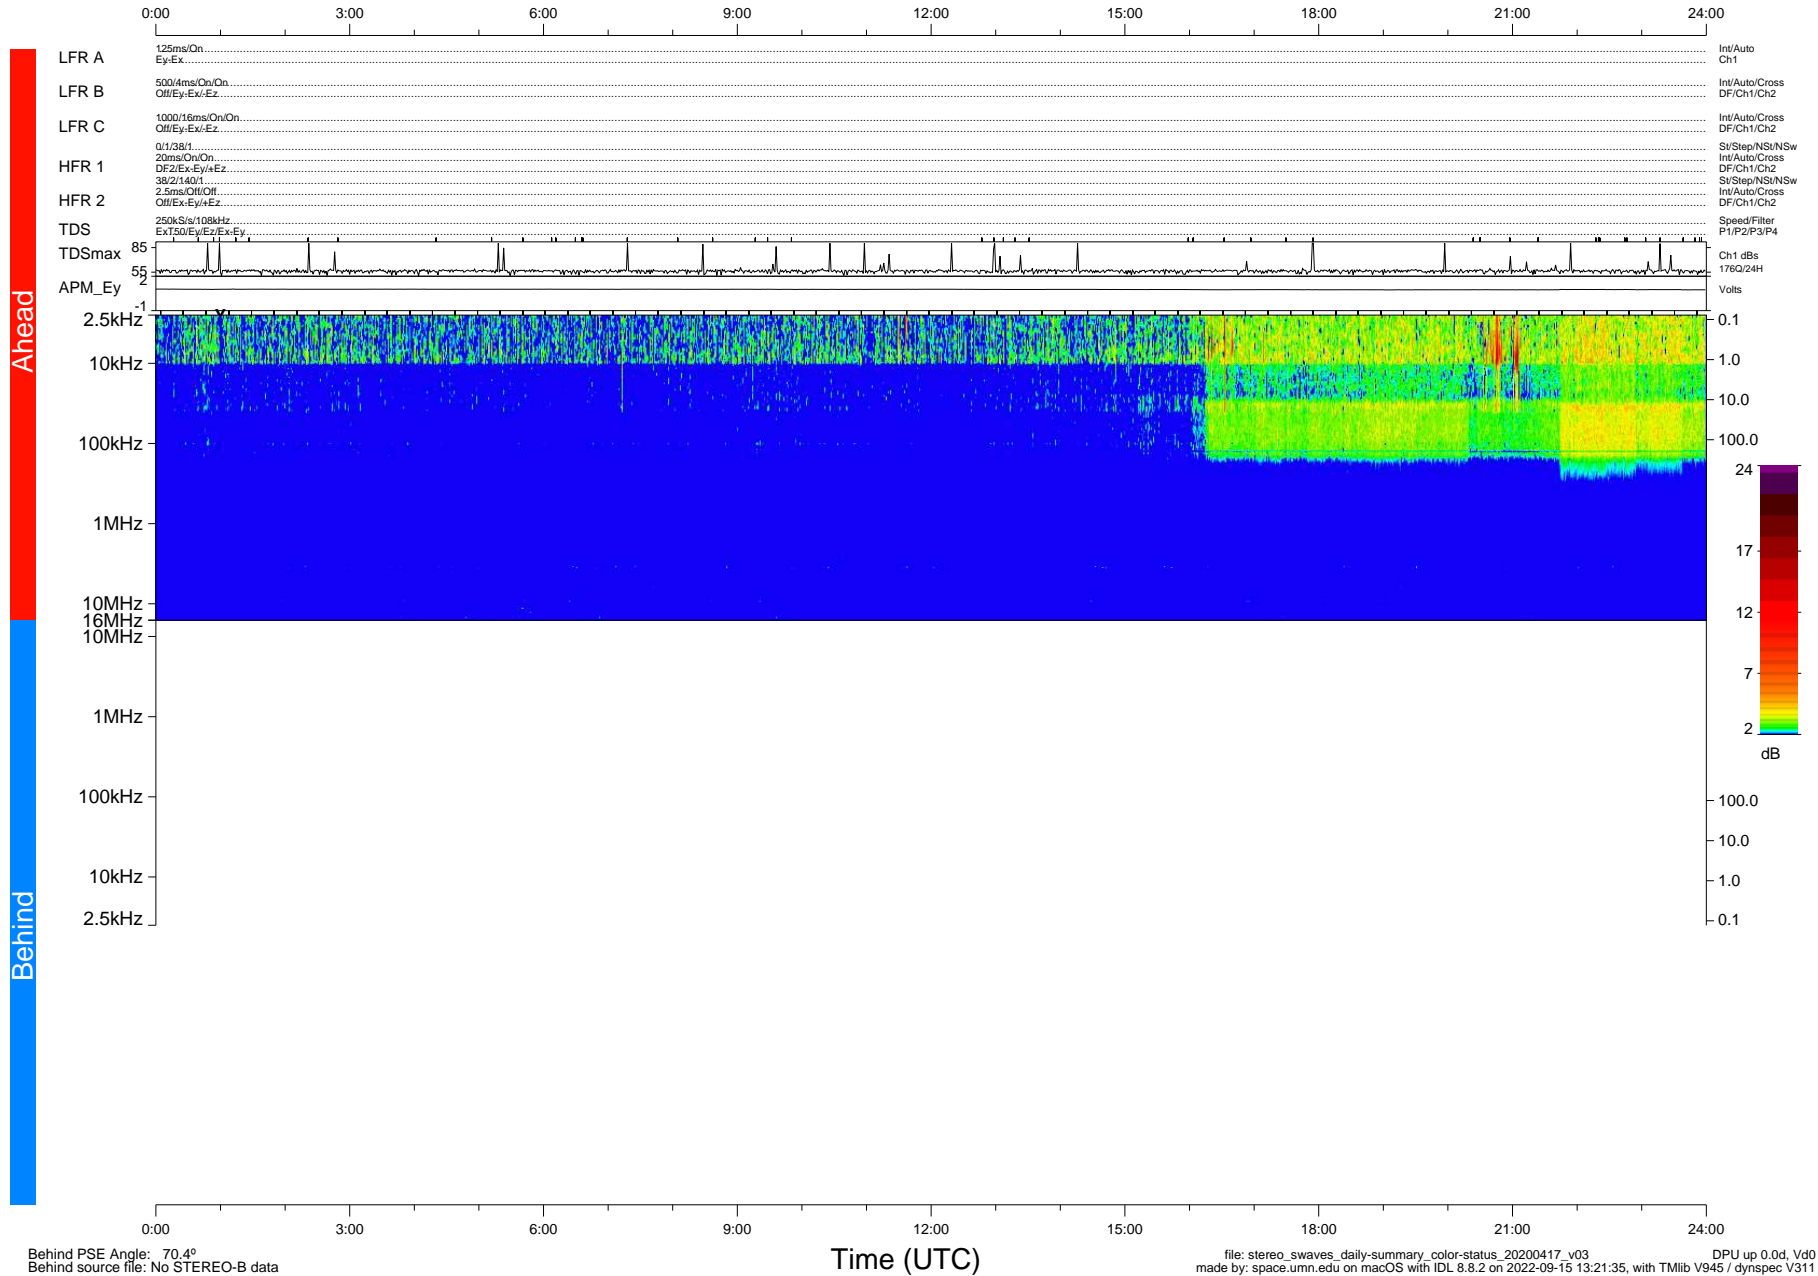

STEREO/WAVES Daily Summary - 17-Apr-2020 (DOY 108)

Ahead source file: swaves_ahead_2020_108_1_05.fin (Recovery: 100.0% HK, 81% Pkts)
 Ahead PSE Angle: -74.9°

DPU up 1745.9d, V412d32

Behind PSE Angle: 70.4°
 Behind source file: No STEREO-B data

file: stereo_swaves_daily-summary_color-status_20200417_v03 DPU up 0.0d, Vd0
 made by: space.umn.edu on macOS with IDL 8.8.2 on 2022-09-15 13:21:35, with Tlib V945 / dynspec V311