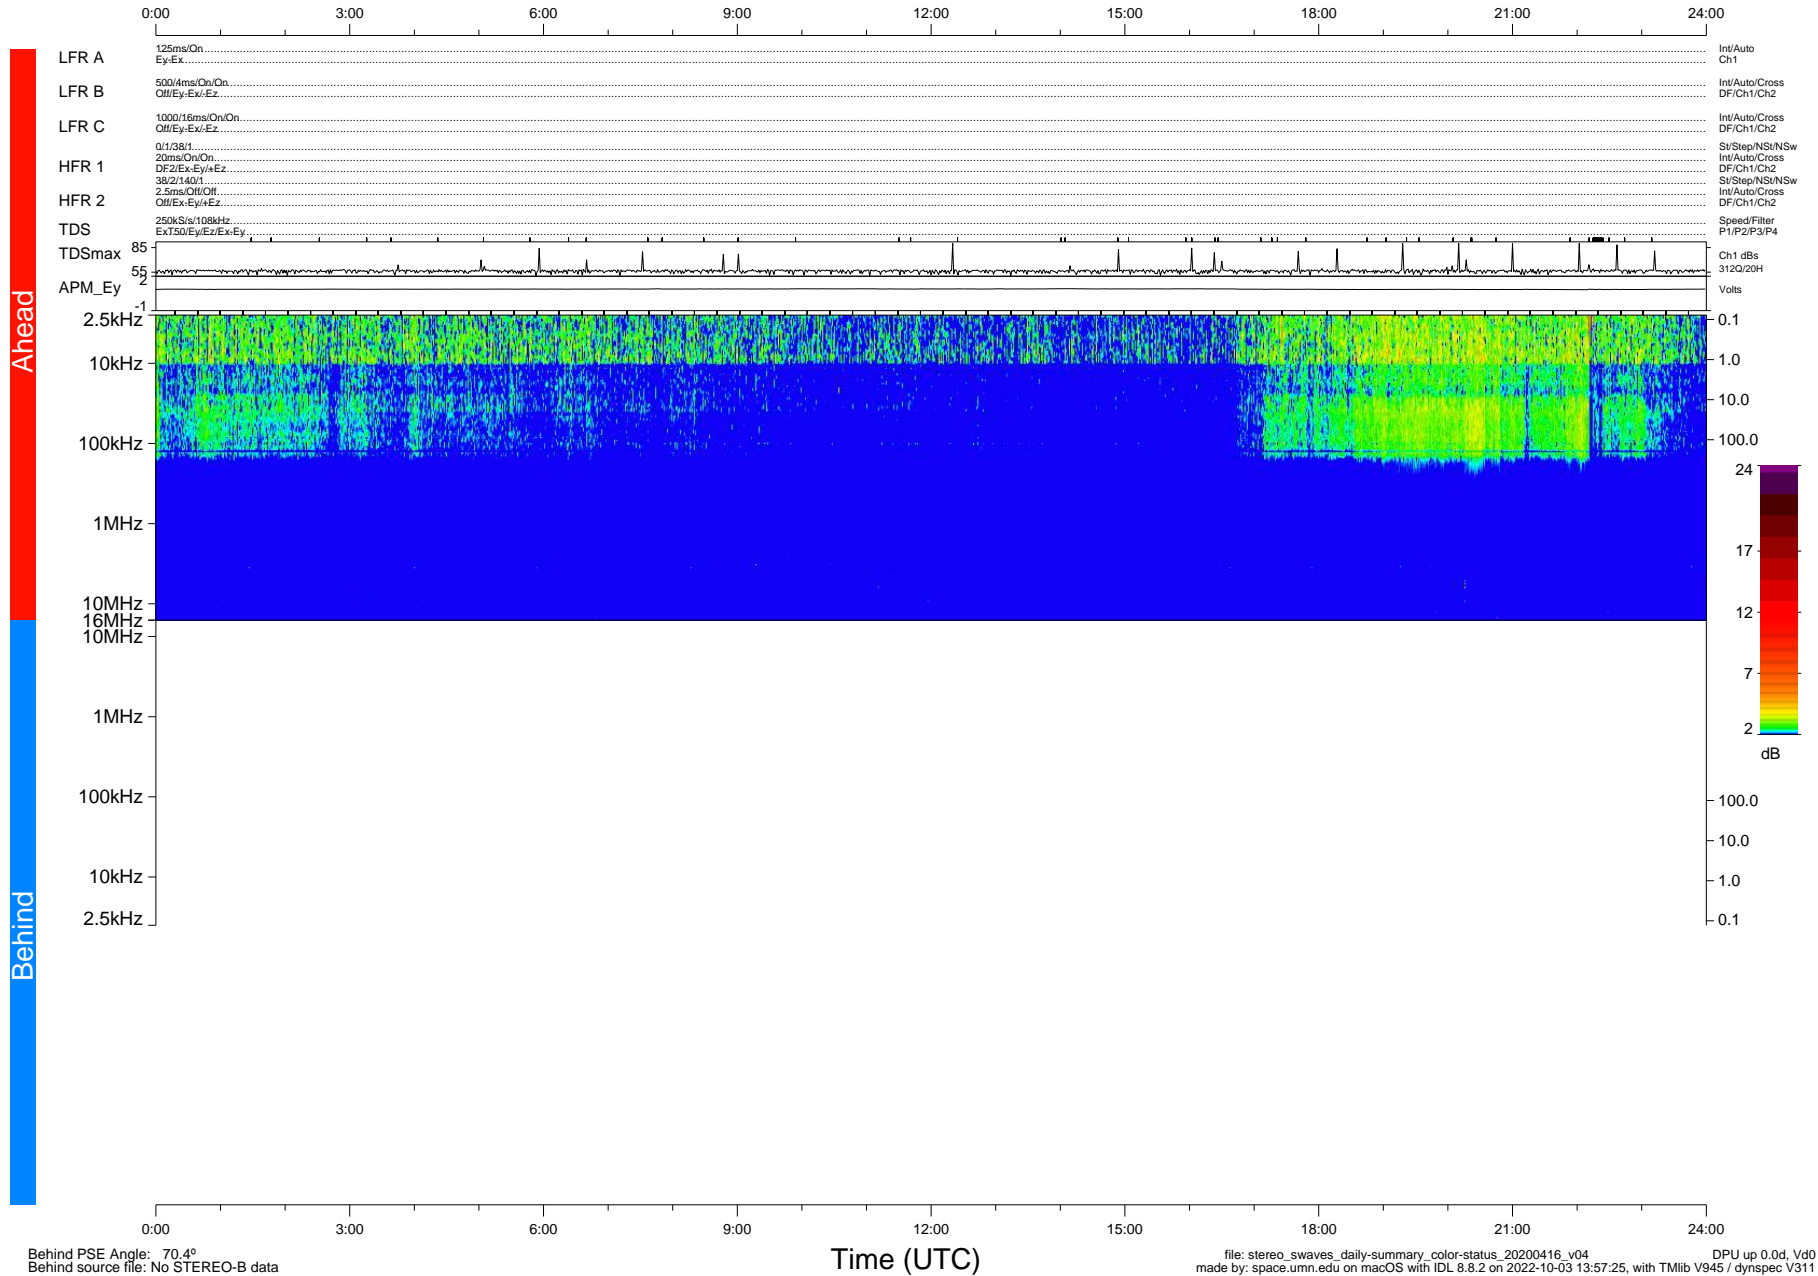

STEREO/WAVES Daily Summary - 16-Apr-2020 (DOY 107)

Ahead source file: swaves_ahead_2020_107_1_05.fin (Recovery: 100.0% HK, 100% Pkts)
 Ahead PSE Angle: -75.1°

DPU up 1744.9d, V412d32

Behind PSE Angle: 70.4°
 Behind source file: No STEREO-B data

file: stereo_swaves_daily-summary_color-status_20200416_v04
 made by: space.umn.edu on macOS with IDL 8.8.2 on 2022-10-03 13:57:25, with TLib V945 / dynspec V311
 DPU up 0.0d, Vd0