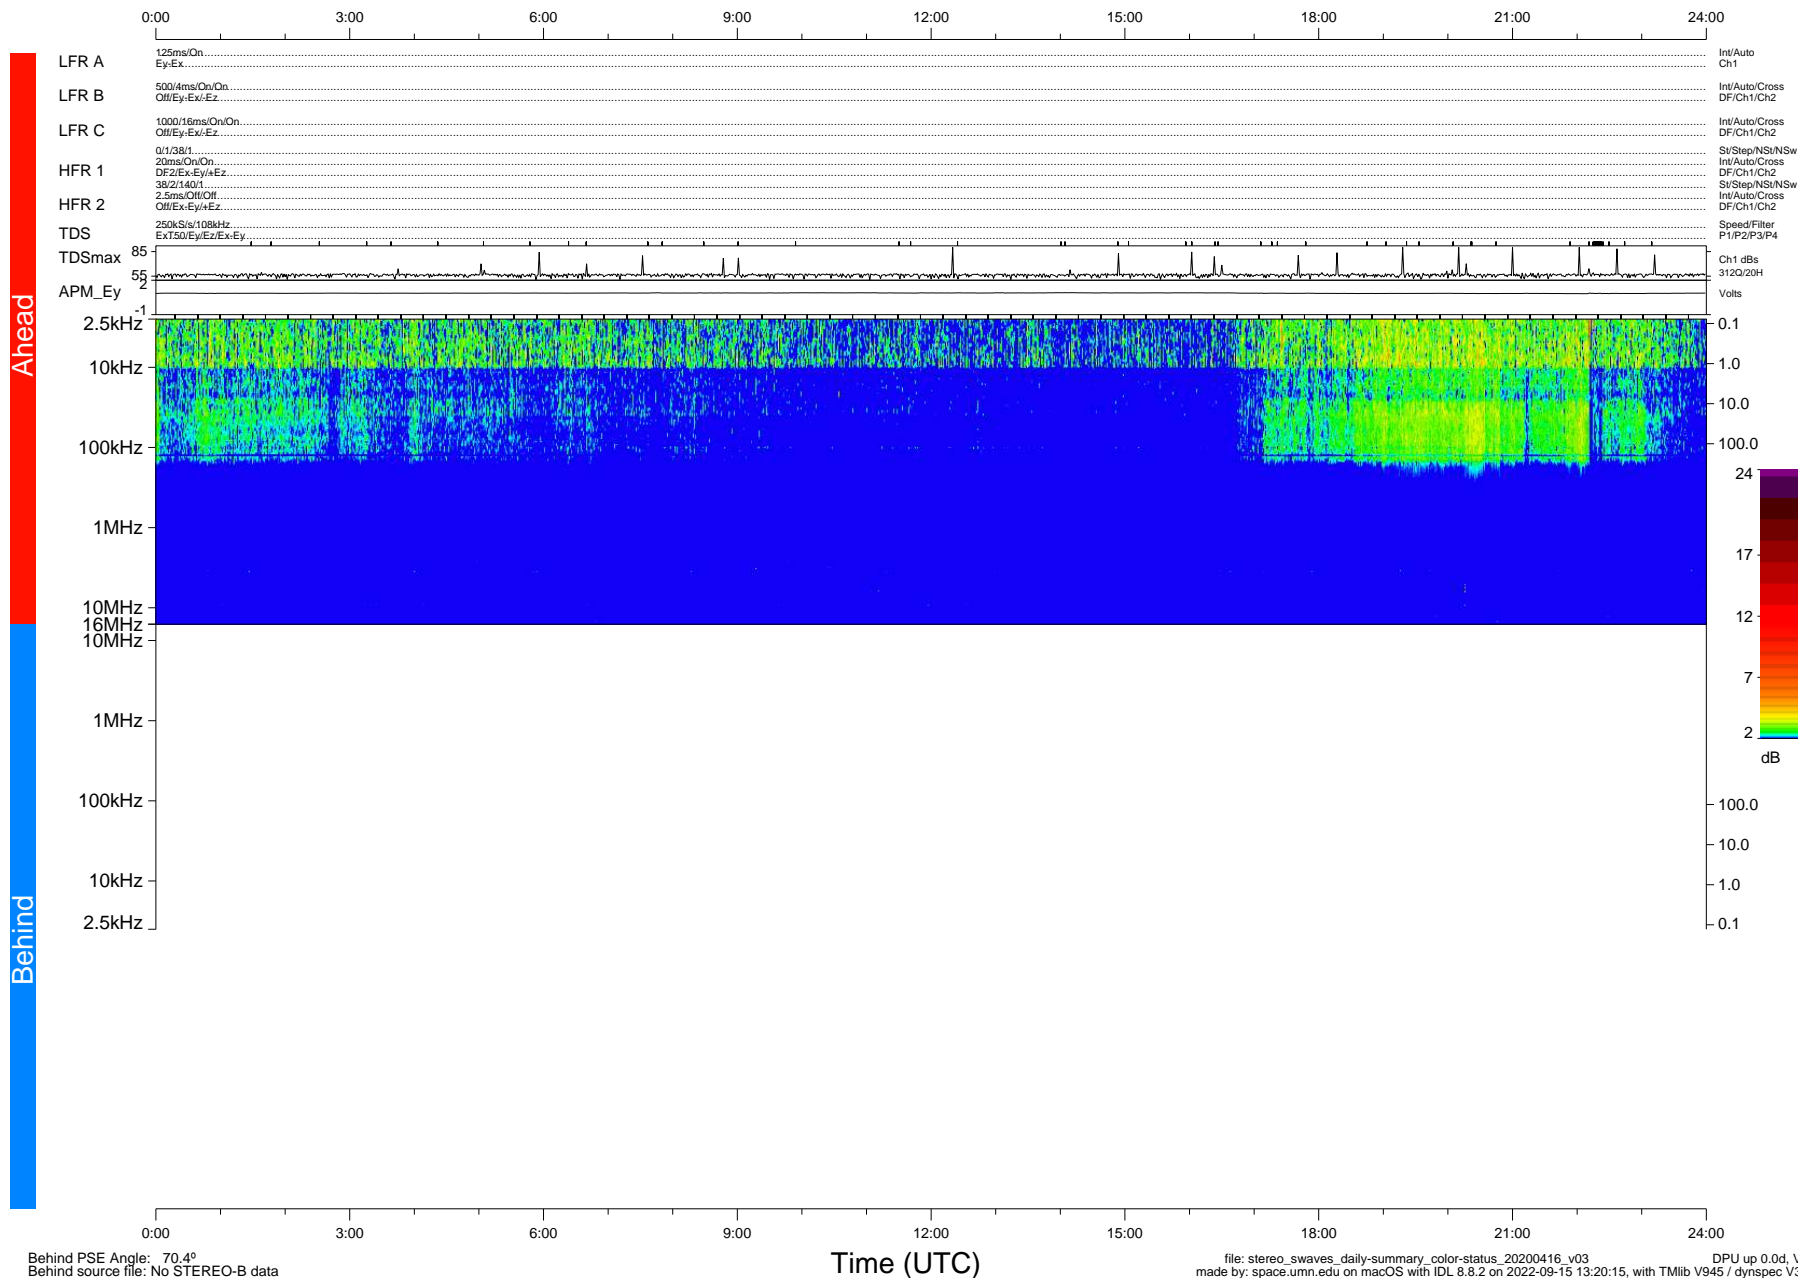

STEREO/WAVES Daily Summary - 16-Apr-2020 (DOY 107)

Ahead source file: swaves_ahead_2020_107_1_05.fin (Recovery: 100.0% HK, 100% Pkts)
Ahead PSE Angle: -75.1°

DPU up 1744.9d, V412d32

Behind PSE Angle: 70.4°
Behind source file: No STEREO-B data