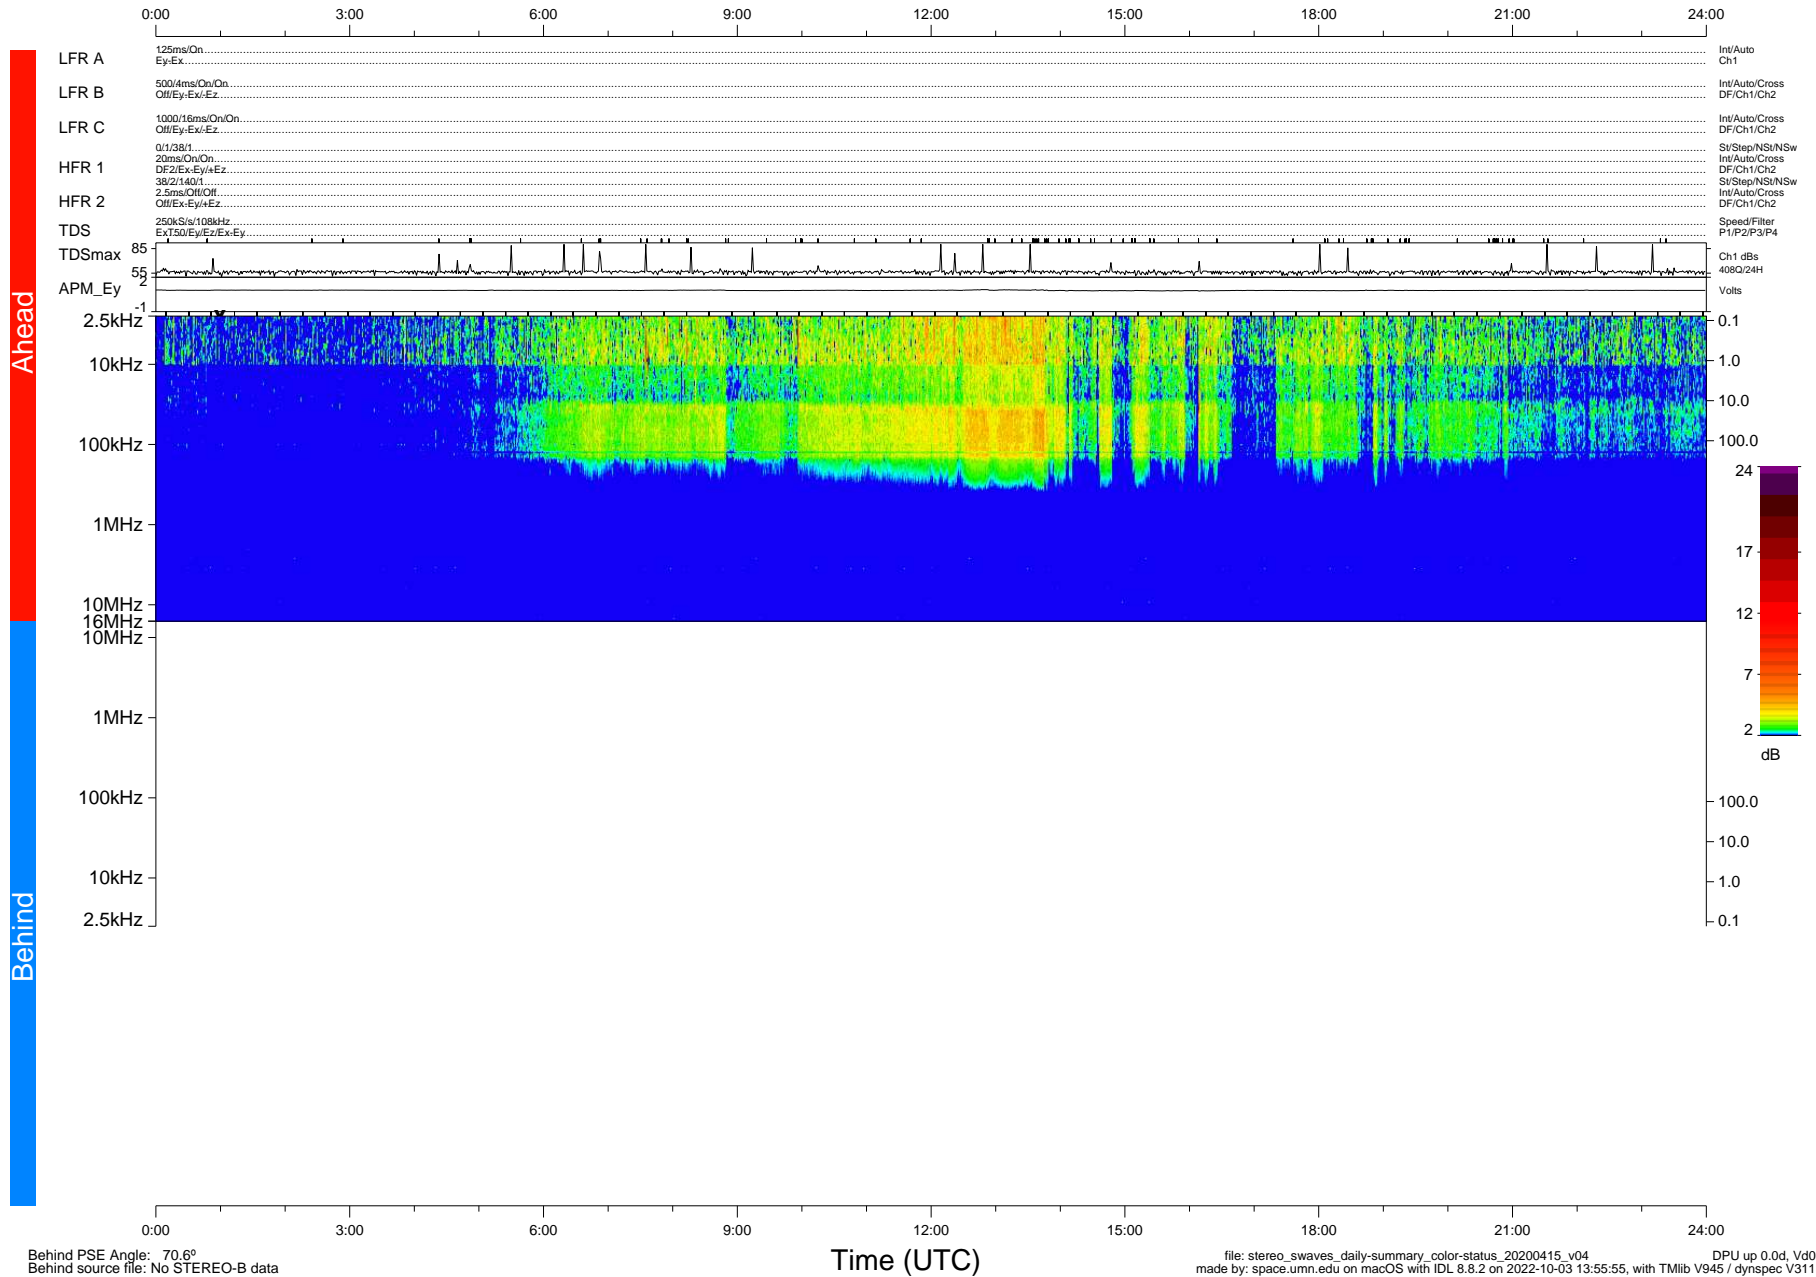

# STEREO/WAVES Daily Summary - 15-Apr-2020 (DOY 106)

Ahead source file: swaves\_ahead\_2020\_106\_1\_05.fin (Recovery: 100.0% HK, 115% Pkts)  
 Ahead PSE Angle: -75.1°

DPU up 1743.9d, V412d32

Behind PSE Angle: 70.6°  
 Behind source file: No STEREO-B data

file: stereo\_swaves\_daily-summary\_color-status\_20200415\_v04 DPU up 0.0d, Vd0  
 made by: space.umn.edu on macOS with IDL 8.8.2 on 2022-10-03 13:55:55, with Tlib V945 / dynspec V311