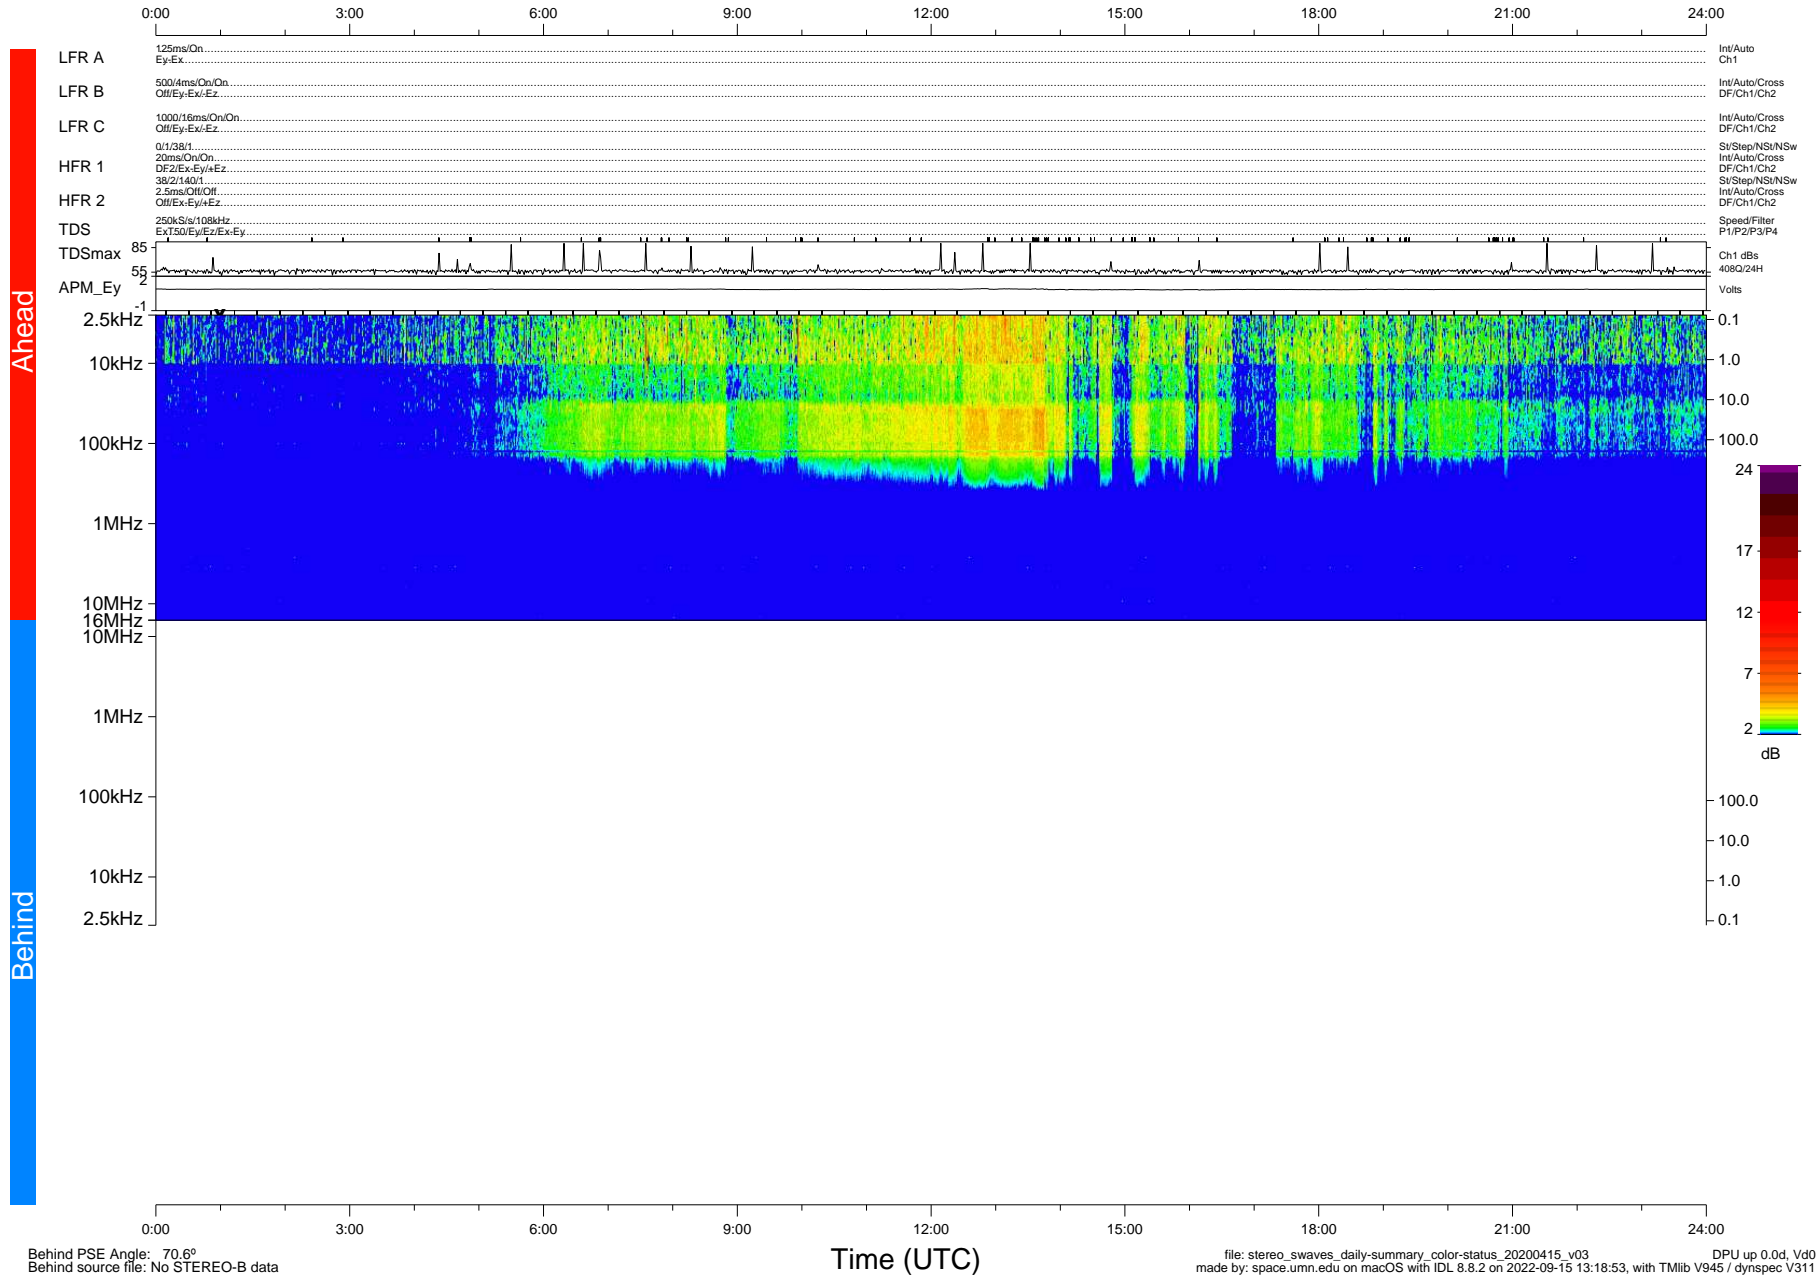

STEREO/WAVES Daily Summary - 15-Apr-2020 (DOY 106)

Ahead source file: swaves_ahead_2020_106_1_05.fin (Recovery: 100.0% HK, 115% Pkts)
 Ahead PSE Angle: -75.1°

DPU up 1743.9d, V412d32

Behind PSE Angle: 70.6°
 Behind source file: No STEREO-B data

Time (UTC)

file: stereo_swaves_daily-summary_color-status_20200415_v03 DPU up 0.0d, Vd0
 made by: space.umn.edu on macOS with IDL 8.8.2 on 2022-09-15 13:18:53, with Tlib V945 / dynspec V311