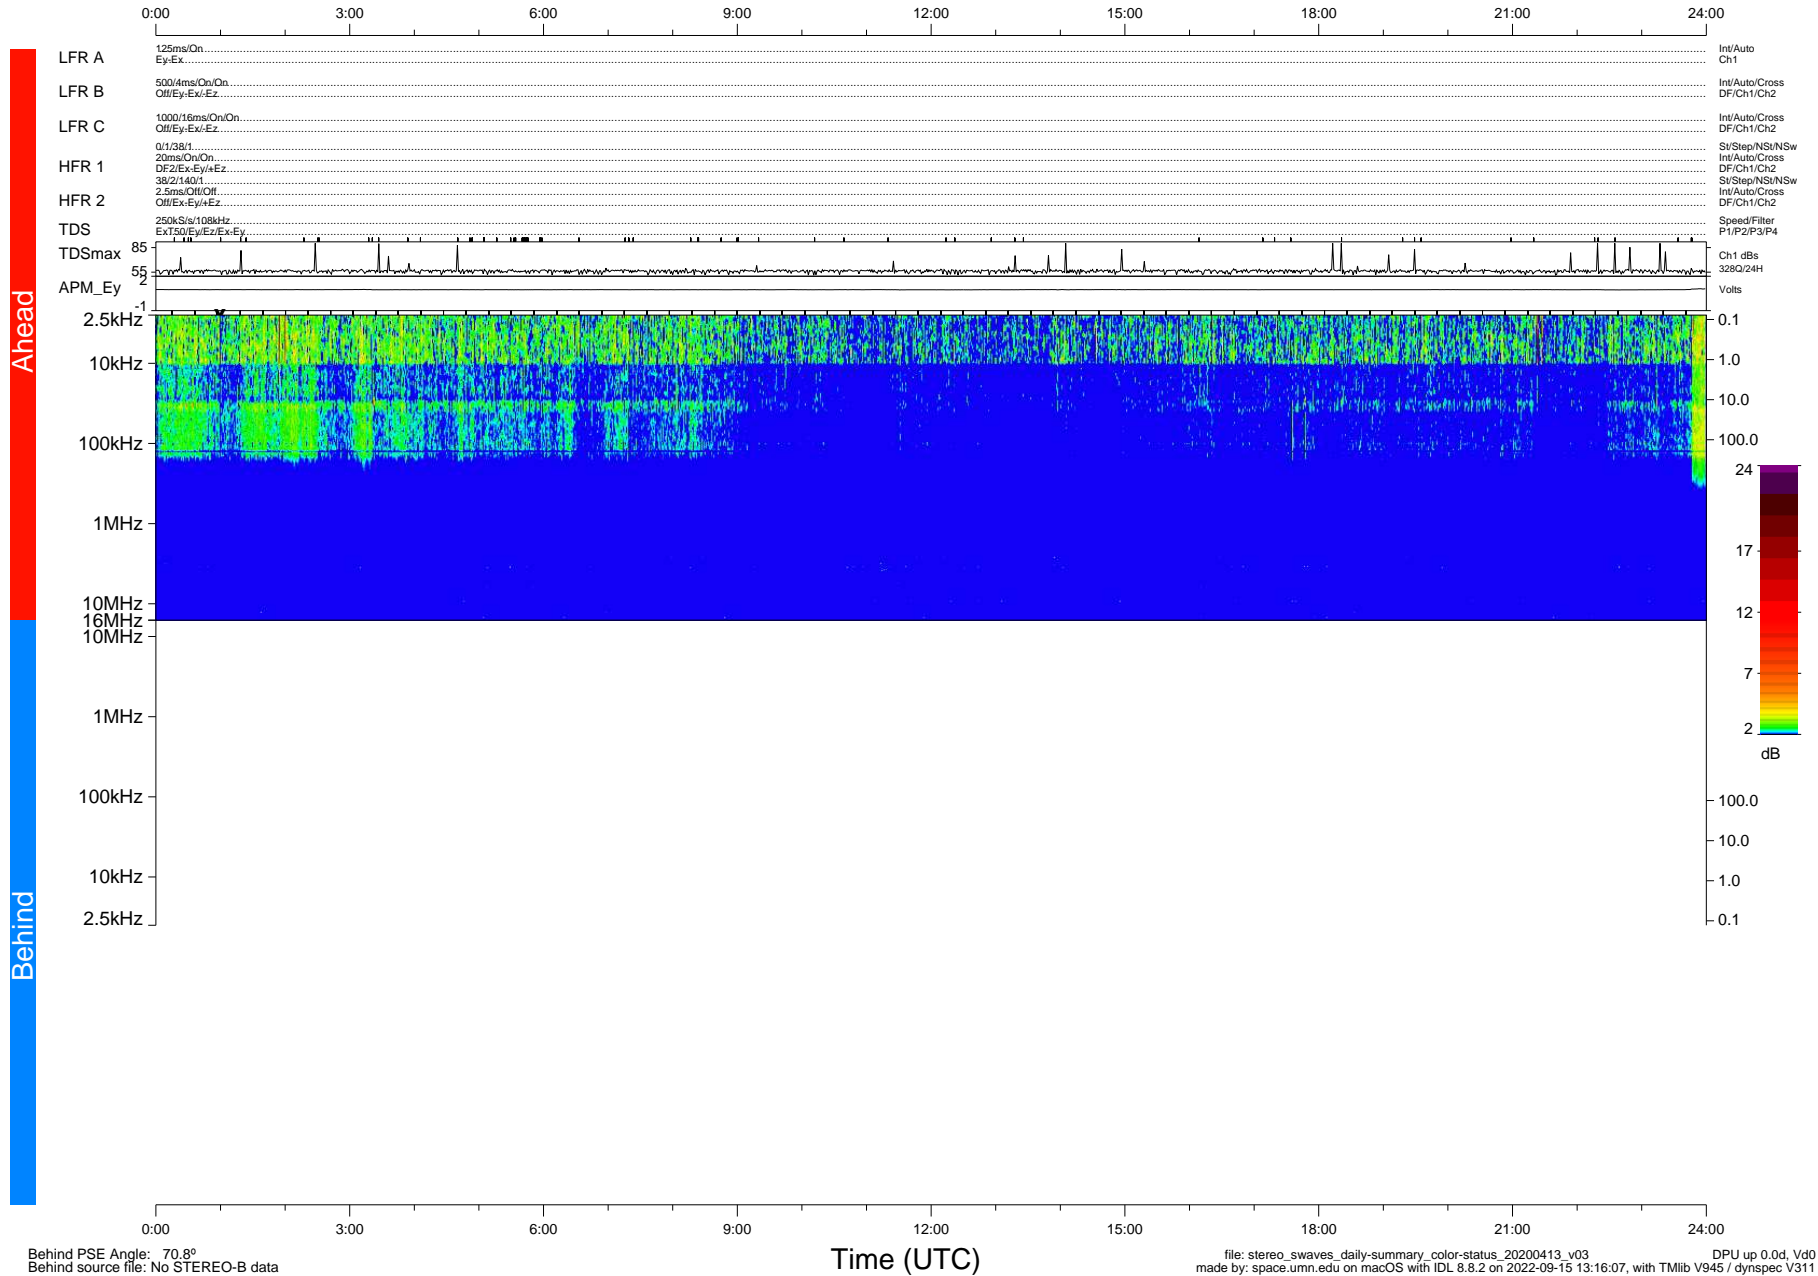

# STEREO/WAVES Daily Summary - 13-Apr-2020 (DOY 104)

Ahead source file: swaves\_ahead\_2020\_104\_1\_05.fin (Recovery: 100.0% HK, 103% Pkts)  
 Ahead PSE Angle: -75.2°

DPU up 1741.9d, V412d32

Behind PSE Angle: 70.8°  
 Behind source file: No STEREO-B data

file: stereo\_swaves\_daily-summary\_color-status\_20200413\_v03  
 made by: space.umn.edu on macOS with IDL 8.8.2 on 2022-09-15 13:16:07, with Tlib V945 / dynspec V311  
 DPU up 0.0d, Vd0