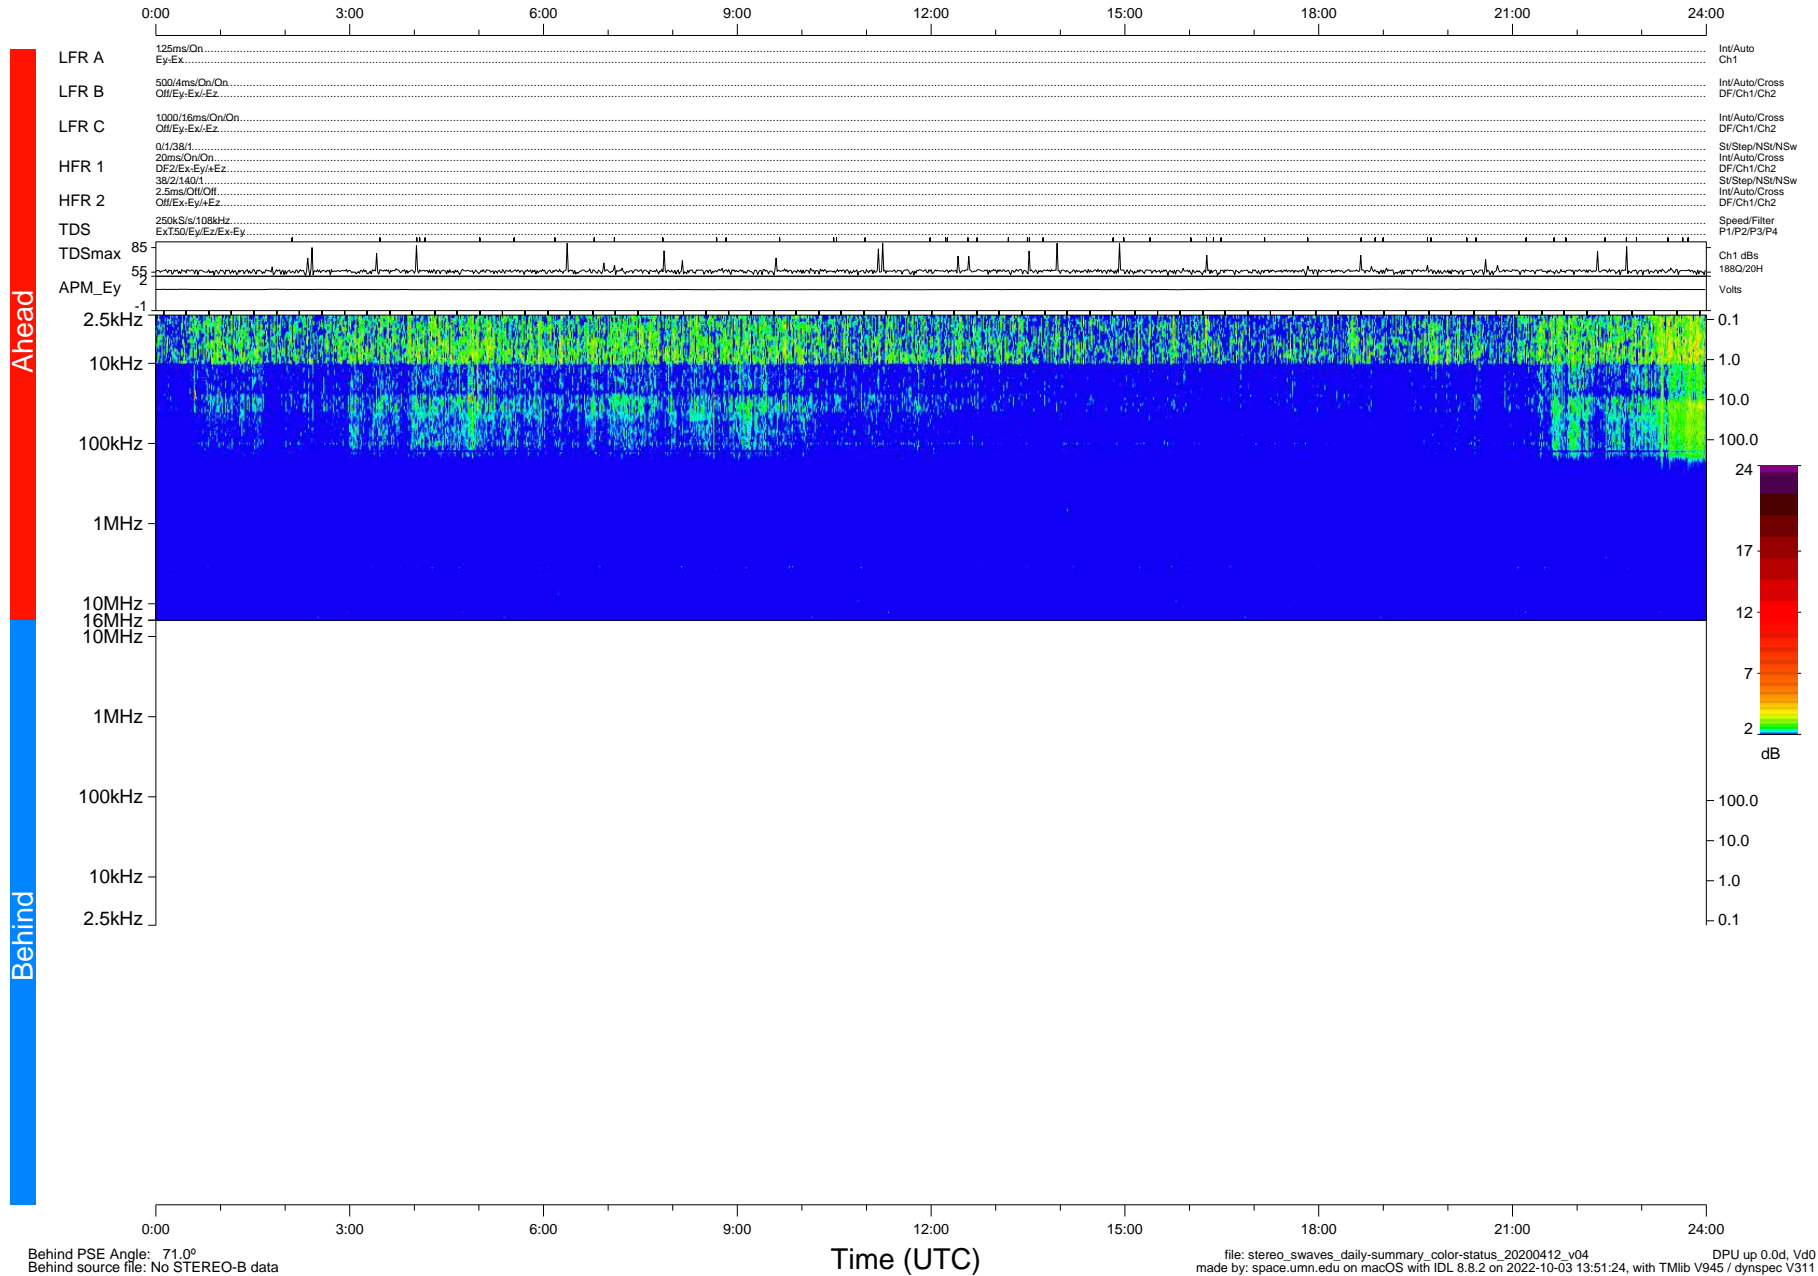

# STEREO/WAVES Daily Summary - 12-Apr-2020 (DOY 103)

Ahead source file: swaves\_ahead\_2020\_103\_1\_05.fin (Recovery: 100.0% HK, 82% Pkts)  
 Ahead PSE Angle: -75.2°

DPU up 1740.9d, V412d32

Behind PSE Angle: 71.0°  
 Behind source file: No STEREO-B data

Time (UTC)

file: stereo\_swaves\_daily-summary\_color-status\_20200412\_v04  
 made by: space.umn.edu on macOS with IDL 8.8.2 on 2022-10-03 13:51:24, with Tlib V945 / dynspec V311  
 DPU up 0.0d, Vd0