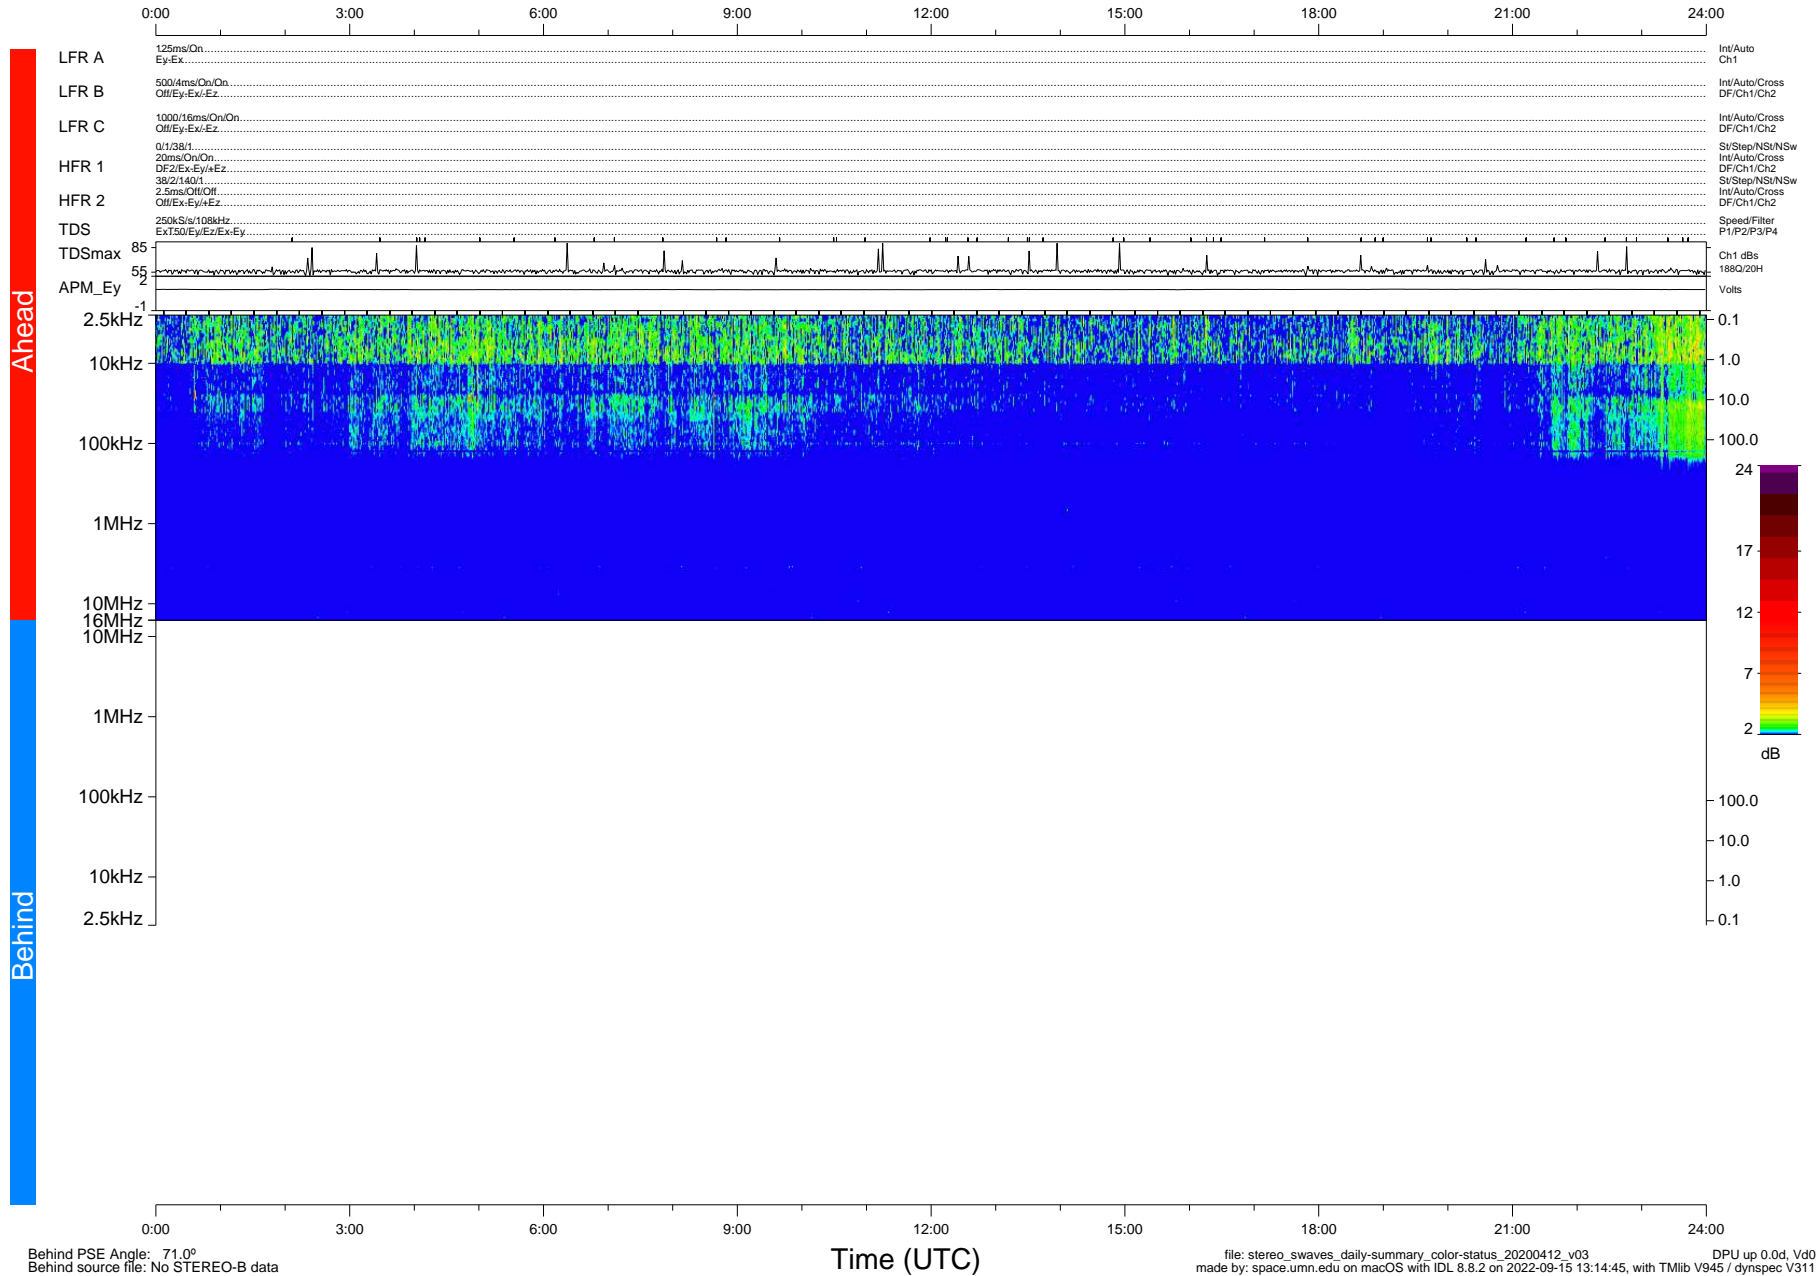

STEREO/WAVES Daily Summary - 12-Apr-2020 (DOY 103)

Ahead source file: swaves_ahead_2020_103_1_05.fin (Recovery: 100.0% HK, 82% Pkts)
 Ahead PSE Angle: -75.2°

DPU up 1740.9d, V412d32

Behind PSE Angle: 71.0°
 Behind source file: No STEREO-B data

file: stereo_swaves_daily-summary_color-status_20200412_v03
 made by: space.umn.edu on macOS with IDL 8.8.2 on 2022-09-15 13:14:45, with Tlib V945 / dynspec V311
 DPU up 0.0d, Vd0