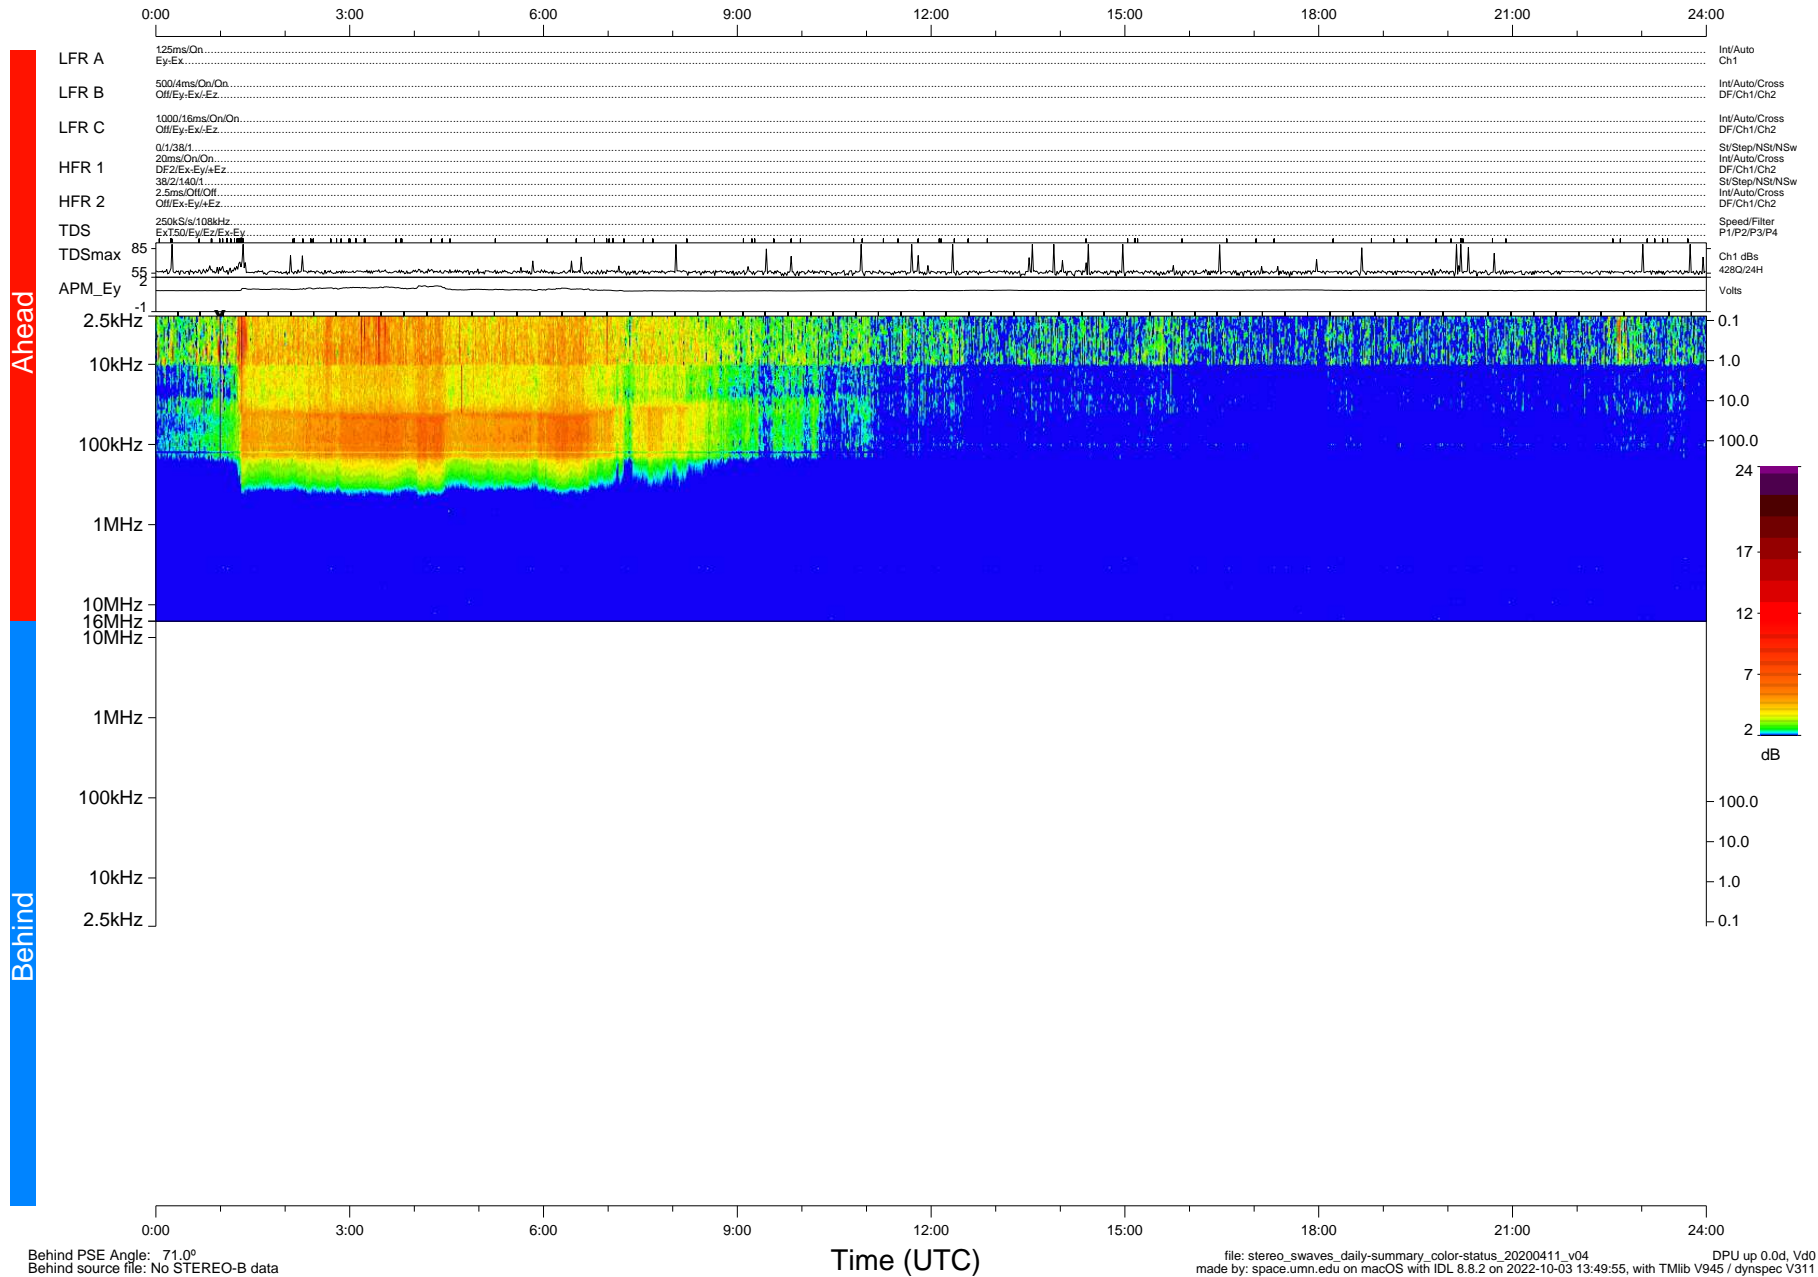

# STEREO/WAVES Daily Summary - 11-Apr-2020 (DOY 102)

Ahead source file: swaves\_ahead\_2020\_102\_1\_05.fin (Recovery: 100.0% HK, 118% Pkts)  
 Ahead PSE Angle: -75.3°

DPU up 1739.9d, V412d32

Behind PSE Angle: 71.0°  
 Behind source file: No STEREO-B data

Time (UTC)

file: stereo\_swaves\_daily-summary\_color-status\_20200411\_v04 DPU up 0.0d, Vd0  
 made by: space.umn.edu on macOS with IDL 8.8.2 on 2022-10-03 13:49:55, with Tlib V945 / dynspec V311