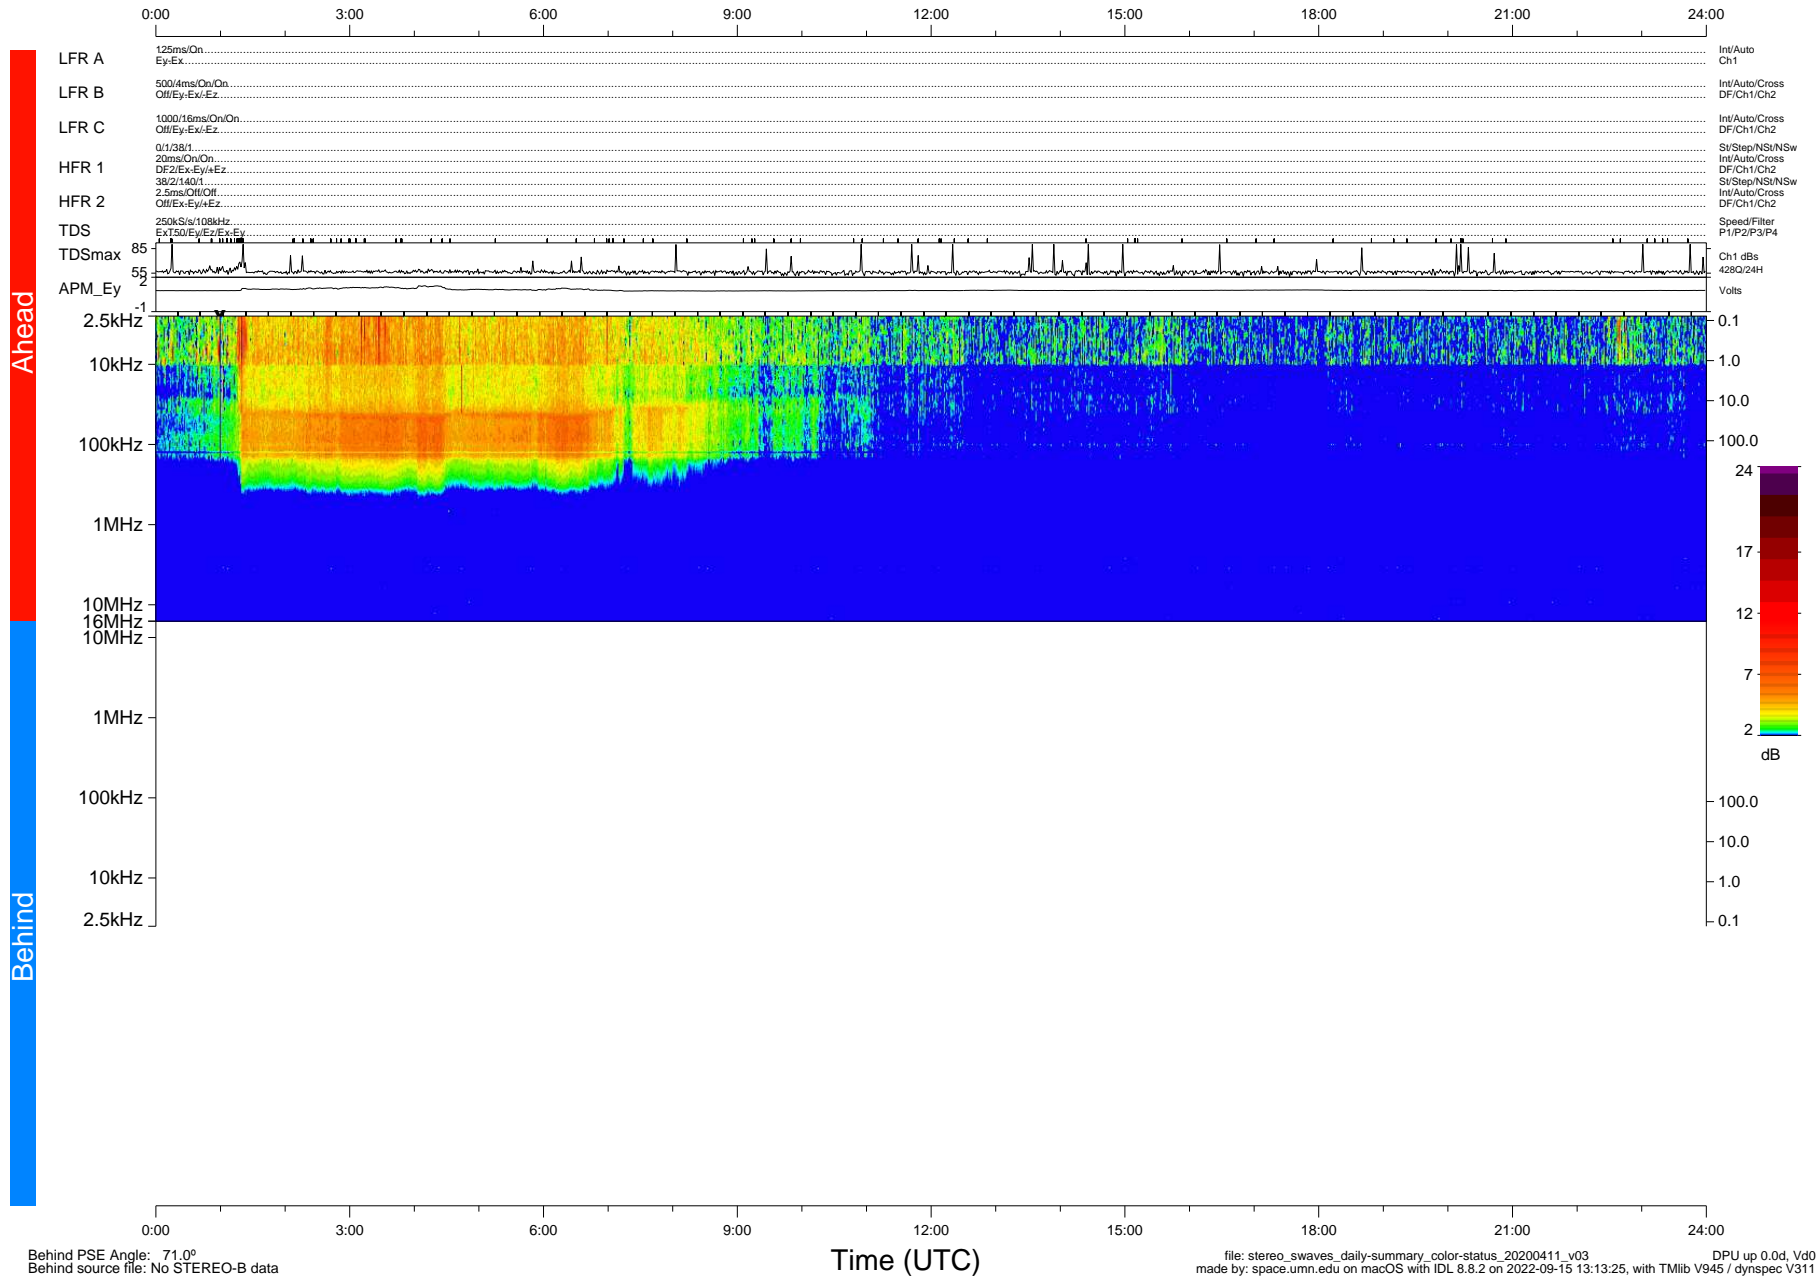

STEREO/WAVES Daily Summary - 11-Apr-2020 (DOY 102)

Ahead source file: swaves_ahead_2020_102_1_05.fin (Recovery: 100.0% HK, 118% Pkts)
 Ahead PSE Angle: -75.3°

DPU up 1739.9d, V412d32

Behind PSE Angle: 71.0°
 Behind source file: No STEREO-B data

file: stereo_swaves_daily-summary_color-status_20200411_v03
 made by: space.umn.edu on macOS with IDL 8.8.2 on 2022-09-15 13:13:25, with Tlib V945 / dynspec V311
 DPU up 0.0d, Vd0