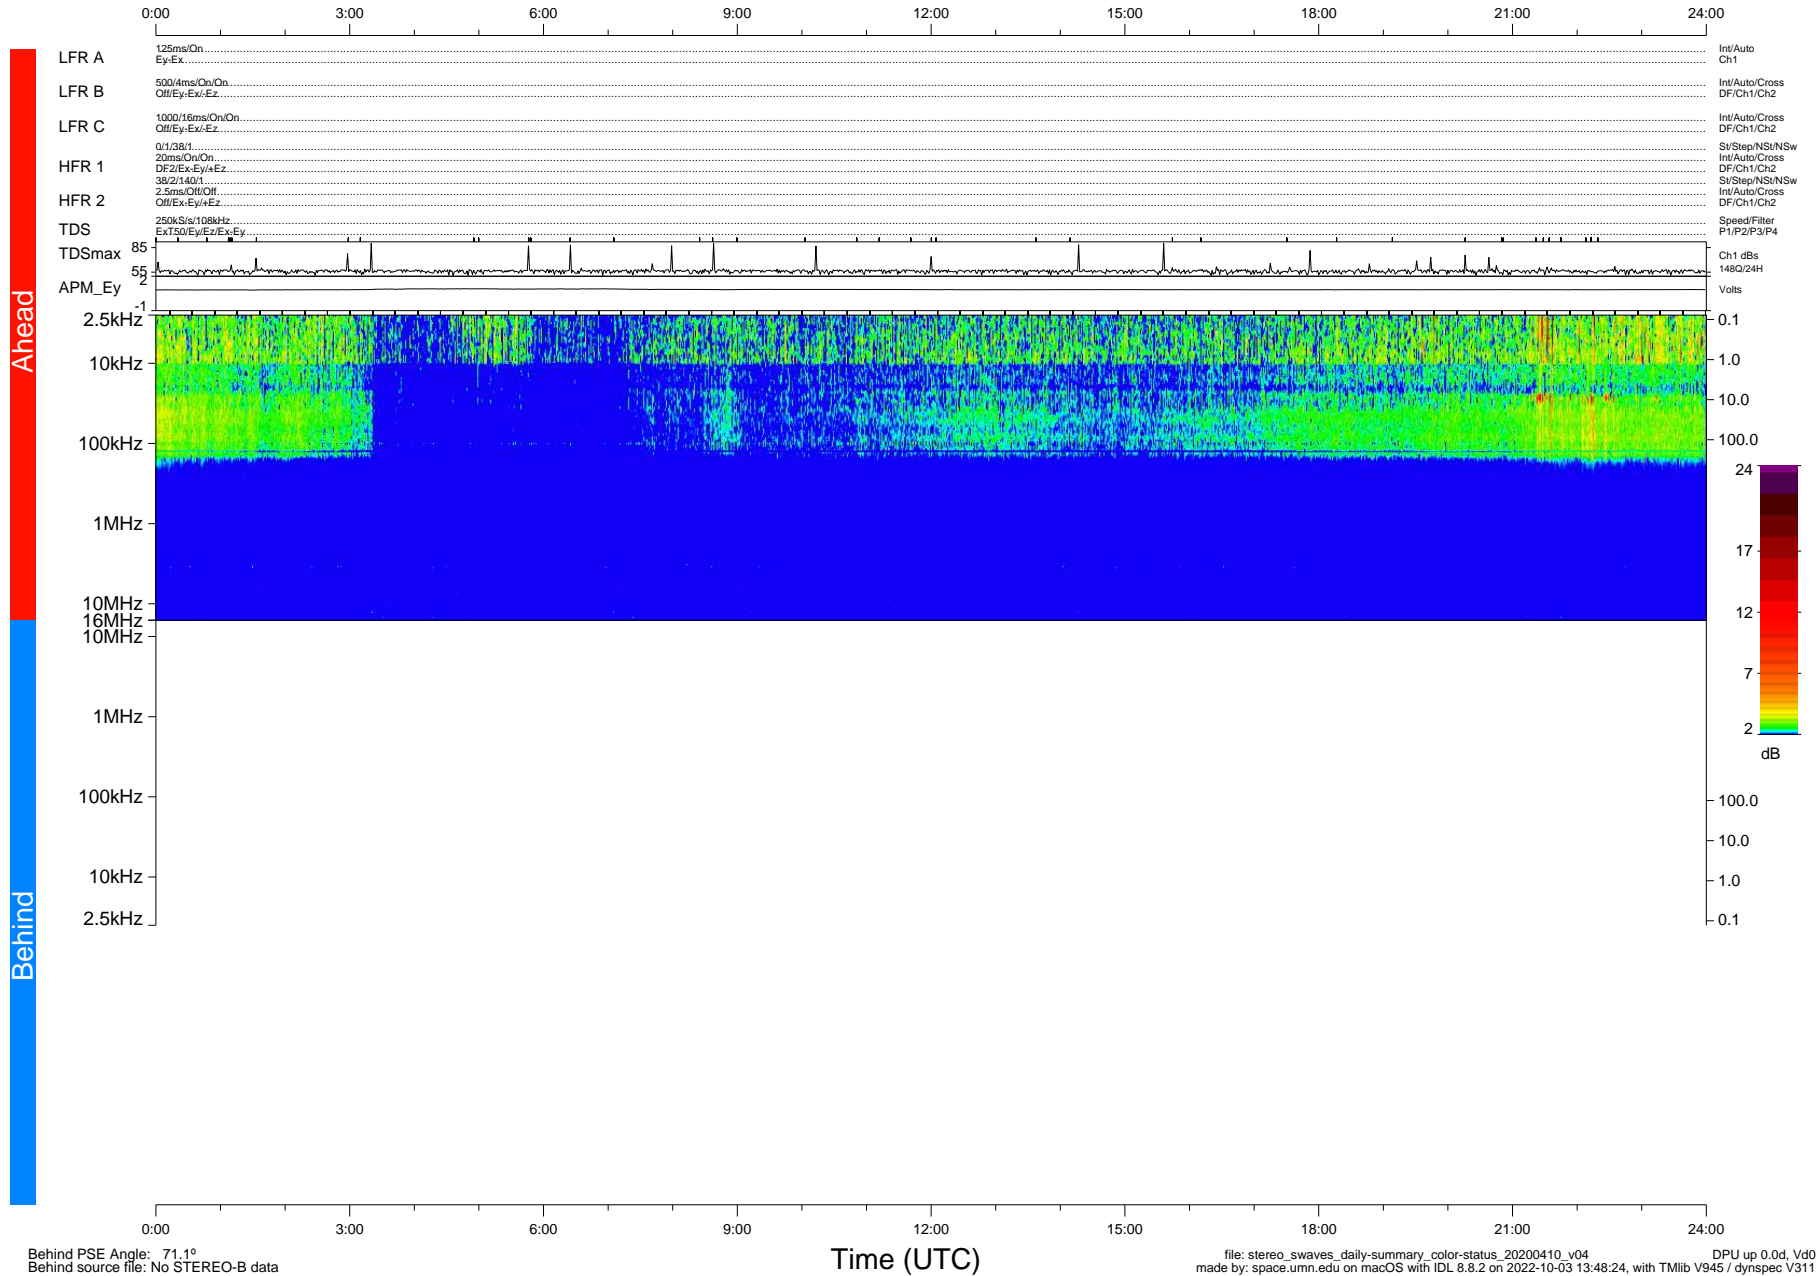

# STEREO/WAVES Daily Summary - 10-Apr-2020 (DOY 101)

Ahead source file: swaves\_ahead\_2020\_101\_1\_05.fin (Recovery: 100.0% HK, 76% Pkts)  
 Ahead PSE Angle: -75.4°

DPU up 1738.9d, V412d32

Behind PSE Angle: 71.1°  
 Behind source file: No STEREO-B data

file: stereo\_swaves\_daily-summary\_color-status\_20200410\_v04  
 made by: space.umn.edu on macOS with IDL 8.8.2 on 2022-10-03 13:48:24, with TLib V945 / dynspec V311  
 DPU up 0.0d, Vd0