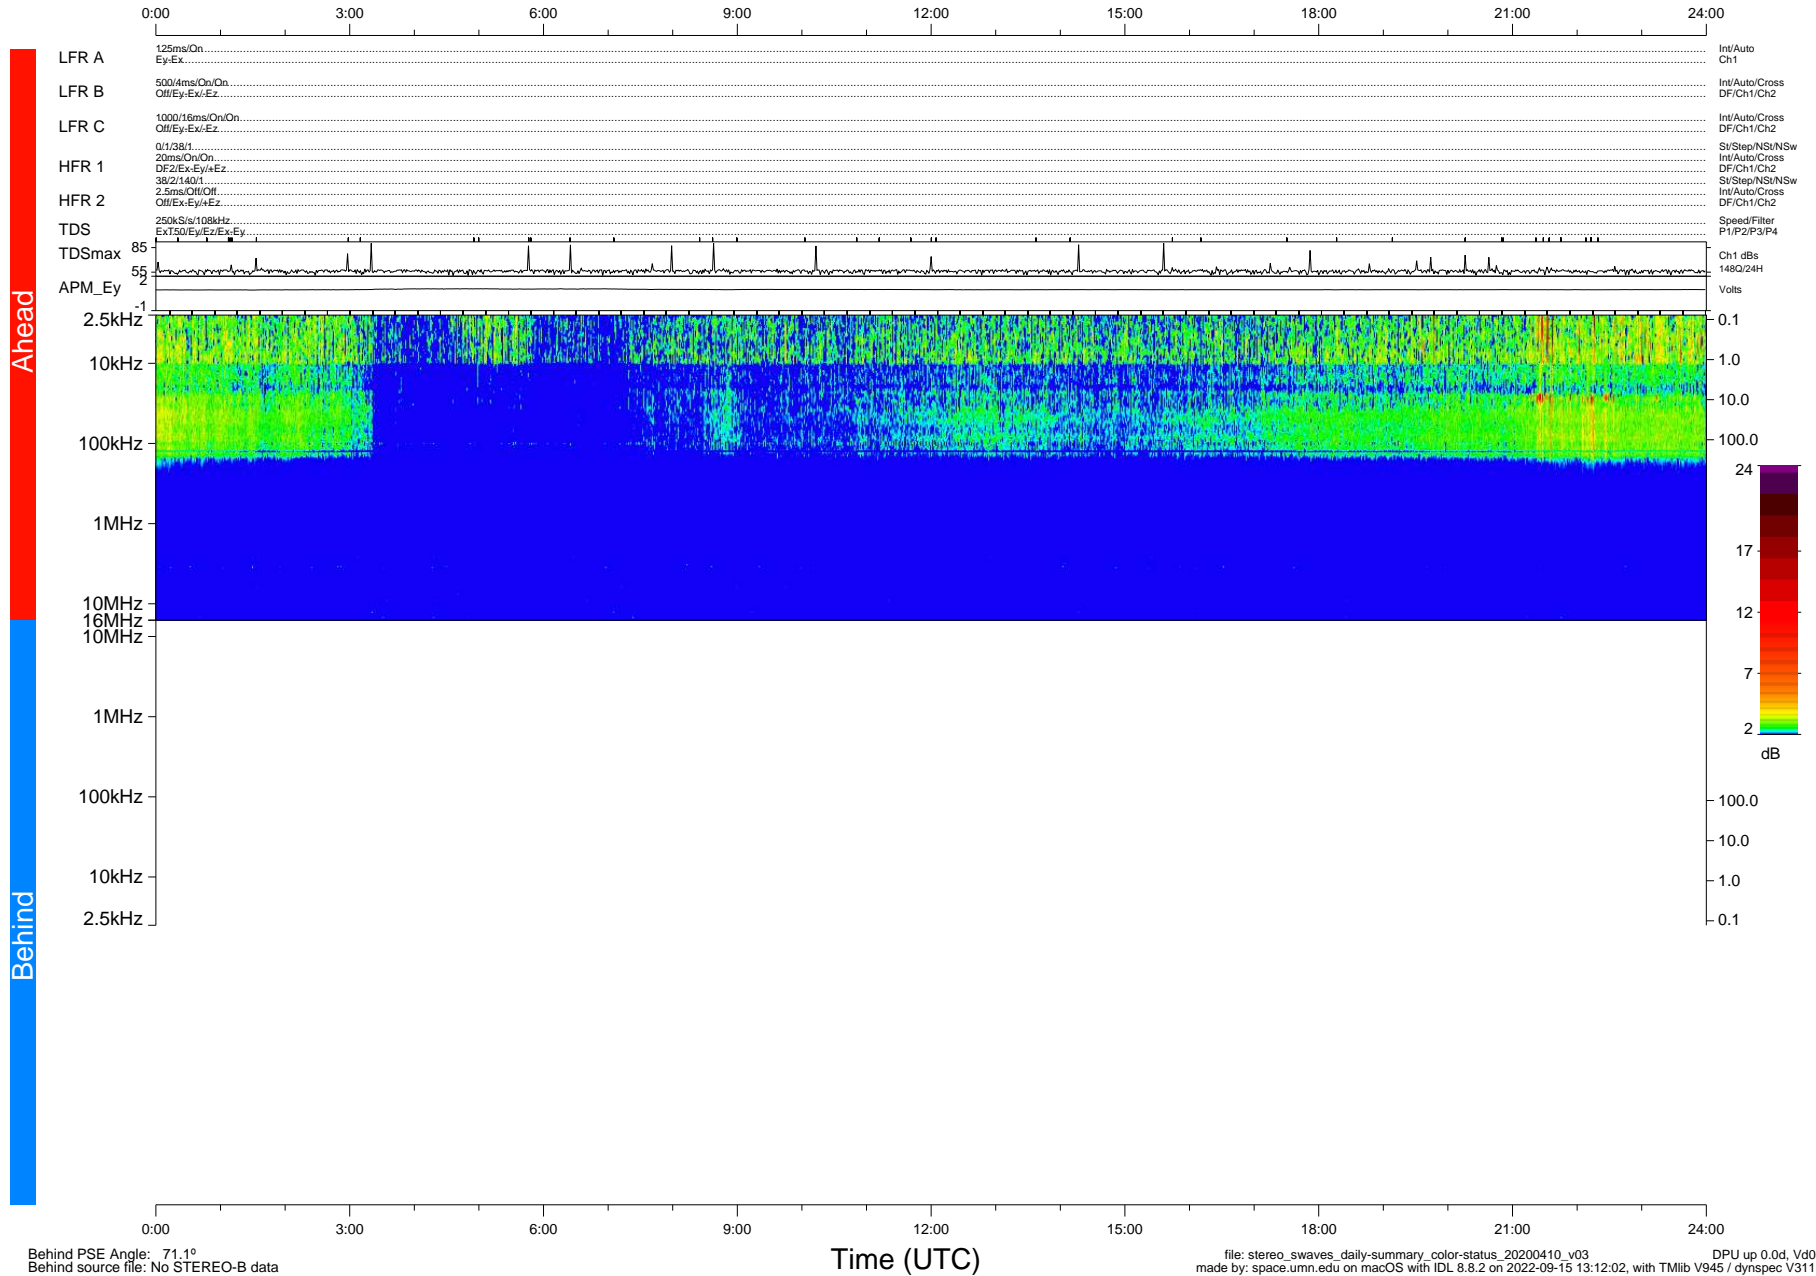

STEREO/WAVES Daily Summary - 10-Apr-2020 (DOY 101)

Ahead source file: swaves_ahead_2020_101_1_05.fin (Recovery: 100.0% HK, 76% Pkts)
 Ahead PSE Angle: -75.4°

DPU up 1738.9d, V412d32

Behind PSE Angle: 71.1°
 Behind source file: No STEREO-B data

Time (UTC)

file: stereo_swaves_daily-summary_color-status_20200410_v03
 made by: space.umn.edu on macOS with IDL 8.8.2 on 2022-09-15 13:12:02, with Tlib V945 / dynspec V311
 DPU up 0.0d, Vd0