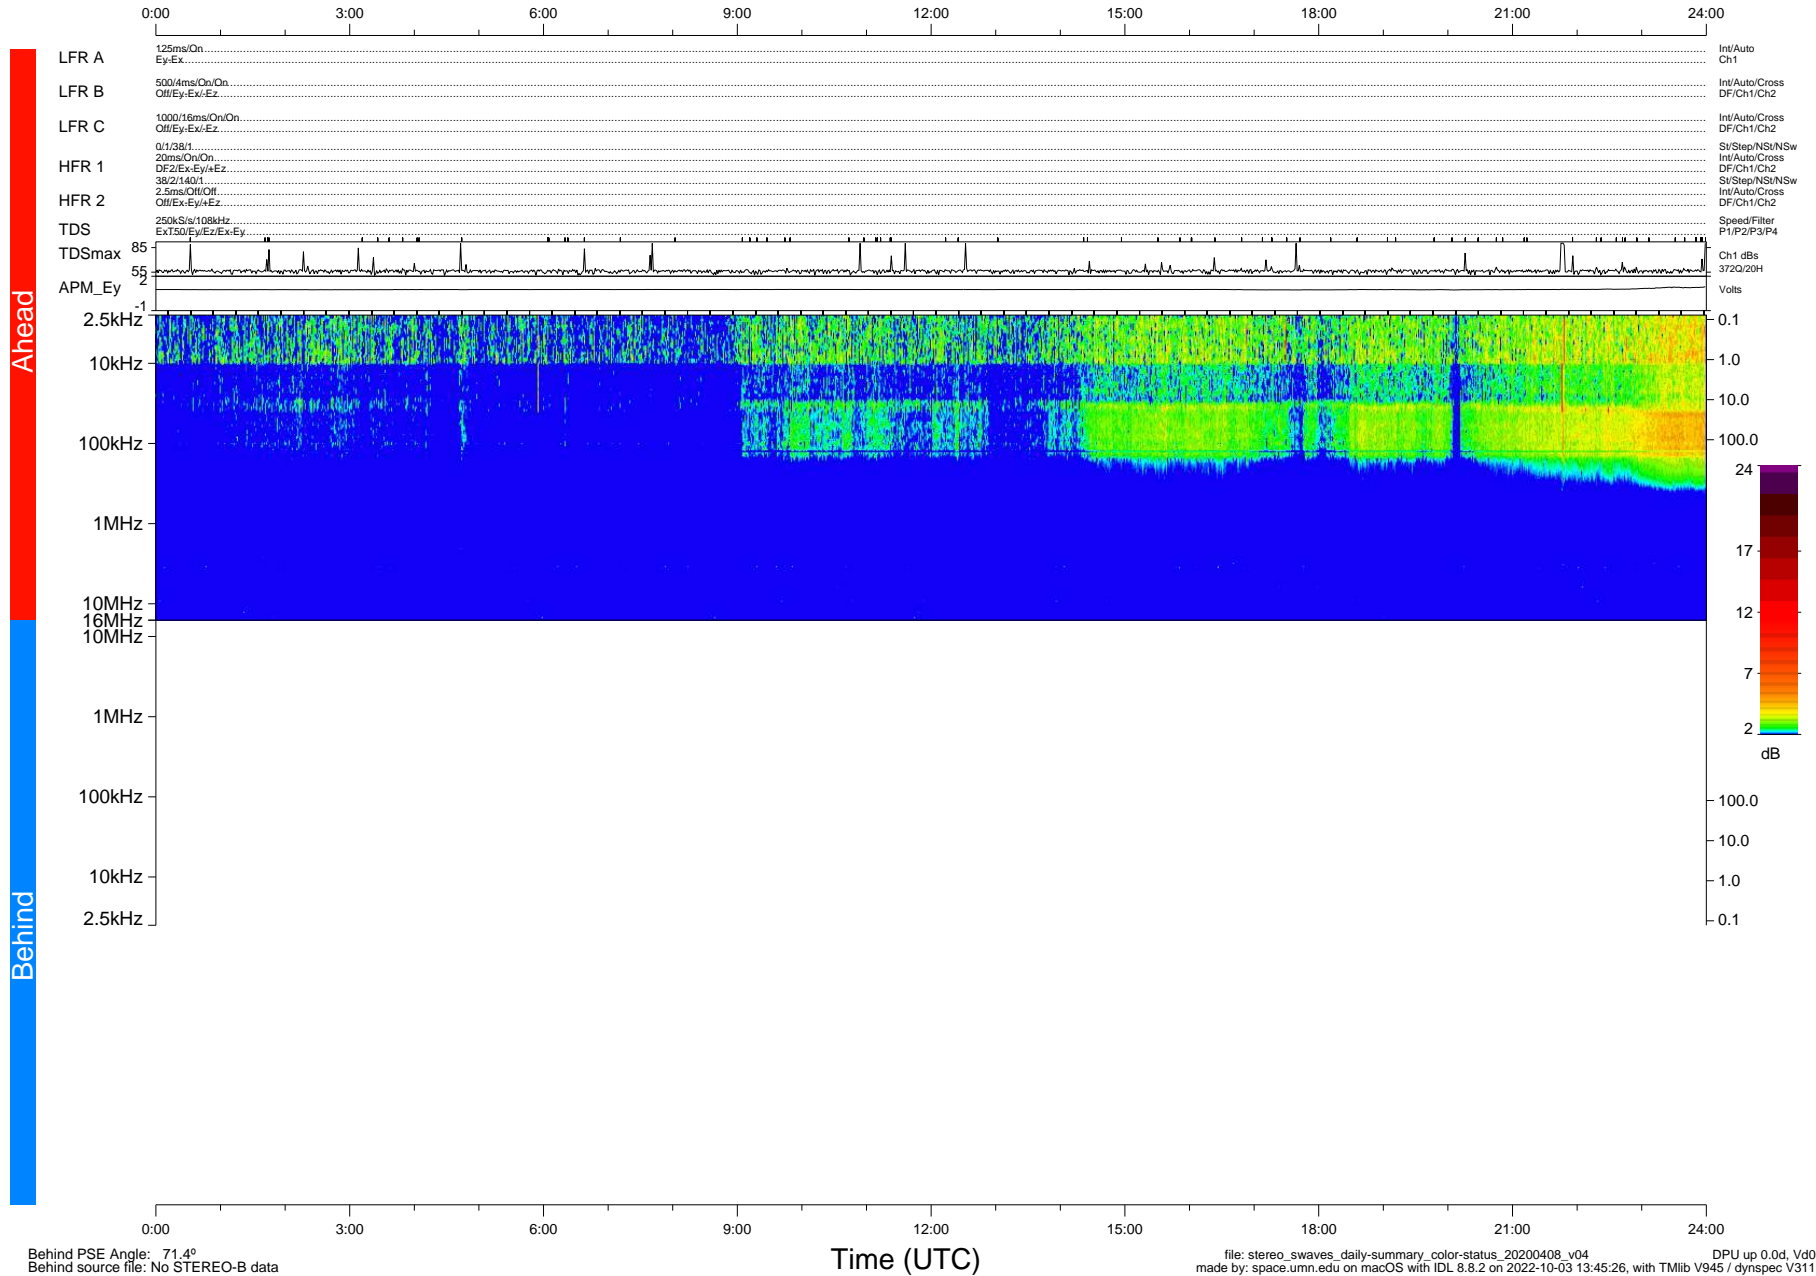

STEREO/WAVES Daily Summary - 08-Apr-2020 (DOY 099)

Ahead source file: swaves_ahead_2020_099_1_05.fin (Recovery: 100.0% HK, 109% Pkts)
 Ahead PSE Angle: -75.4°

DPU up 1736.9d, V412d32

Behind PSE Angle: 71.4°
 Behind source file: No STEREO-B data

file: stereo_swaves_daily-summary_color-status_20200408_v04
 made by: space.umn.edu on macOS with IDL 8.8.2 on 2022-10-03 13:45:26, with Tlib V945 / dynspec V311
 DPU up 0.0d, Vd0