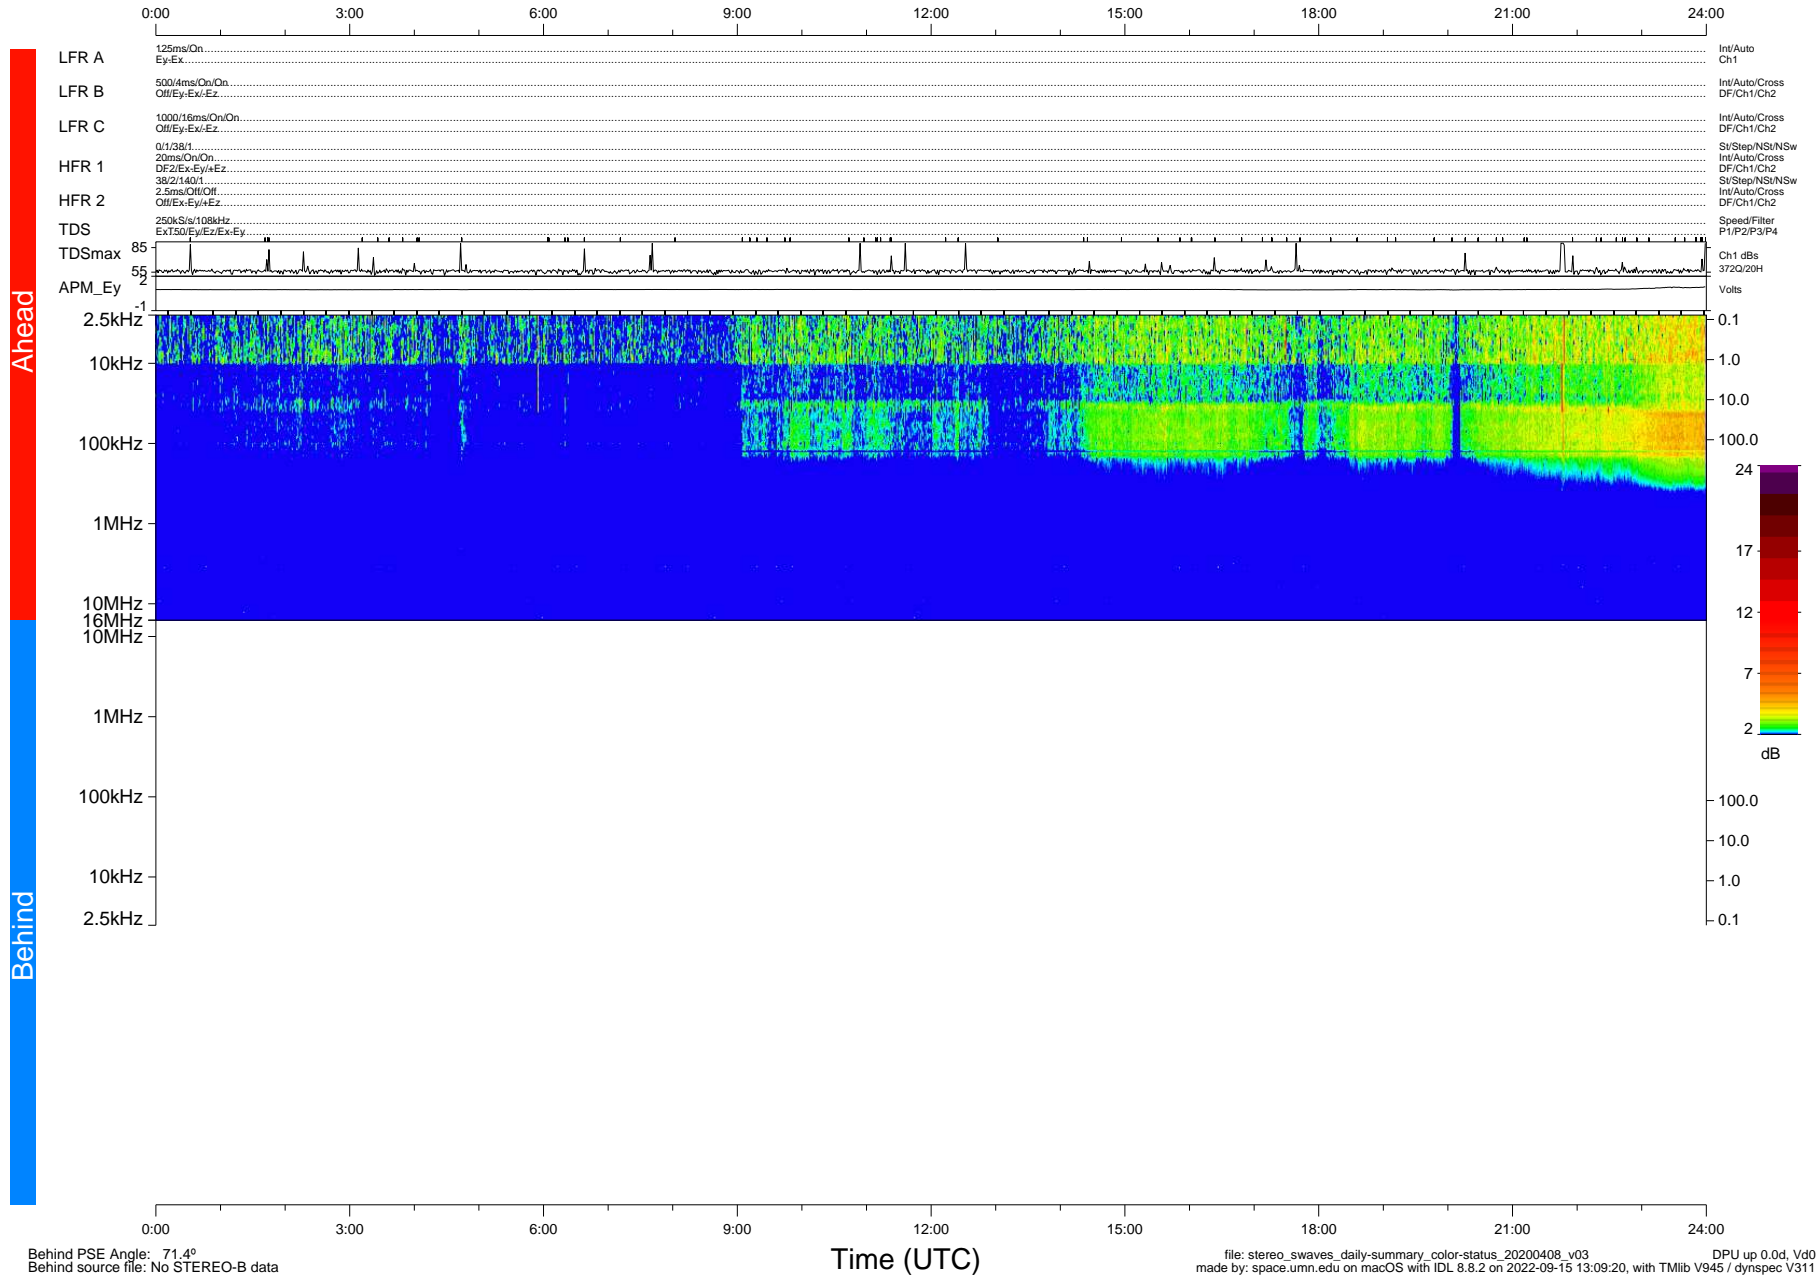

# STEREO/WAVES Daily Summary - 08-Apr-2020 (DOY 099)

Ahead source file: swaves\_ahead\_2020\_099\_1\_05.fin (Recovery: 100.0% HK, 109% Pkts)  
 Ahead PSE Angle: -75.4°

DPU up 1736.9d, V412d32

Behind PSE Angle: 71.4°  
 Behind source file: No STEREO-B data

Time (UTC)

file: stereo\_swaves\_daily-summary\_color-status\_20200408\_v03 DPU up 0.0d, V40  
 made by: space.umn.edu on macOS with IDL 8.8.2 on 2022-09-15 13:09:20, with Tlib V945 / dynspec V311