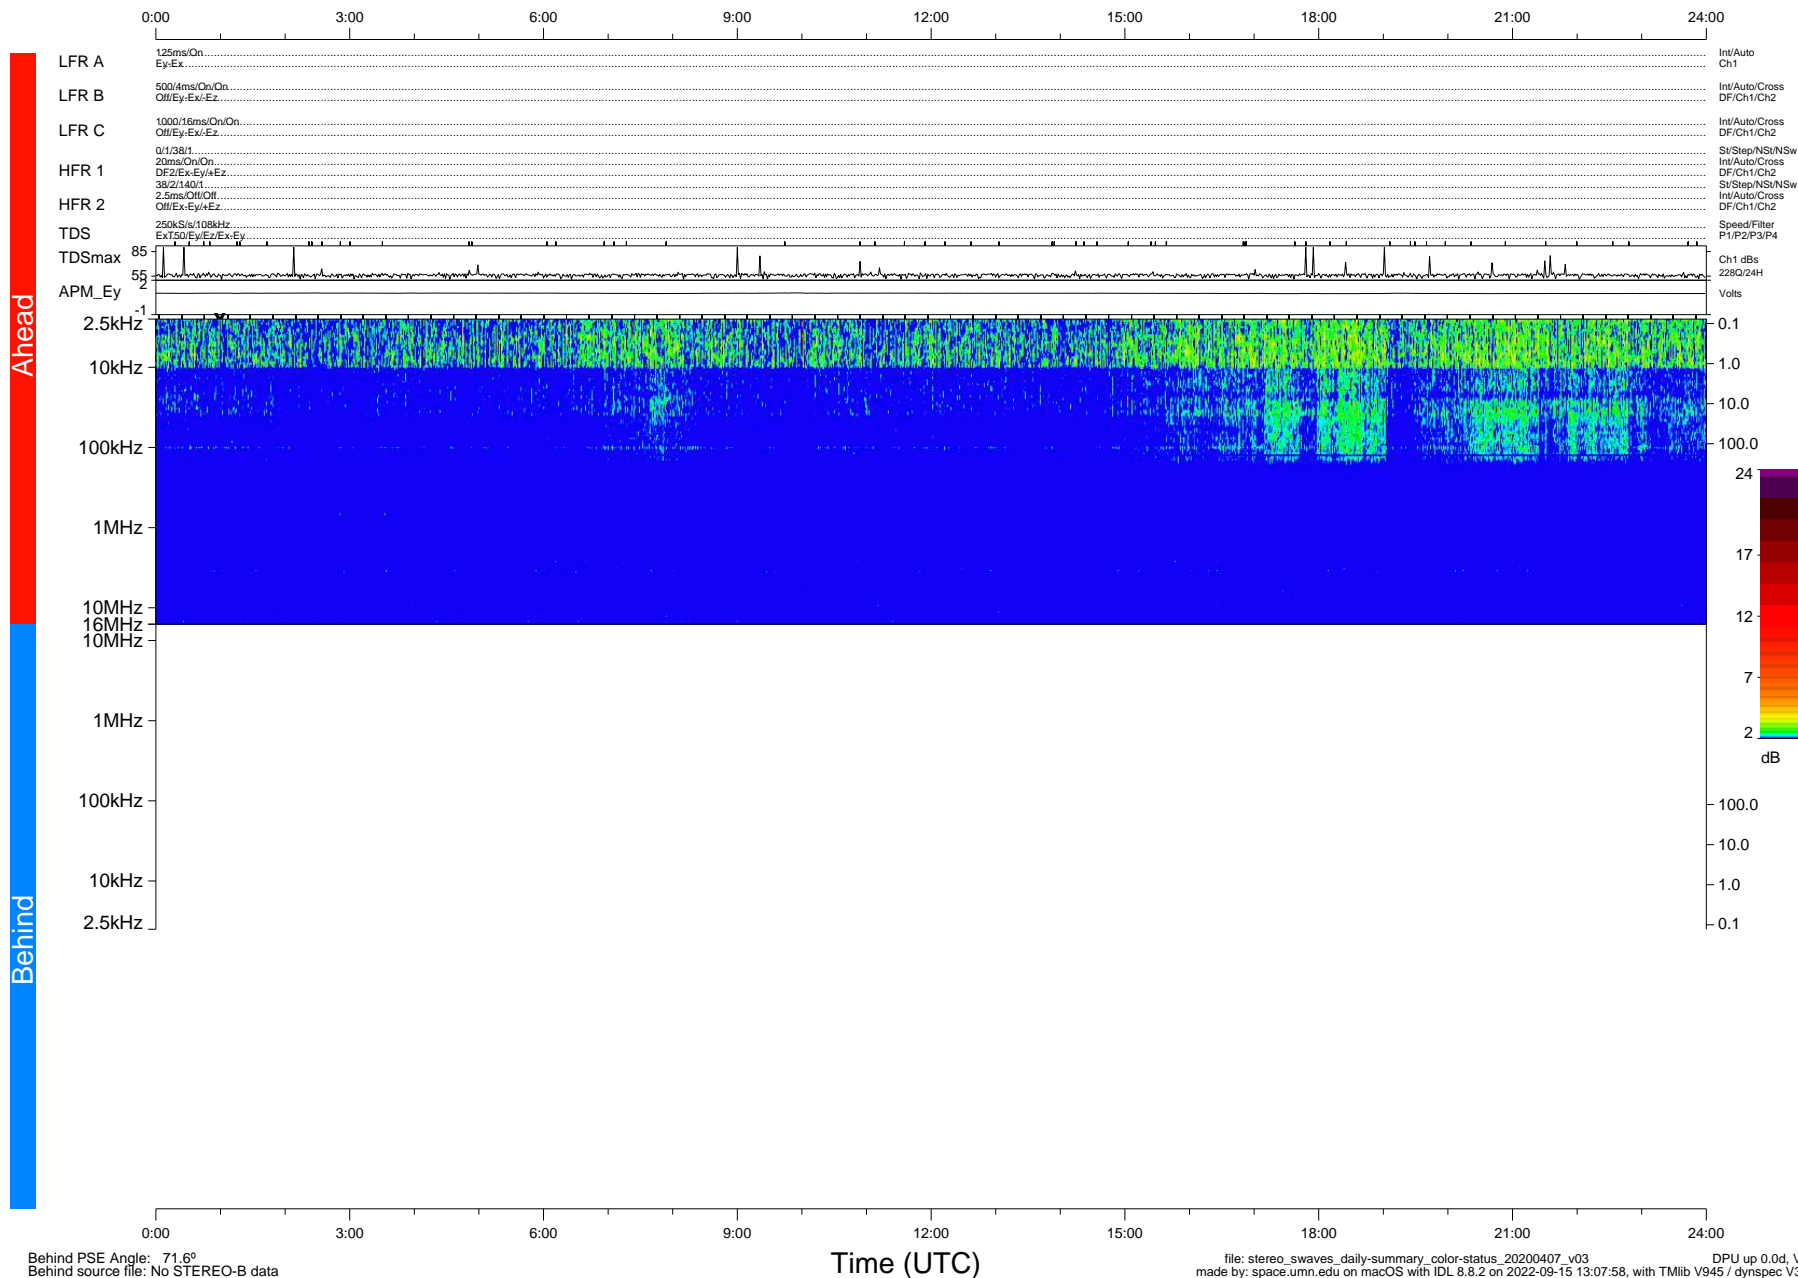

STEREO/WAVES Daily Summary - 07-Apr-2020 (DOY 098)

Ahead source file: swaves_ahead_2020_098_1_05.fin (Recovery: 100.0% HK, 88% Pkts)
Ahead PSE Angle: -75.5°

DPU up 1735.9d, V412d32

Behind PSE Angle: 71.6°
Behind source file: No STEREO-B data