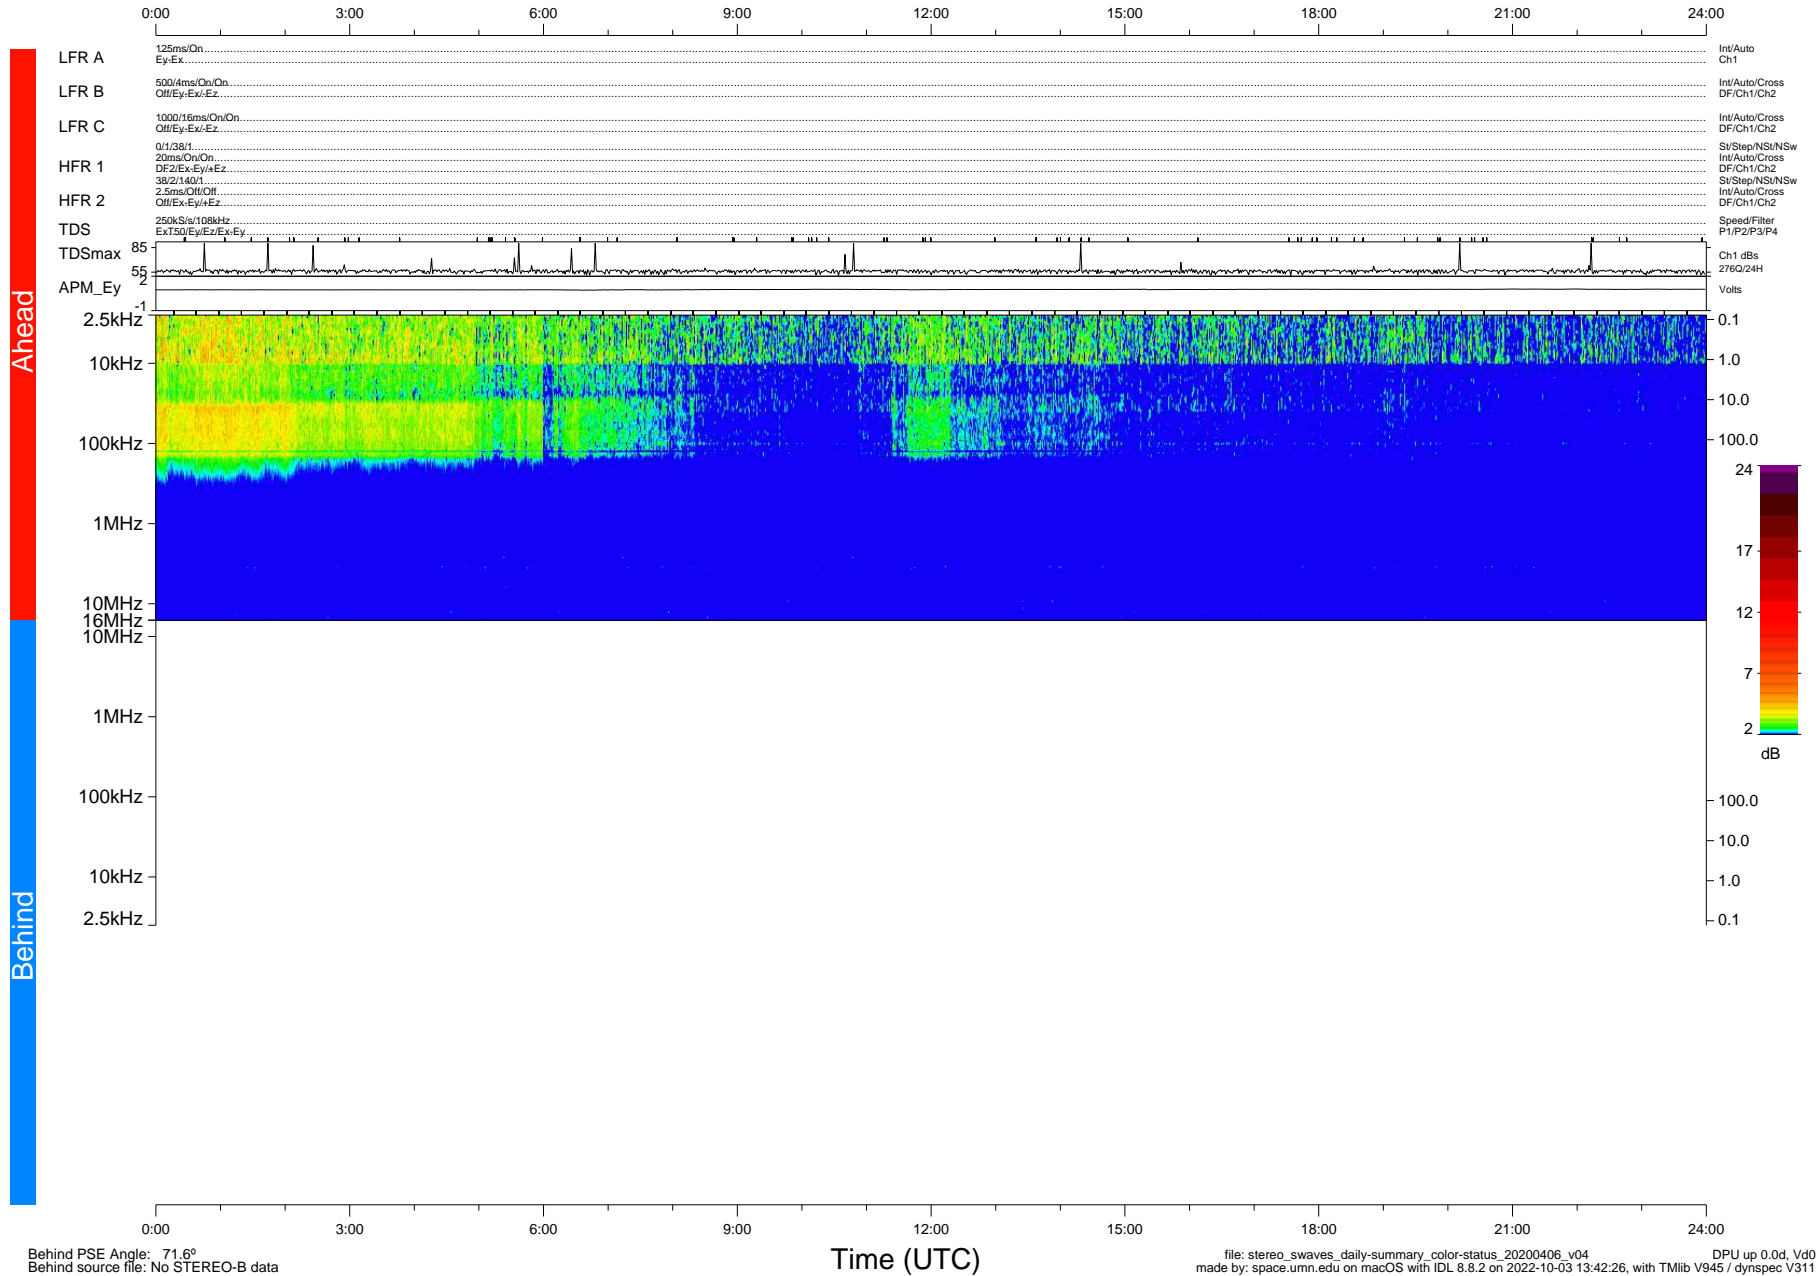

STEREO/WAVES Daily Summary - 06-Apr-2020 (DOY 097)

Ahead source file: swaves_ahead_2020_097_1_05.fin (Recovery: 100.0% HK, 95% Pkts)
 Ahead PSE Angle: -75.6°

DPU up 1734.9d, V412d32

Behind PSE Angle: 71.6°
 Behind source file: No STEREO-B data

file: stereo_swaves_daily-summary_color-status_20200406_v04
 made by: space.umn.edu on macOS with IDL 8.8.2 on 2022-10-03 13:42:26, with Tlib V945 / dynspec V311
 DPU up 0.0d, Vd0