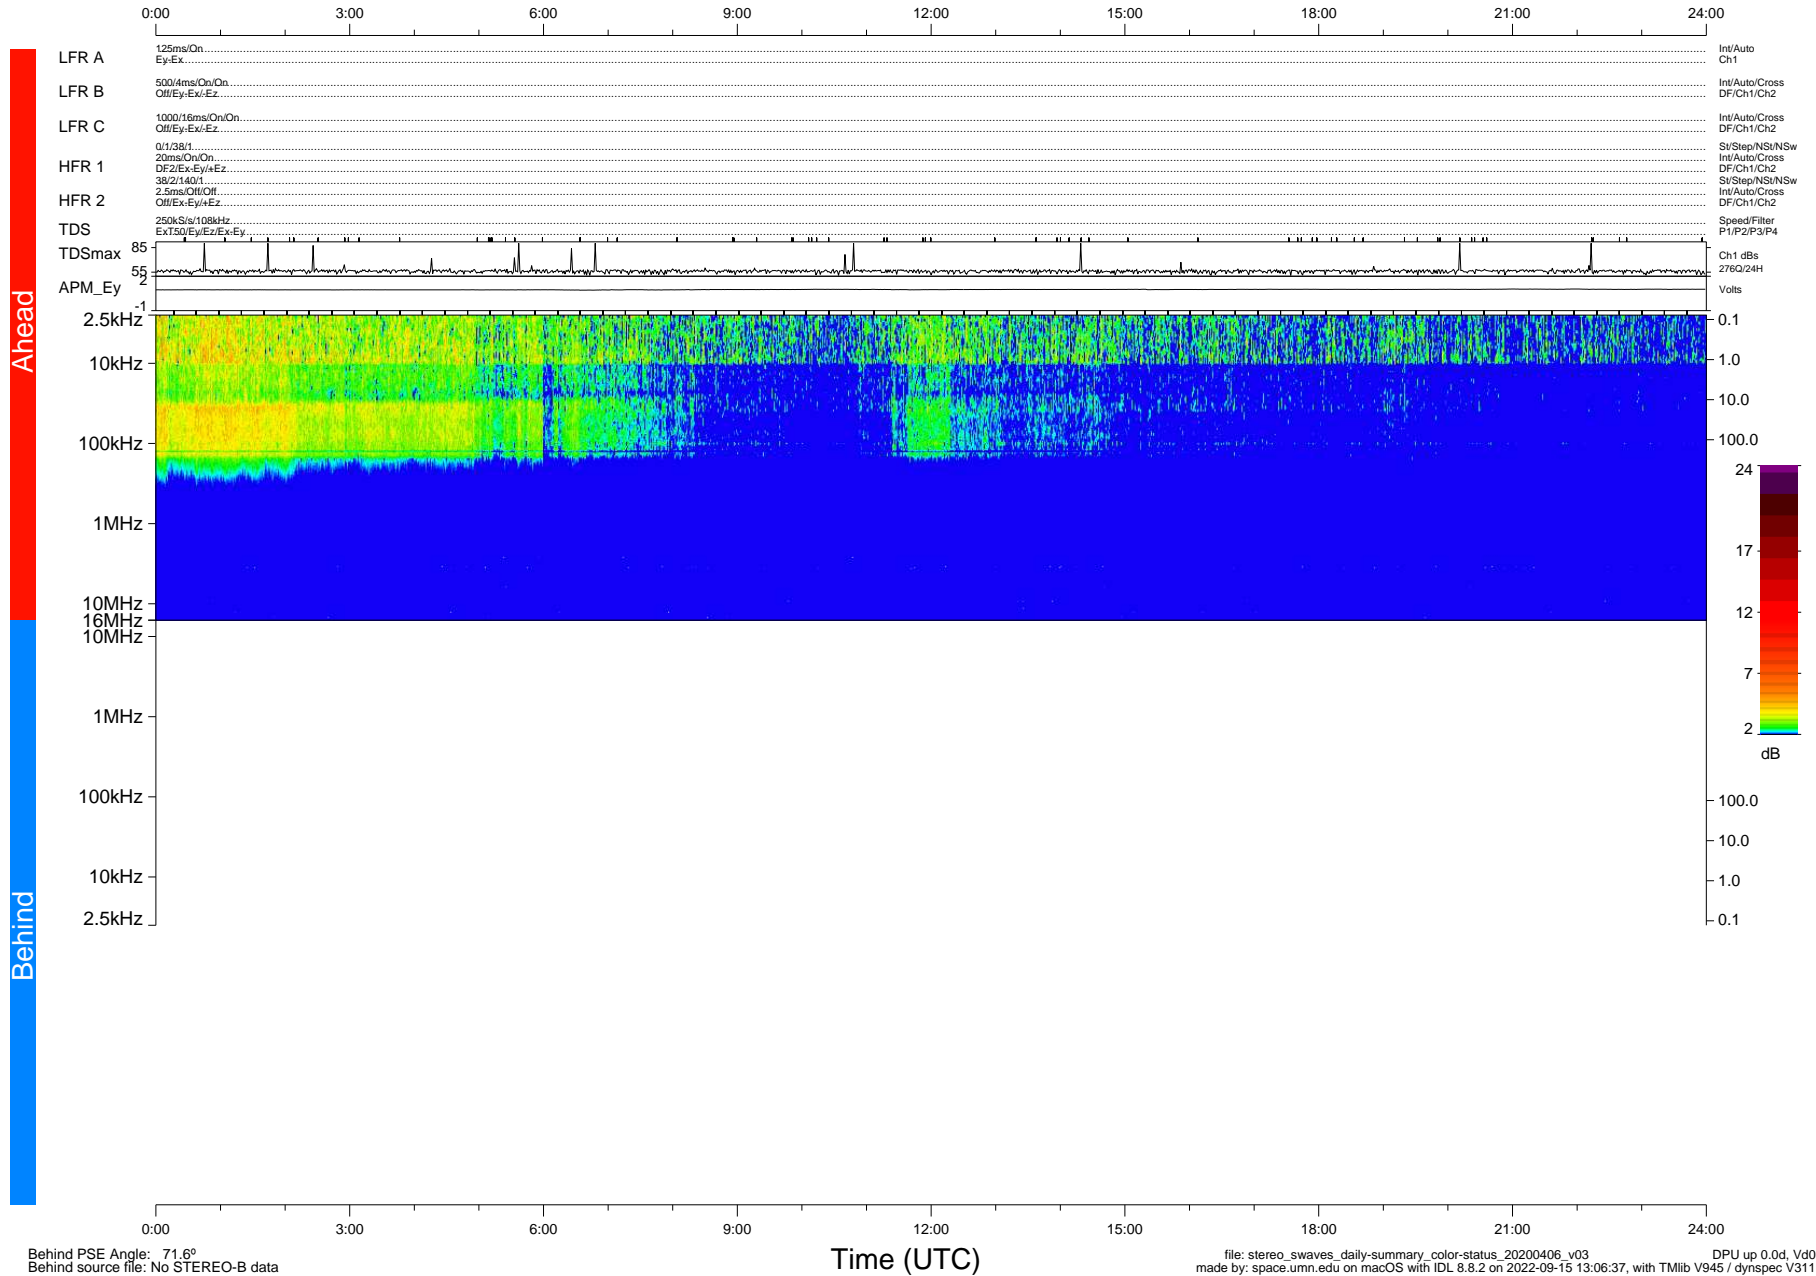

STEREO/WAVES Daily Summary - 06-Apr-2020 (DOY 097)

Ahead source file: swaves_ahead_2020_097_1_05.fin (Recovery: 100.0% HK, 95% Pkts)
 Ahead PSE Angle: -75.6°

DPU up 1734.9d, V412d32

Behind PSE Angle: 71.6°
 Behind source file: No STEREO-B data

file: stereo_swaves_daily-summary_color-status_20200406_v03
 made by: space.umn.edu on macOS with IDL 8.8.2 on 2022-09-15 13:06:37, with TLib V945 / dynspec V311
 DPU up 0.0d, Vd0