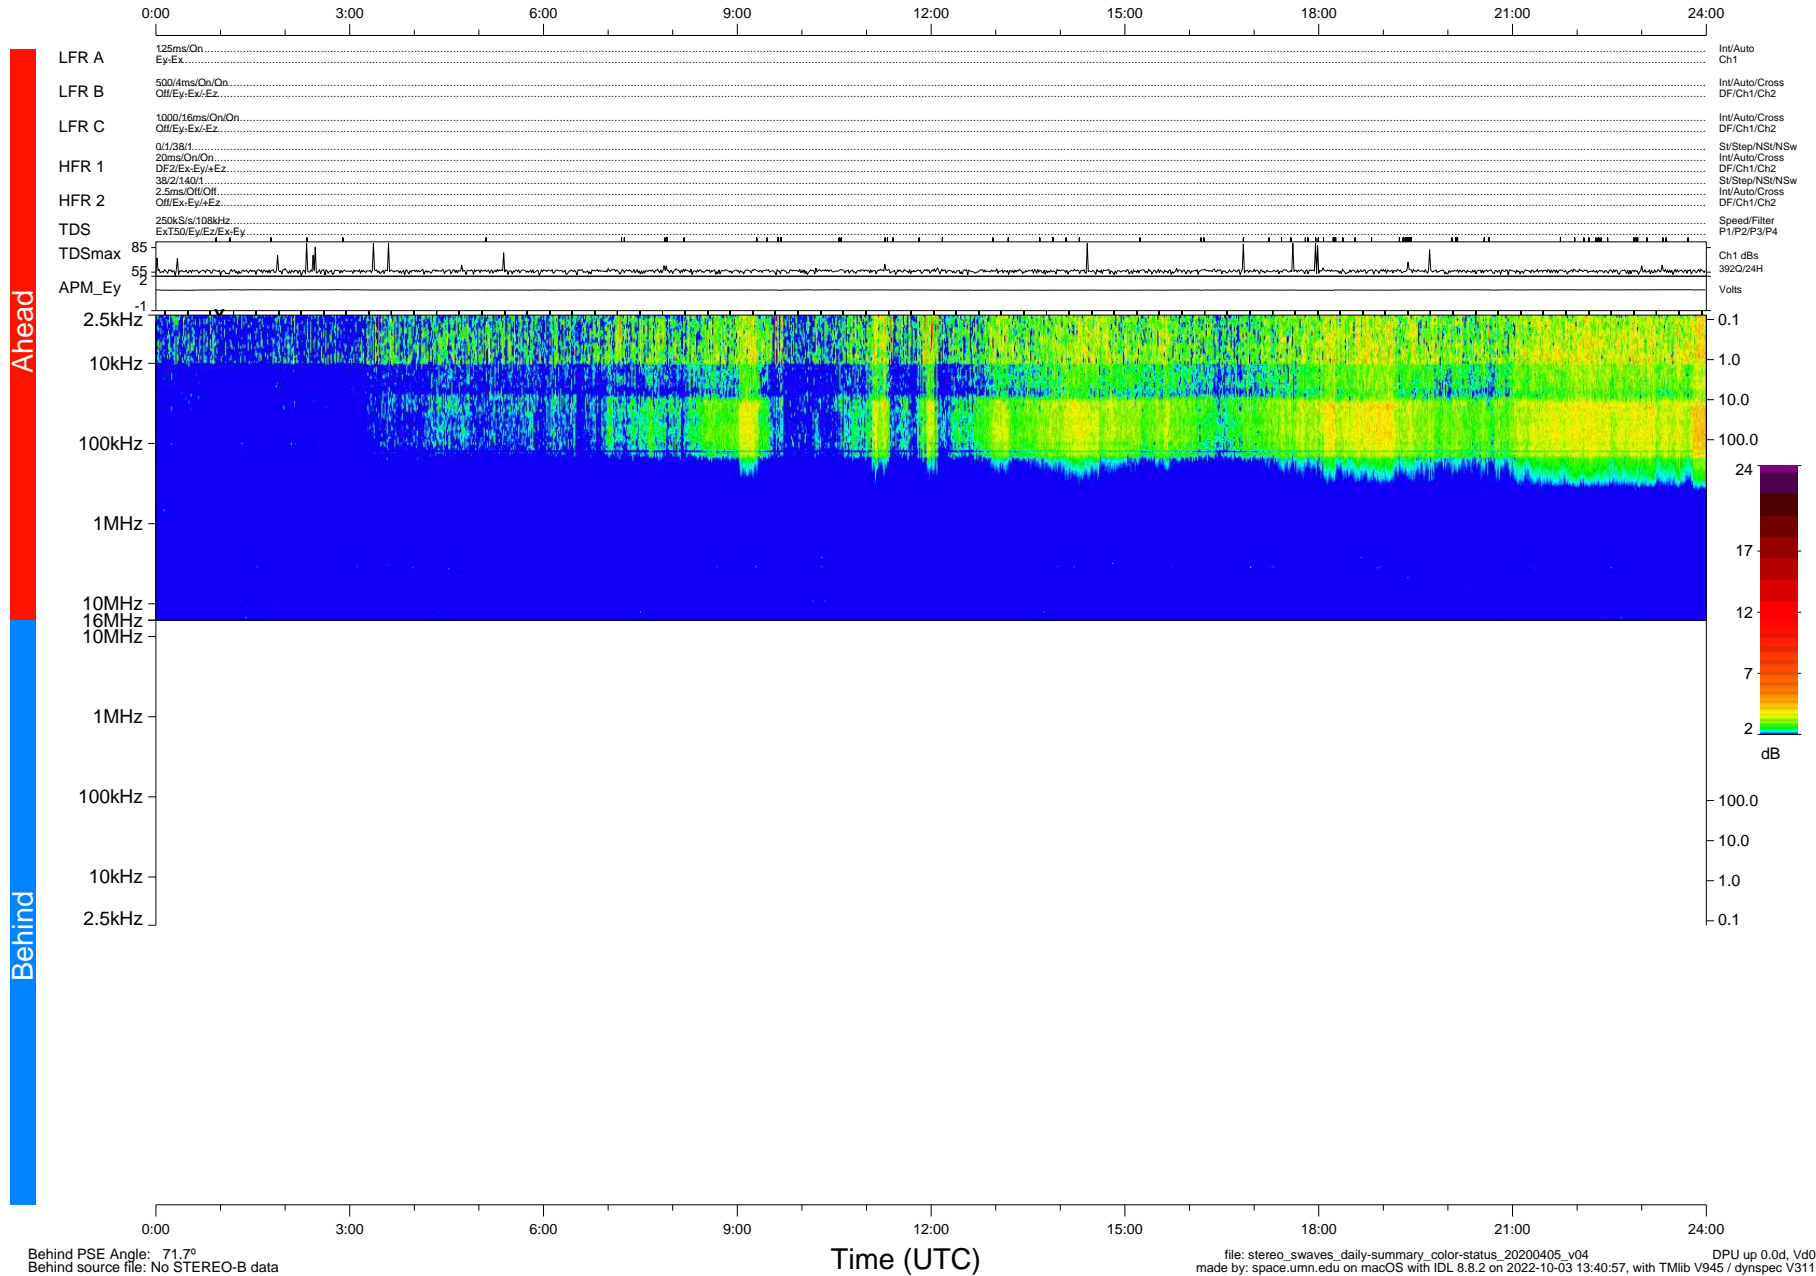

STEREO/WAVES Daily Summary - 05-Apr-2020 (DOY 096)

Ahead source file: swaves_ahead_2020_096_1_05.fin (Recovery: 100.0% HK, 112% Pkts)
 Ahead PSE Angle: -75.6°

DPU up 1733.9d, V412d32

Behind PSE Angle: 71.7°
 Behind source file: No STEREO-B data

file: stereo_swaves_daily-summary_color-status_20200405_v04
 made by: space.umn.edu on macOS with IDL 8.8.2 on 2022-10-03 13:40:57, with Tlib V945 / dynspec V311
 DPU up 0.0d, Vd0