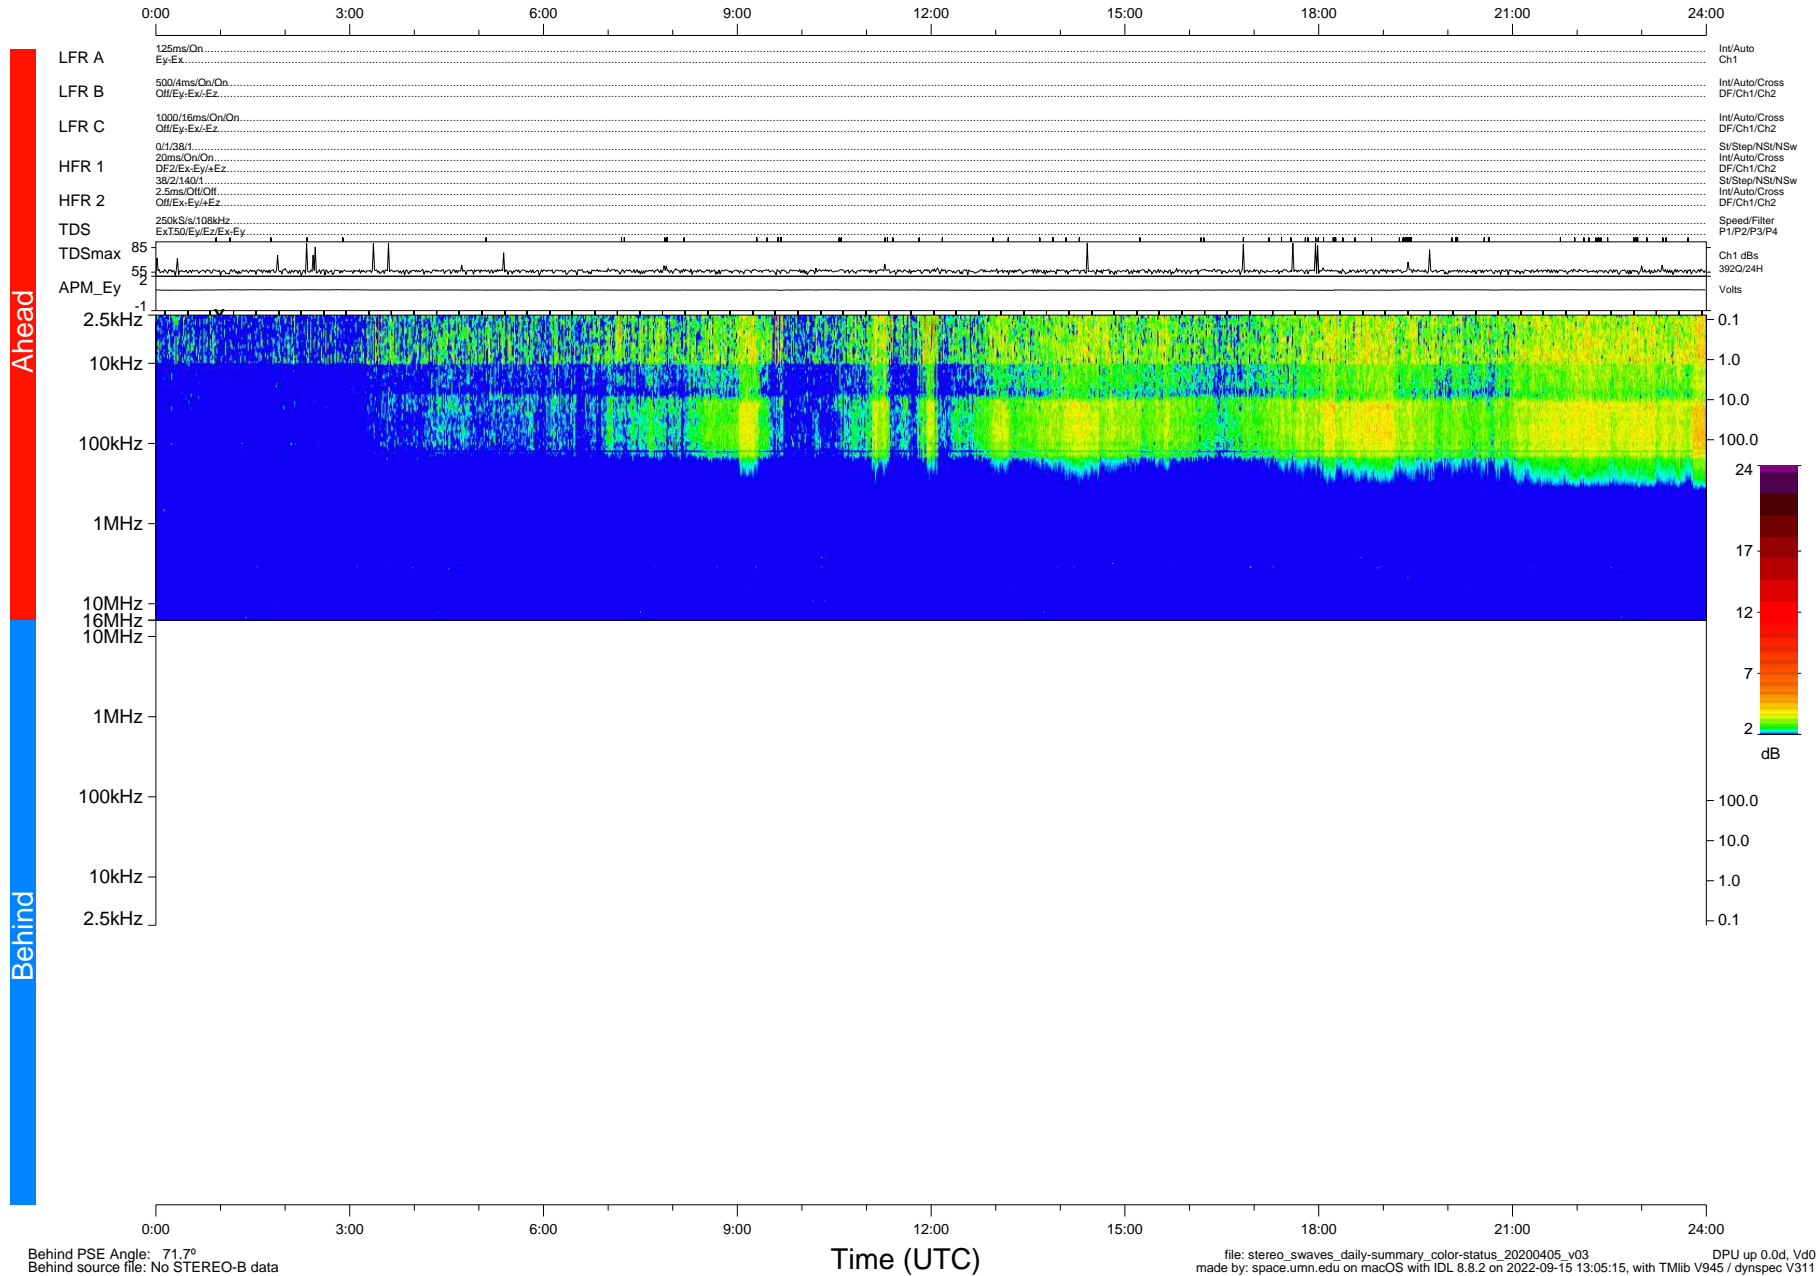

STEREO/WAVES Daily Summary - 05-Apr-2020 (DOY 096)

Ahead source file: swaves_ahead_2020_096_1_05.fin (Recovery: 100.0% HK, 112% Pkts)
 Ahead PSE Angle: -75.6°

DPU up 1733.9d, V412d32

Behind PSE Angle: 71.7°
 Behind source file: No STEREO-B data

file: stereo_swaves_daily-summary_color-status_20200405_v03 DPU up 0.0d, Vd0
 made by: space.umn.edu on macOS with IDL 8.8.2 on 2022-09-15 13:05:15, with Tlib V945 / dynspec V311