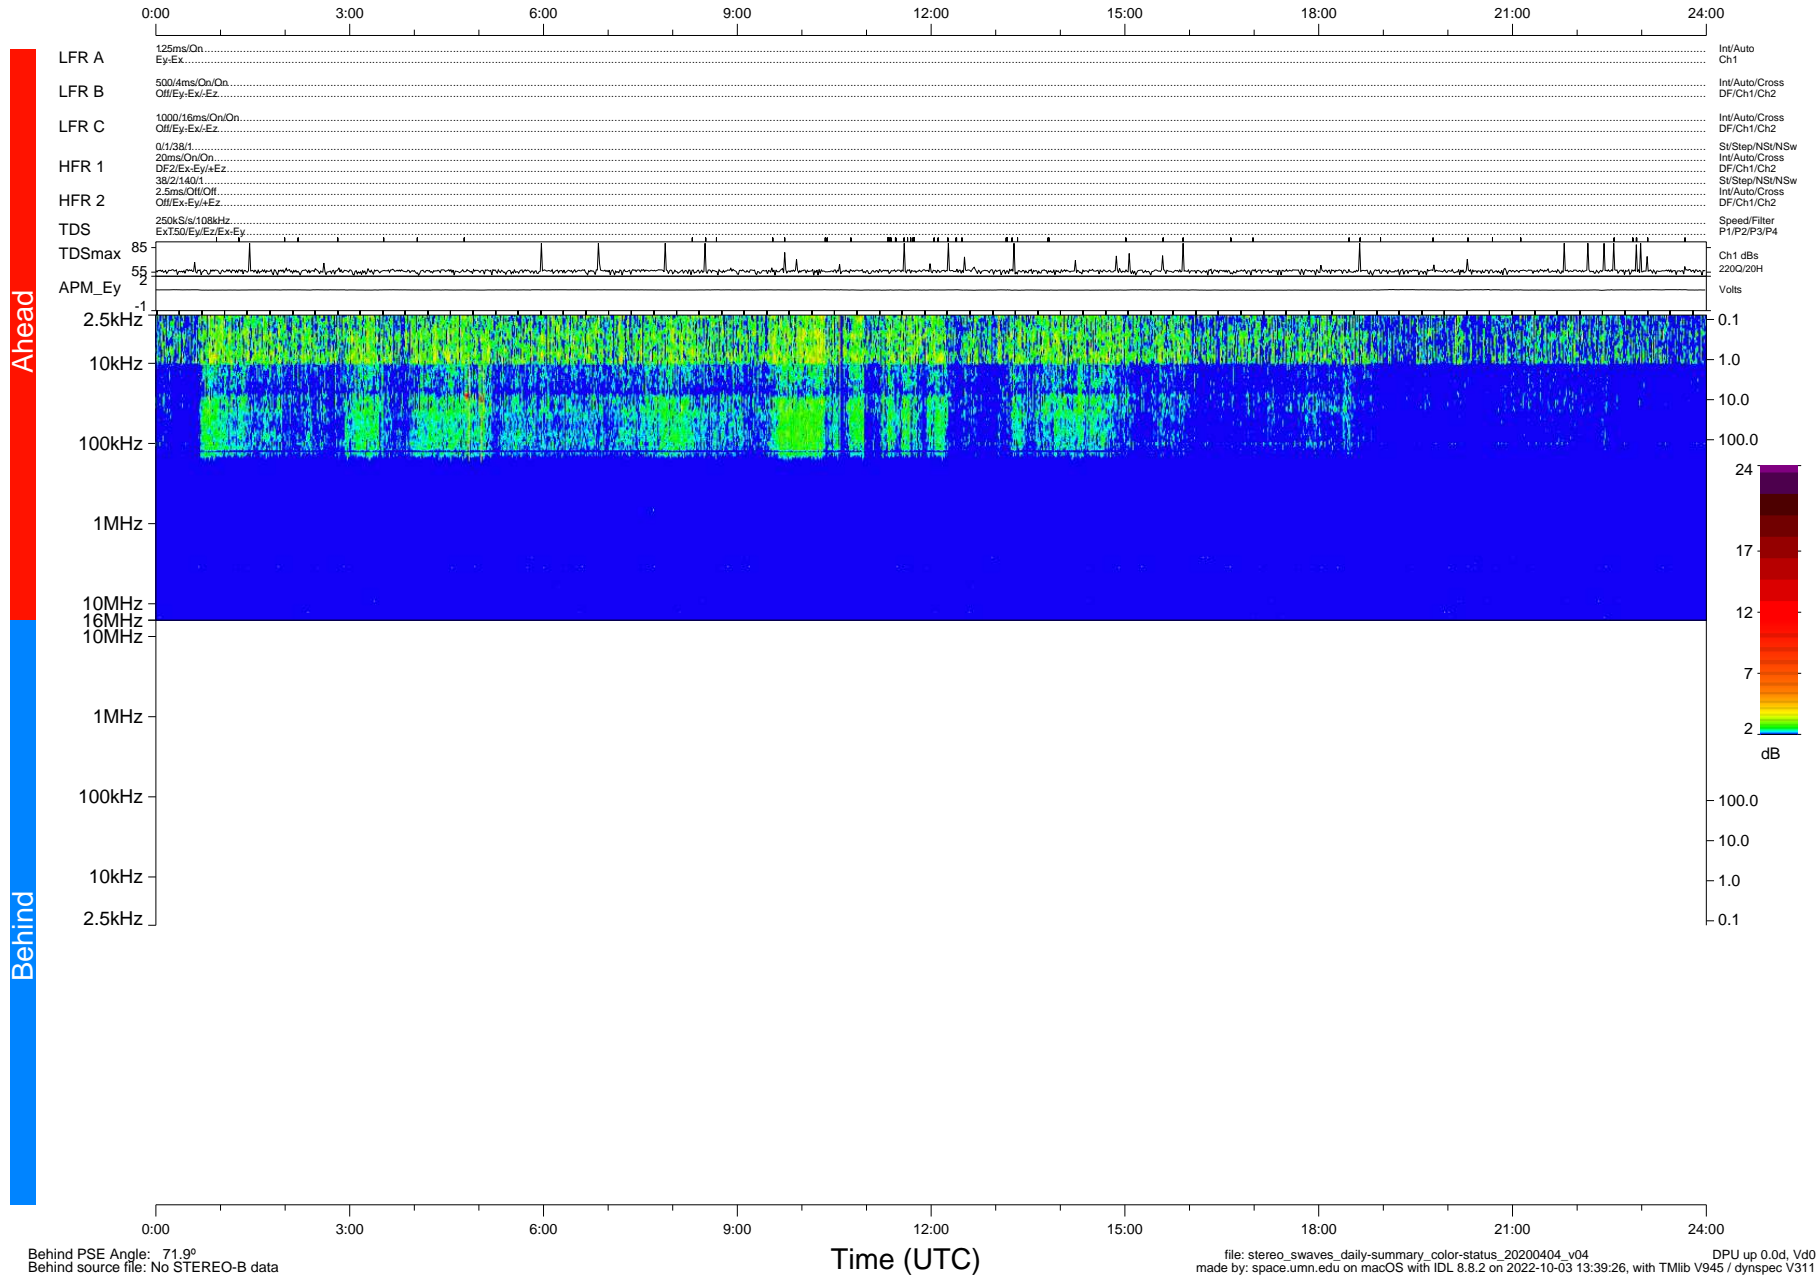

STEREO/WAVES Daily Summary - 04-Apr-2020 (DOY 095)

Ahead source file: swaves_ahead_2020_095_1_05.fin (Recovery: 100.0% HK, 86% Pkts)
 Ahead PSE Angle: -75.7°

DPU up 1732.9d, V412d32

Behind PSE Angle: 71.9°
 Behind source file: No STEREO-B data

file: stereo_swaves_daily-summary_color-status_20200404_v04 DPU up 0.0d, Vd0
 made by: space.umn.edu on macOS with IDL 8.8.2 on 2022-10-03 13:39:26, with Tlib V945 / dynspec V311