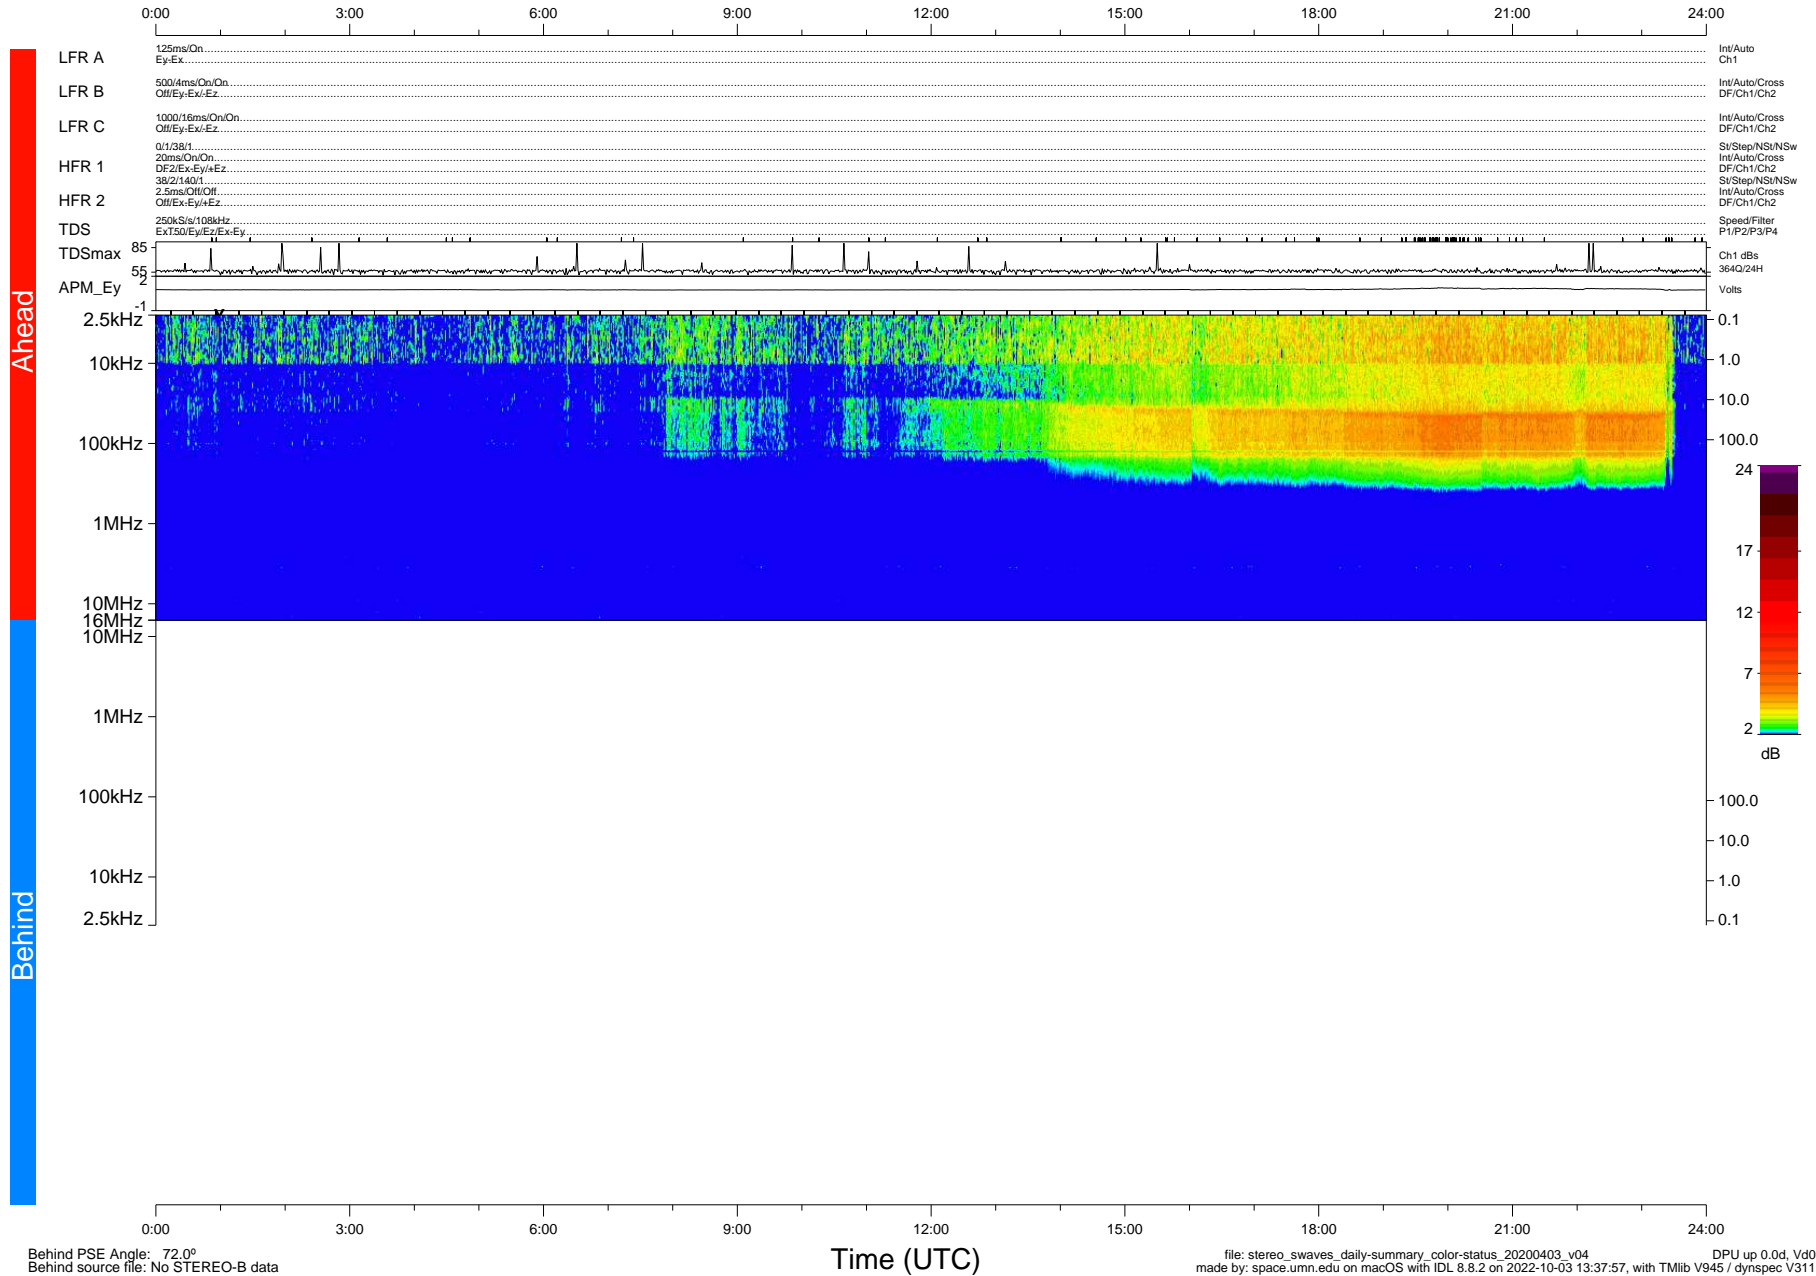

STEREO/WAVES Daily Summary - 03-Apr-2020 (DOY 094)

Ahead source file: swaves_ahead_2020_094_1_05.fin (Recovery: 100.0% HK, 108% Pkts)
Ahead PSE Angle: -75.7°

DPU up 1731.9d, V412d32

Behind PSE Angle: 72.0°
Behind source file: No STEREO-B data